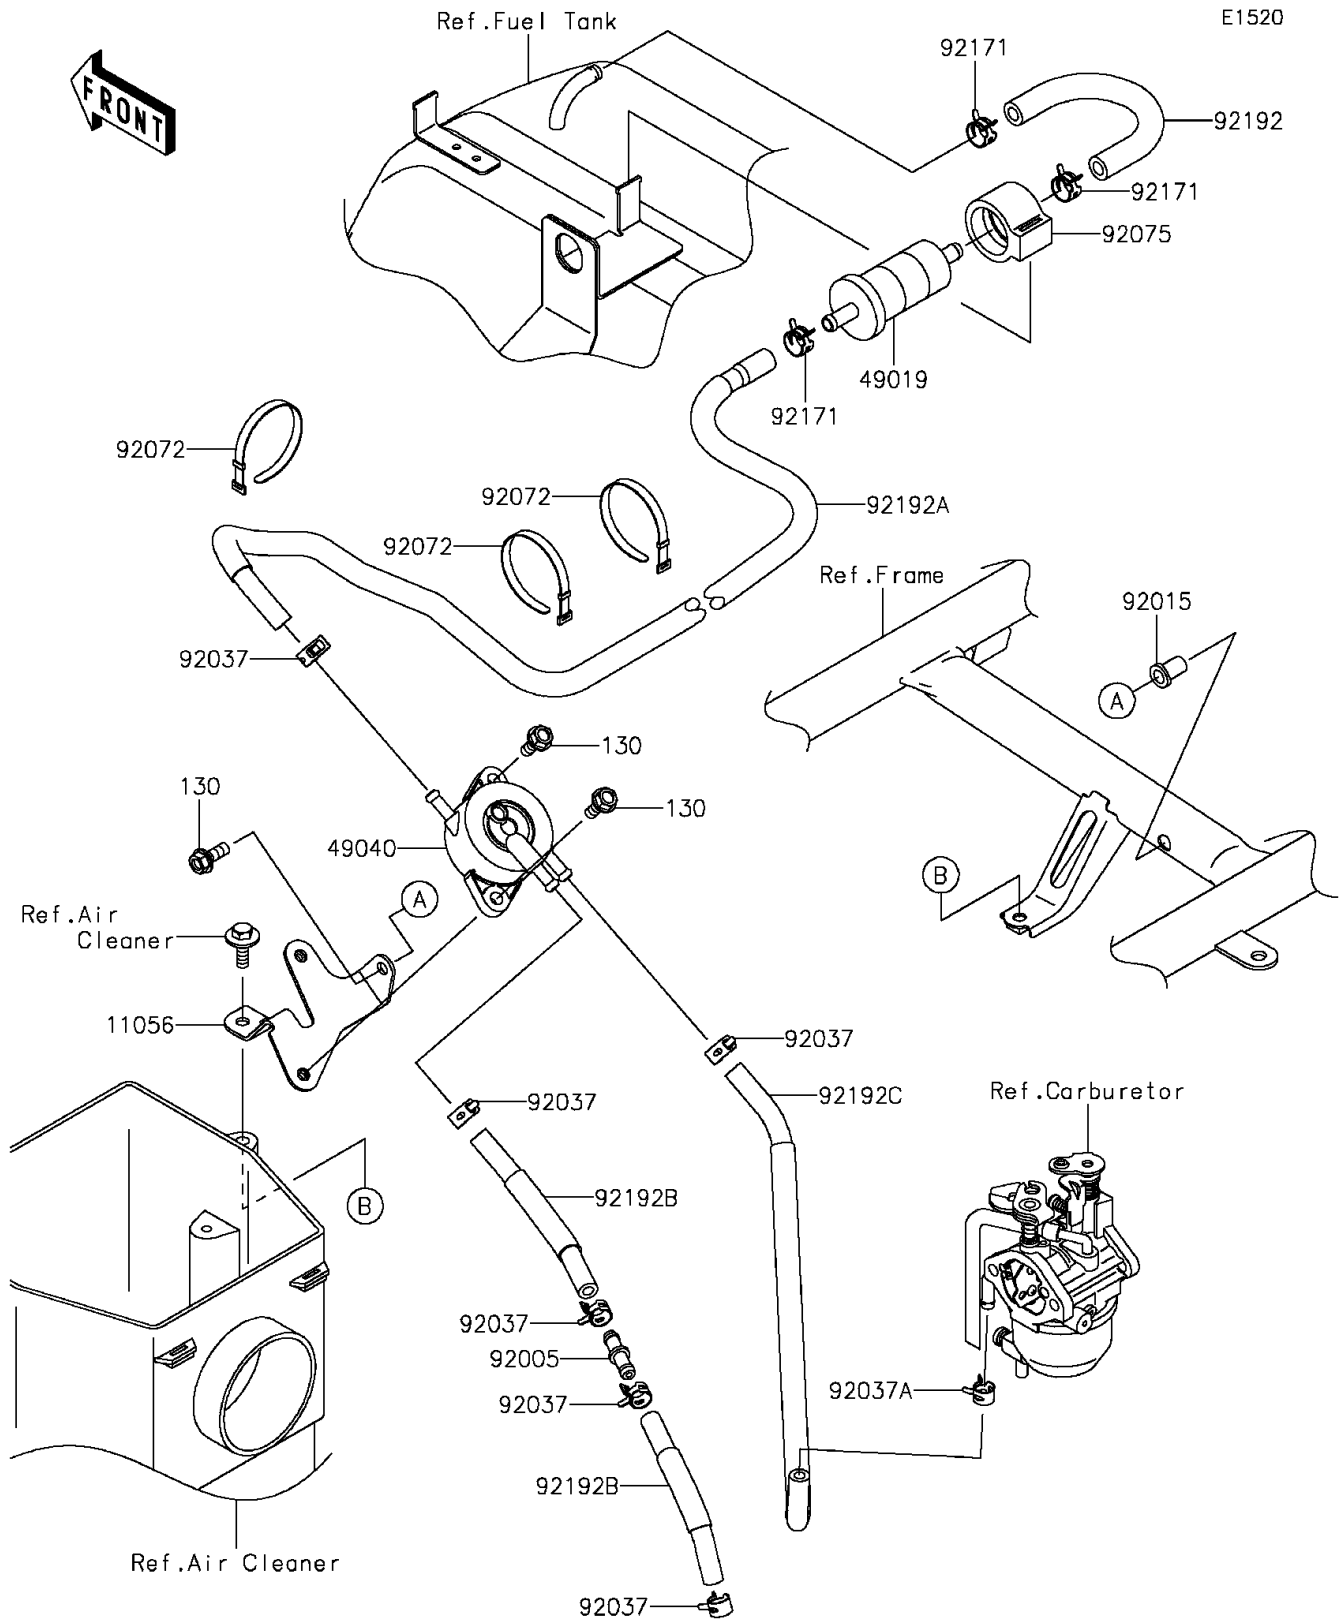

2016 MULE™ 610 4X4 PARTS DIAGRAM

Fuel Pump

2016 MULE™ 610 4X4 PARTS LIST

Fuel Pump

ITEM NAME	PART NUMBER	QUANTITY
BOLT-FLANGED,6X16 (Ref # 130)	130BA0616	1
BRACKET,PUMP FUEL (Ref # 11056)	11056-7402	1
FILTER-FUEL (Ref # 49019)	49019-1055	1
PUMP-FUEL (Ref # 49040)	49040-0005	1
FITTING (Ref # 92005)	92005-0789	1
NUT,POP,6MM (Ref # 92015)	92015-1759	1
CLAMP,TUBE (Ref # 92037)	92037-1505	1
CLAMP (Ref # 92037A)	92037-2113	1
BAND,L=186 (Ref # 92072)	92072-056	1
DAMPER,FUEL FILTER (Ref # 92075)	92075-1853	1
CLAMP (Ref # 92171)	92171-0515	1
TUBE,7.5X12.5X200 (Ref # 92192)	92192-0243	1
TUBE,FILTER FUEL-PUMP FUEL (Ref # 92192A)	92192-1453	1
TUBE,CRAB.INSULATOR-PUMP (Ref # 92192B)	92192-1613	1
TUBE,PUMP FUEL-CARB. (Ref # 92192C)	92192-1614	1