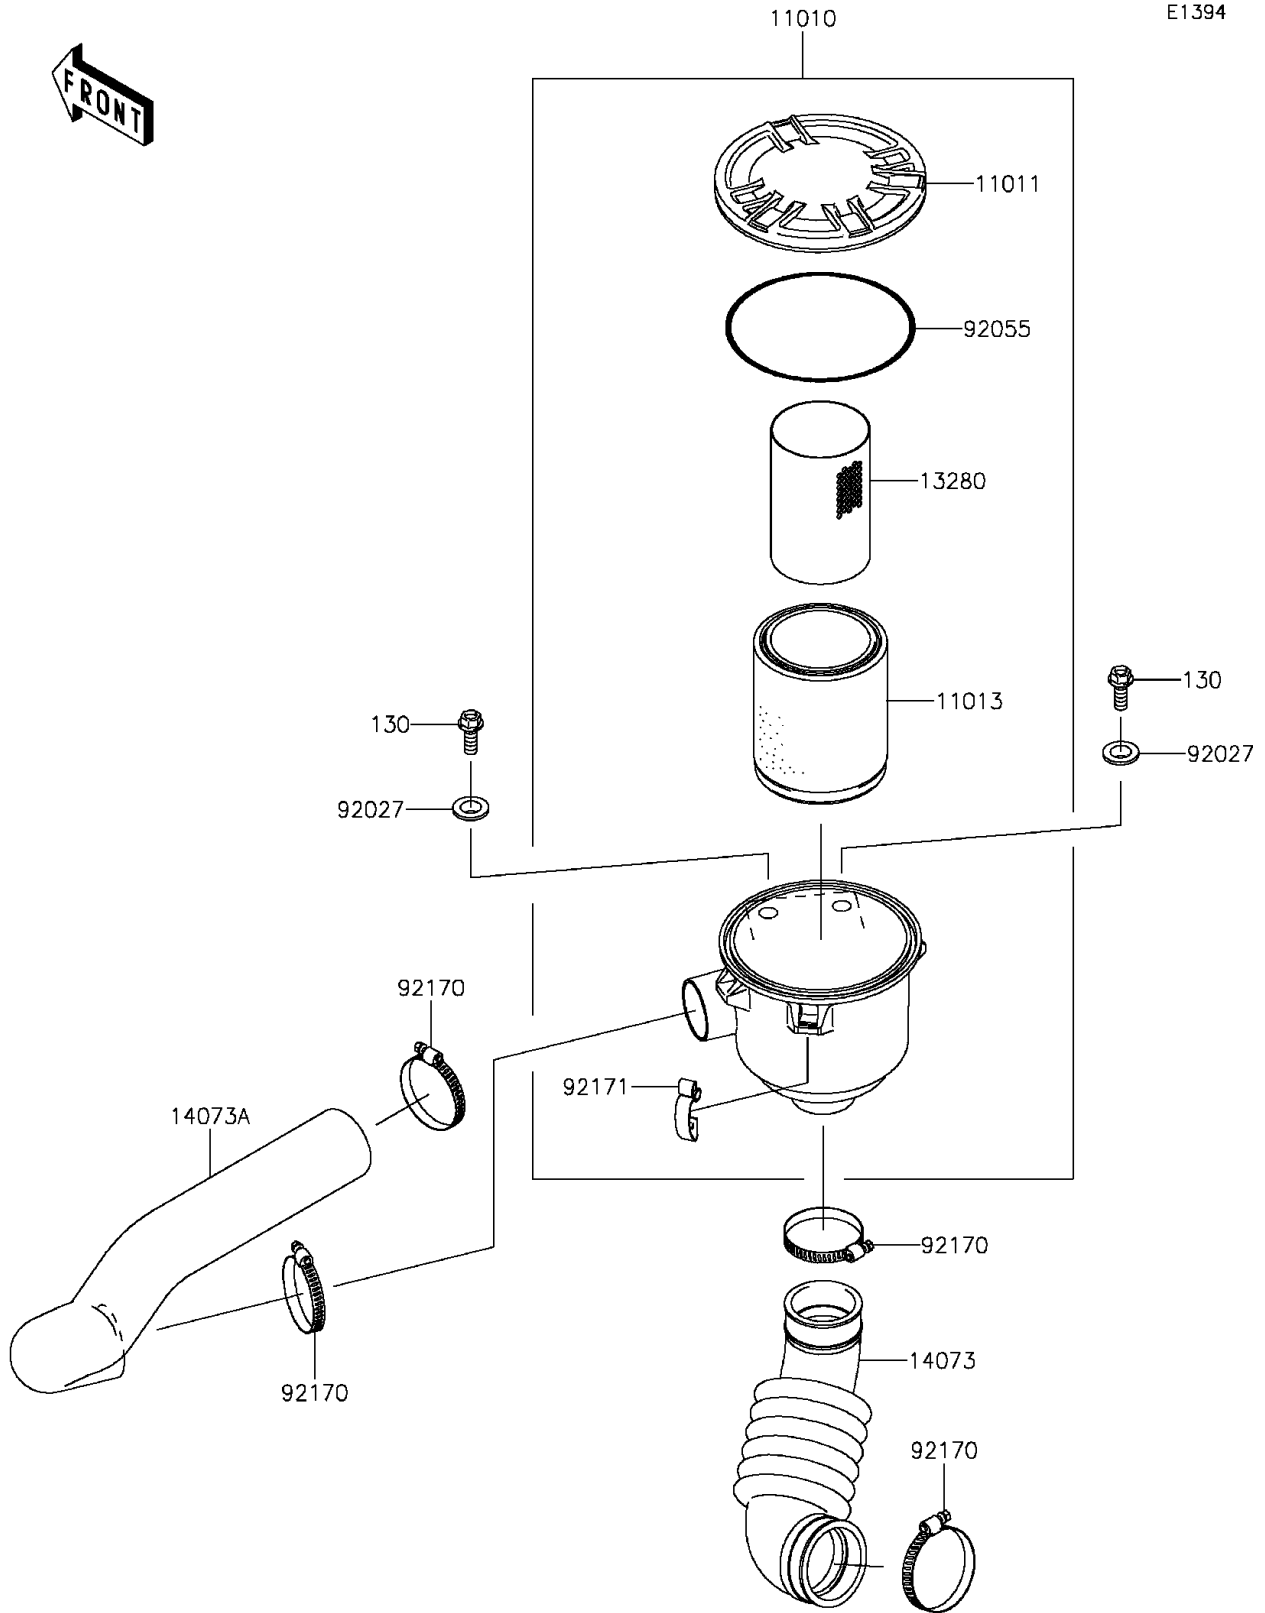

2016 MULE™ 610 4X4 PARTS DIAGRAM

Air Cleaner-Belt Converter

E1394

2016 MULE™ 610 4X4 PARTS LIST

Air Cleaner-Belt Converter

ITEM NAME	PART NUMBER	QUANTITY
BOLT-FLANGED,8X22 (Ref # 130)	130BA0822	1
FILTER-ASSY-AIR (Ref # 11010)	11010-0172	1
CASE-AIR FILTER,CAP (Ref # 11011)	11011-0135	1
ELEMENT-AIR FILTER (Ref # 11013)	11013-0037	1
HOLDER (Ref # 13280)	13280-0312	1
DUCT,AIR FILTER-CASE (Ref # 14073)	14073-0061	1
DUCT,BAR-AIR FILTER (Ref # 14073A)	14073-0080	1
COLLAR (Ref # 92027)	92027-1354	1
RING-O,122X4 (Ref # 92055)	92055-0167	1
CLAMP (Ref # 92170)	92170-1674	1
CLAMP (Ref # 92171)	92171-0225	1