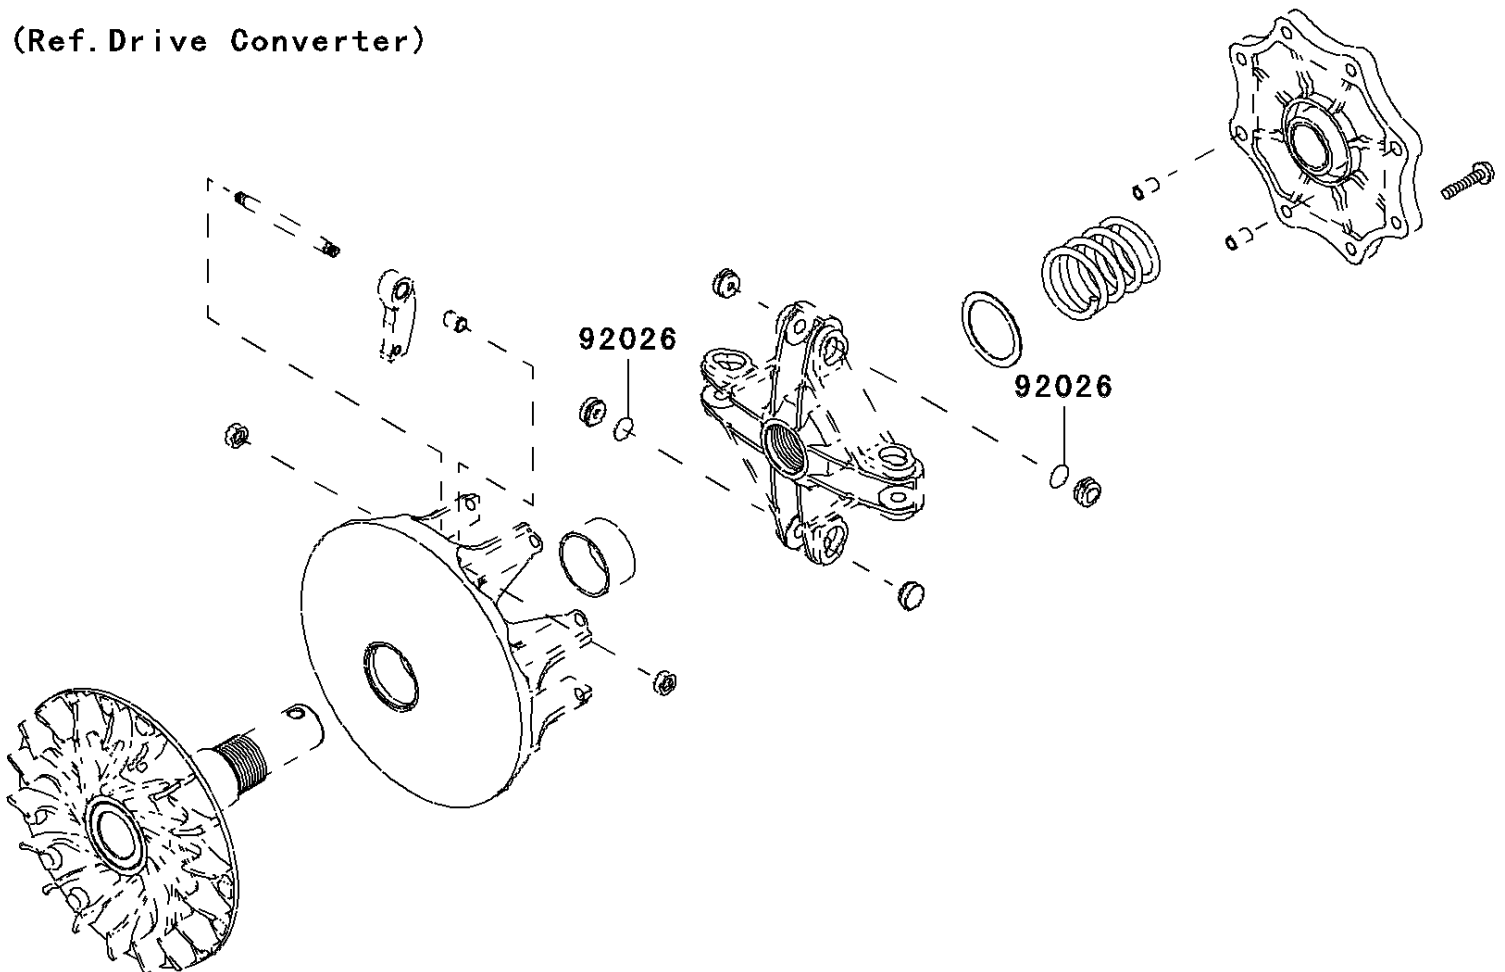

2008 Teryx® 750 4x4 PARTS DIAGRAM

Optional Parts

F2890

(Ref. Drive Converter)

2008 Teryx® 750 4x4 PARTS LIST

Optional Parts

ITEM NAME	PART NUMBER	QUANTITY
SPACER,T=0.1 (Ref # 92026)	92026-0038	1