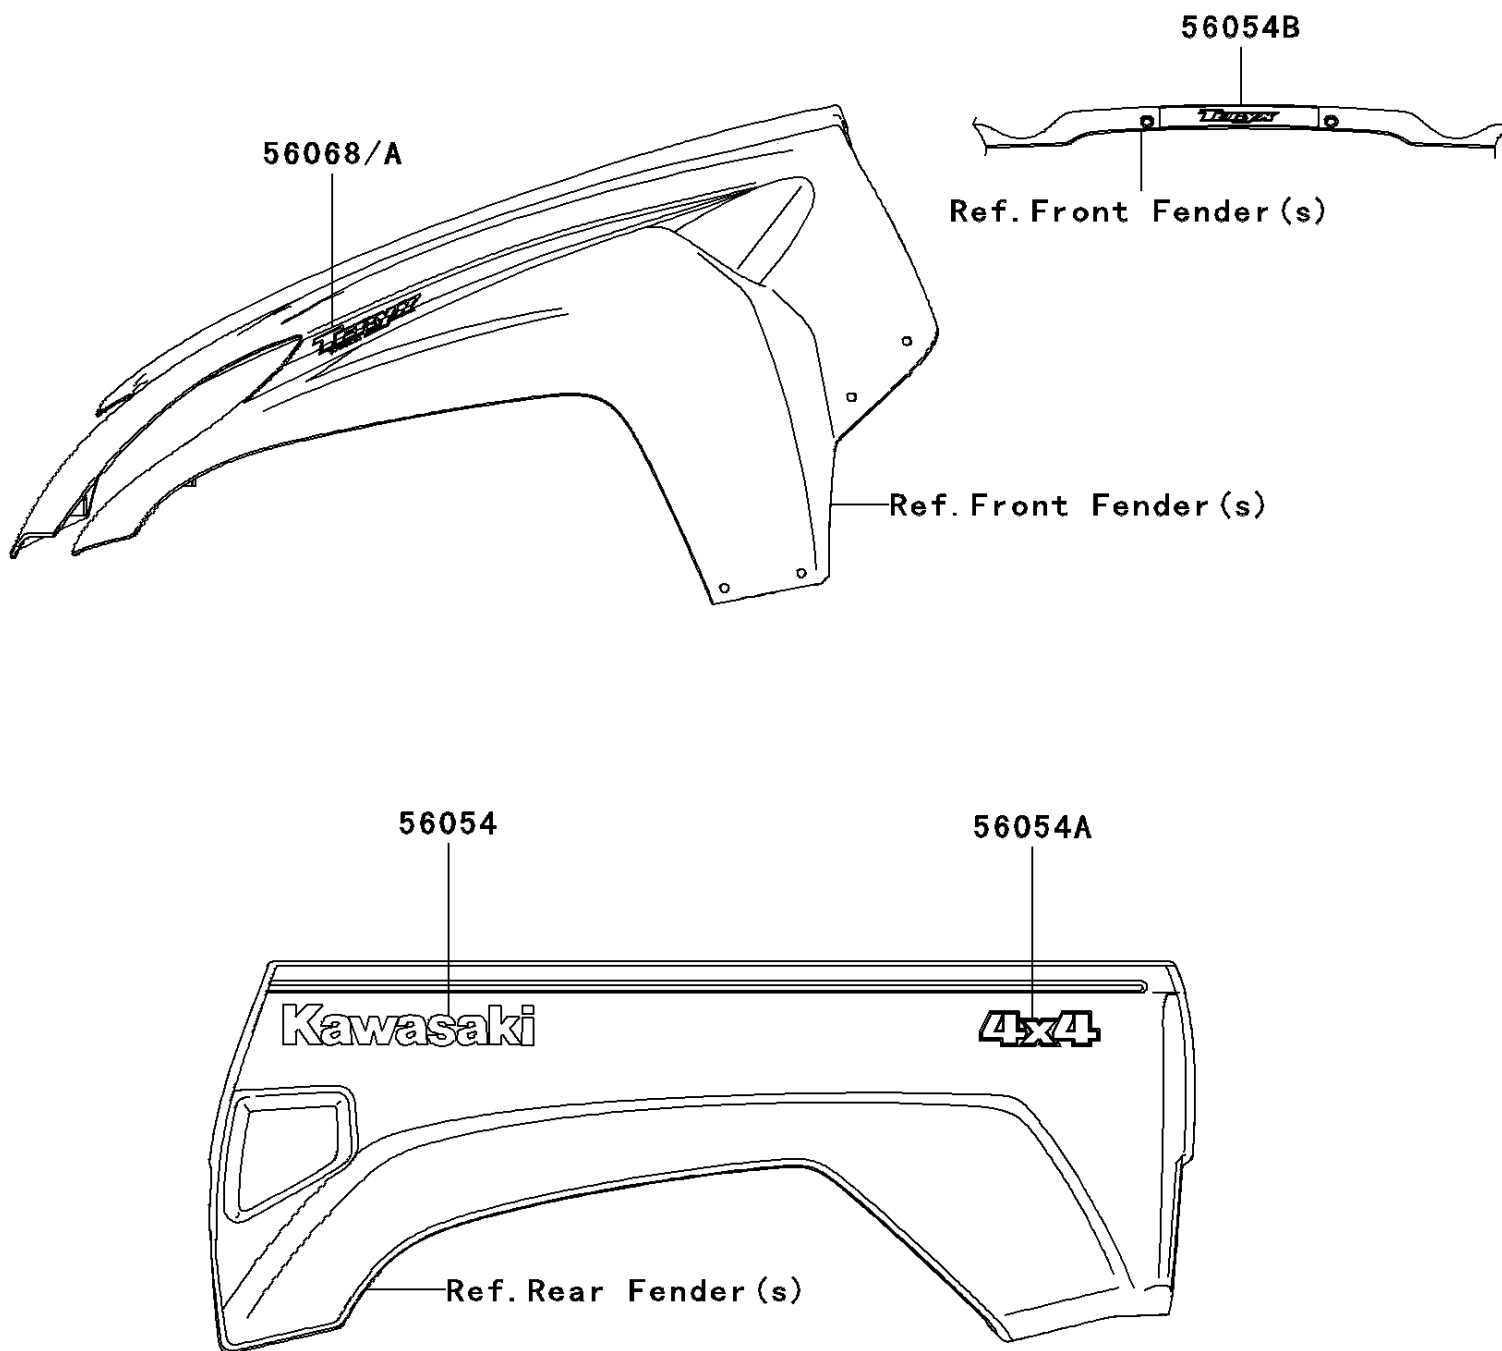

2008 Teryx® 750 4x4 PARTS DIAGRAM

Decals

F2861

2008 Teryx® 750 4x4 PARTS LIST

Decals

ITEM NAME	PART NUMBER	QUANTITY
MARK,RR FENDER,KAWASAKI (Ref # 56054)	56054-0100	1
MARK,RR FENDER,4X4 (Ref # 56054A)	56054-0101	1
MARK,FRONT FENDER,TERYX (Ref # 56054B)	56054-0242	1
PATTERN,FR FENDER,LH (Ref # 56068)	56068-0533	1
PATTERN,FR FENDER,RH (Ref # 56068A)	56068-0534	1