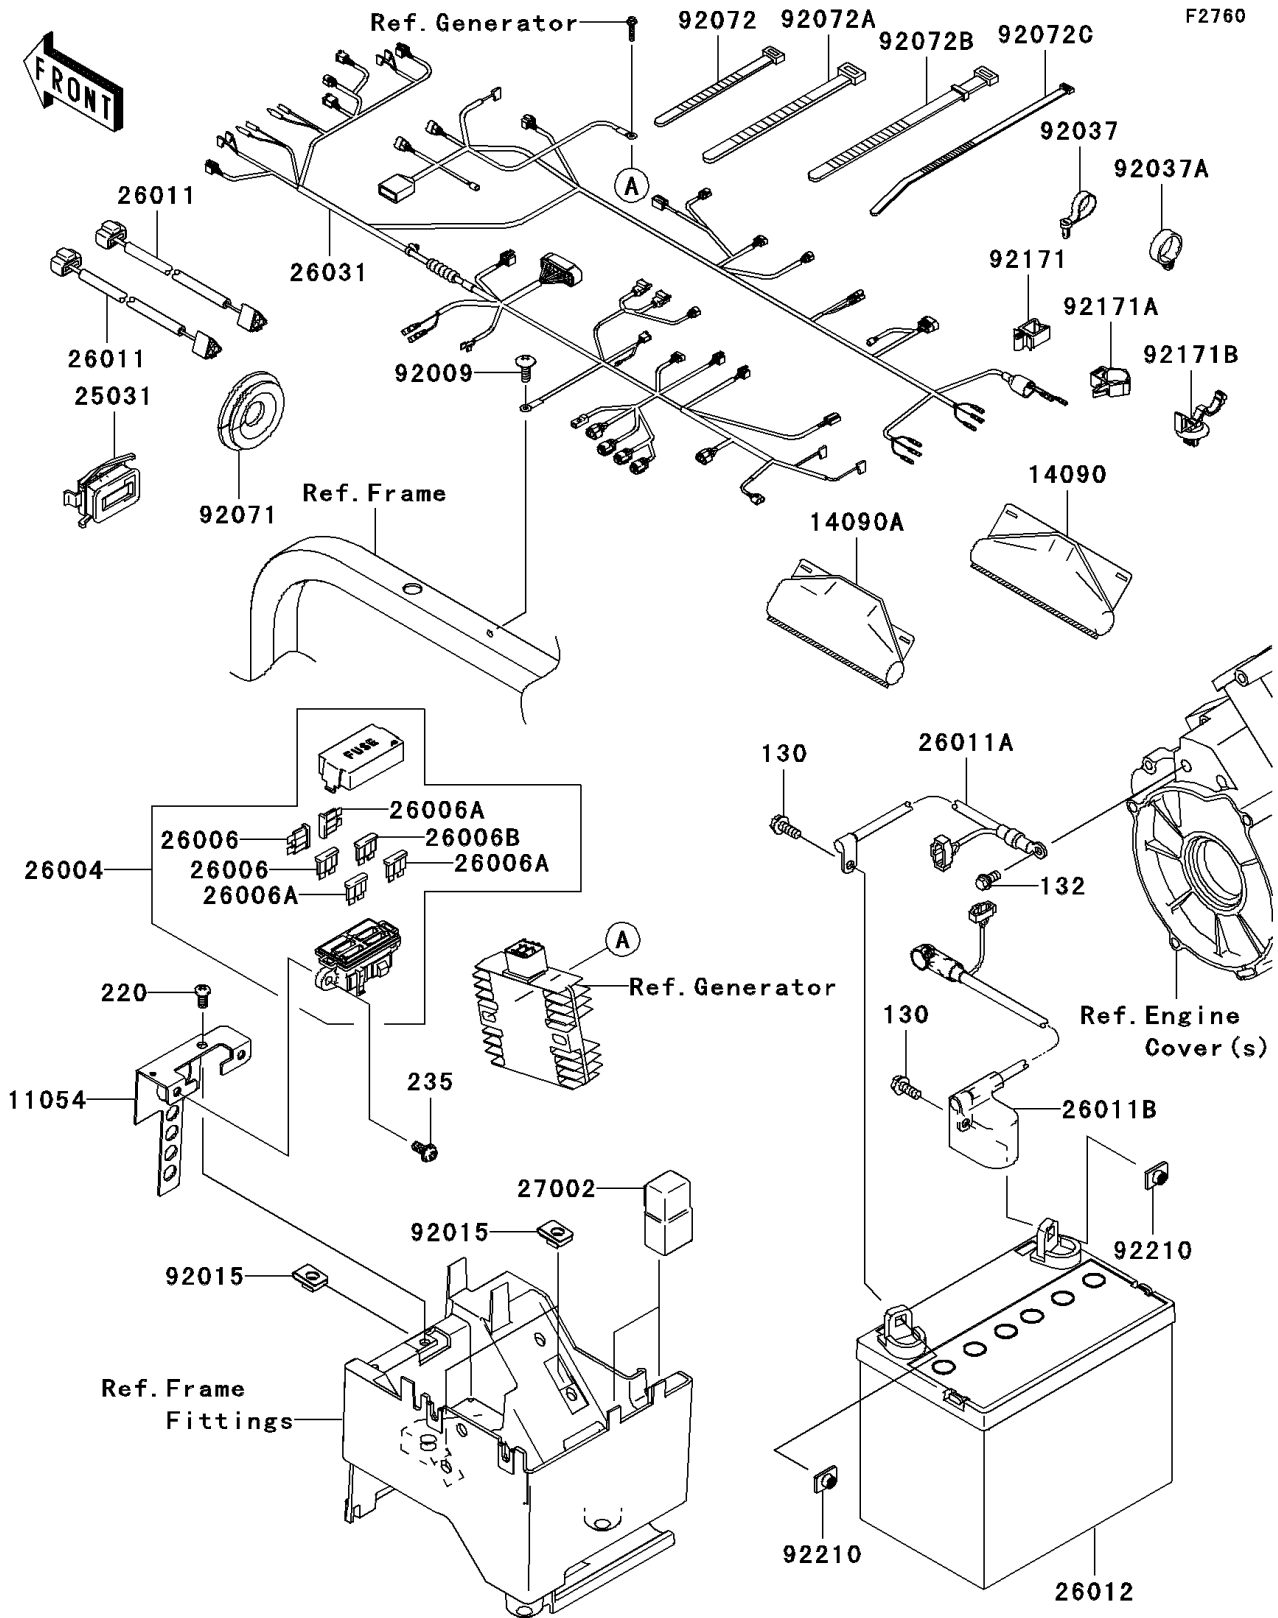

## 2008 Teryx® 750 4x4 PARTS DIAGRAM

Chassis Electrical Equipment

## 2008 Teryx® 750 4x4 PARTS LIST

Chassis Electrical Equipment

ITEM NAME	PART NUMBER	QUANTITY
BOLT-FLANGED,6X16 (Ref # 130)	130BA0616	1
BOLT-FLANGED-SMALL,6X12 (Ref # 132)	132BD0612	1
SCREW-PAN-CROSS,6X12 (Ref # 220)	220AA0612	1
SCREW-PAN-WP-CROS,6X14 (Ref # 235)	235AA0614	1
BRACKET,FUSE ASSY (Ref # 11054)	11054-1068	1
COVER,COUPLER (Ref # 14090)	14090-1331	1
COVER,COUPLER (Ref # 14090A)	14090-1611	1
METER-ASSY,HOUR (Ref # 25031)	25031-7506	1
FUSE-ASSY (Ref # 26004)	26004-0015	1
FUSE,30A (Ref # 26006)	26006-0004	1
FUSE,10A (Ref # 26006A)	26006-0005	1
FUSE,5A (Ref # 26006B)	26006-1082	1
WIRE-LEAD,HEAD LAMP (Ref # 26011)	26011-0143	1
WIRE-LEAD,BATTERY(-) (Ref # 26011A)	26011-0181	1
WIRE-LEAD,BATTERY(+) (Ref # 26011B)	26011-0190	1
BATTERY (Ref # 26012)	26012-0107	1
HARNESS,MAIN (Ref # 26031)	26031-0664	1
RELAY-ASSY (Ref # 27002)	27002-1088	1
SCREW,TAPPING,6X16 (Ref # 92009)	92009-1166	1
NUT,6MM (Ref # 92015)	92015-1602	1
CLAMP,SPEED,L=58 (Ref # 92037)	92037-1163	1
CLAMP,HOSE (Ref # 92037A)	92037-1827	1
GROMMET (Ref # 92071)	92071-0030	1
BAND,L=123 (Ref # 92072)	92072-030	1
BAND,L=149 (Ref # 92072A)	92072-031	1
BAND,L=186 (Ref # 92072B)	92072-056	1
BAND,L=292.1 (Ref # 92072C)	92072-3509	1
CLAMP (Ref # 92171)	92171-0290	1
CLAMP,BRAKE HOSE (Ref # 92171A)	92171-0316	1

## 2008 Teryx<sup>®</sup> 750 4x4 PARTS LIST

Chassis Electrical Equipment

ITEM NAME	PART NUMBER	QUANTITY
CLAMP (Ref # 92171B)	92171-0453	1
NUT,PLATE,6MM (Ref # 92210)	92210-1352	1