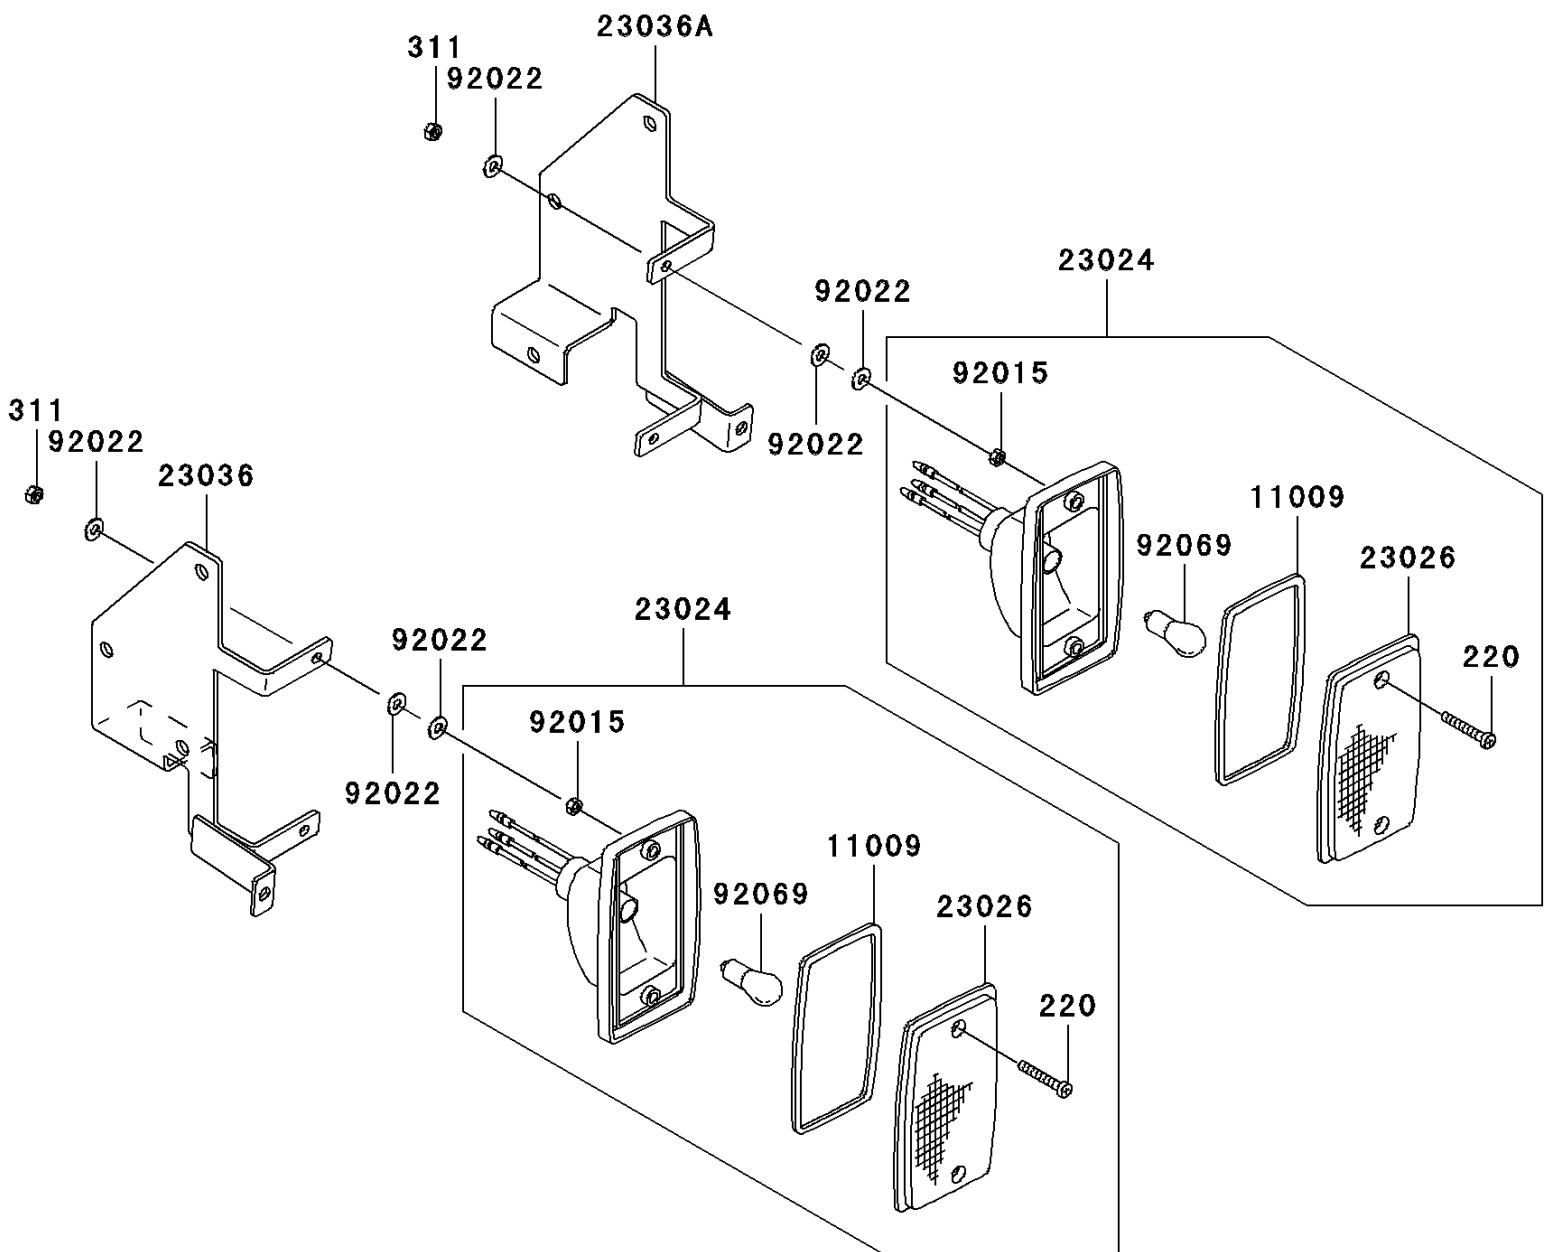

2008 Teryx® 750 4x4 PARTS DIAGRAM

Taillight(s)

F2720

2008 Teryx® 750 4x4 PARTS LIST

Taillight(s)

ITEM NAME	PART NUMBER	QUANTITY
SCREW-PAN-CROS,4X25 (Ref # 220)	220AA0425	1
NUT-HEX (Ref # 311)	311AA0400	1
GASKET,TAIL LAMP (Ref # 11009)	11009-4004	1
LAMP-ASSY-TAIL (Ref # 23024)	23024-1139	1
LENS,TAIL LAMP (Ref # 23026)	23026-1239	1
BRACKET-TAIL LAMP,LH (Ref # 23036)	23036-0010	1
BRACKET-TAIL LAMP,RH (Ref # 23036A)	23036-0011	1
NUT,4MM (Ref # 92015)	92015-1550	1
WASHER (Ref # 92022)	92022-563	1
BULB,12V 27/8W (Ref # 92069)	92069-059	1