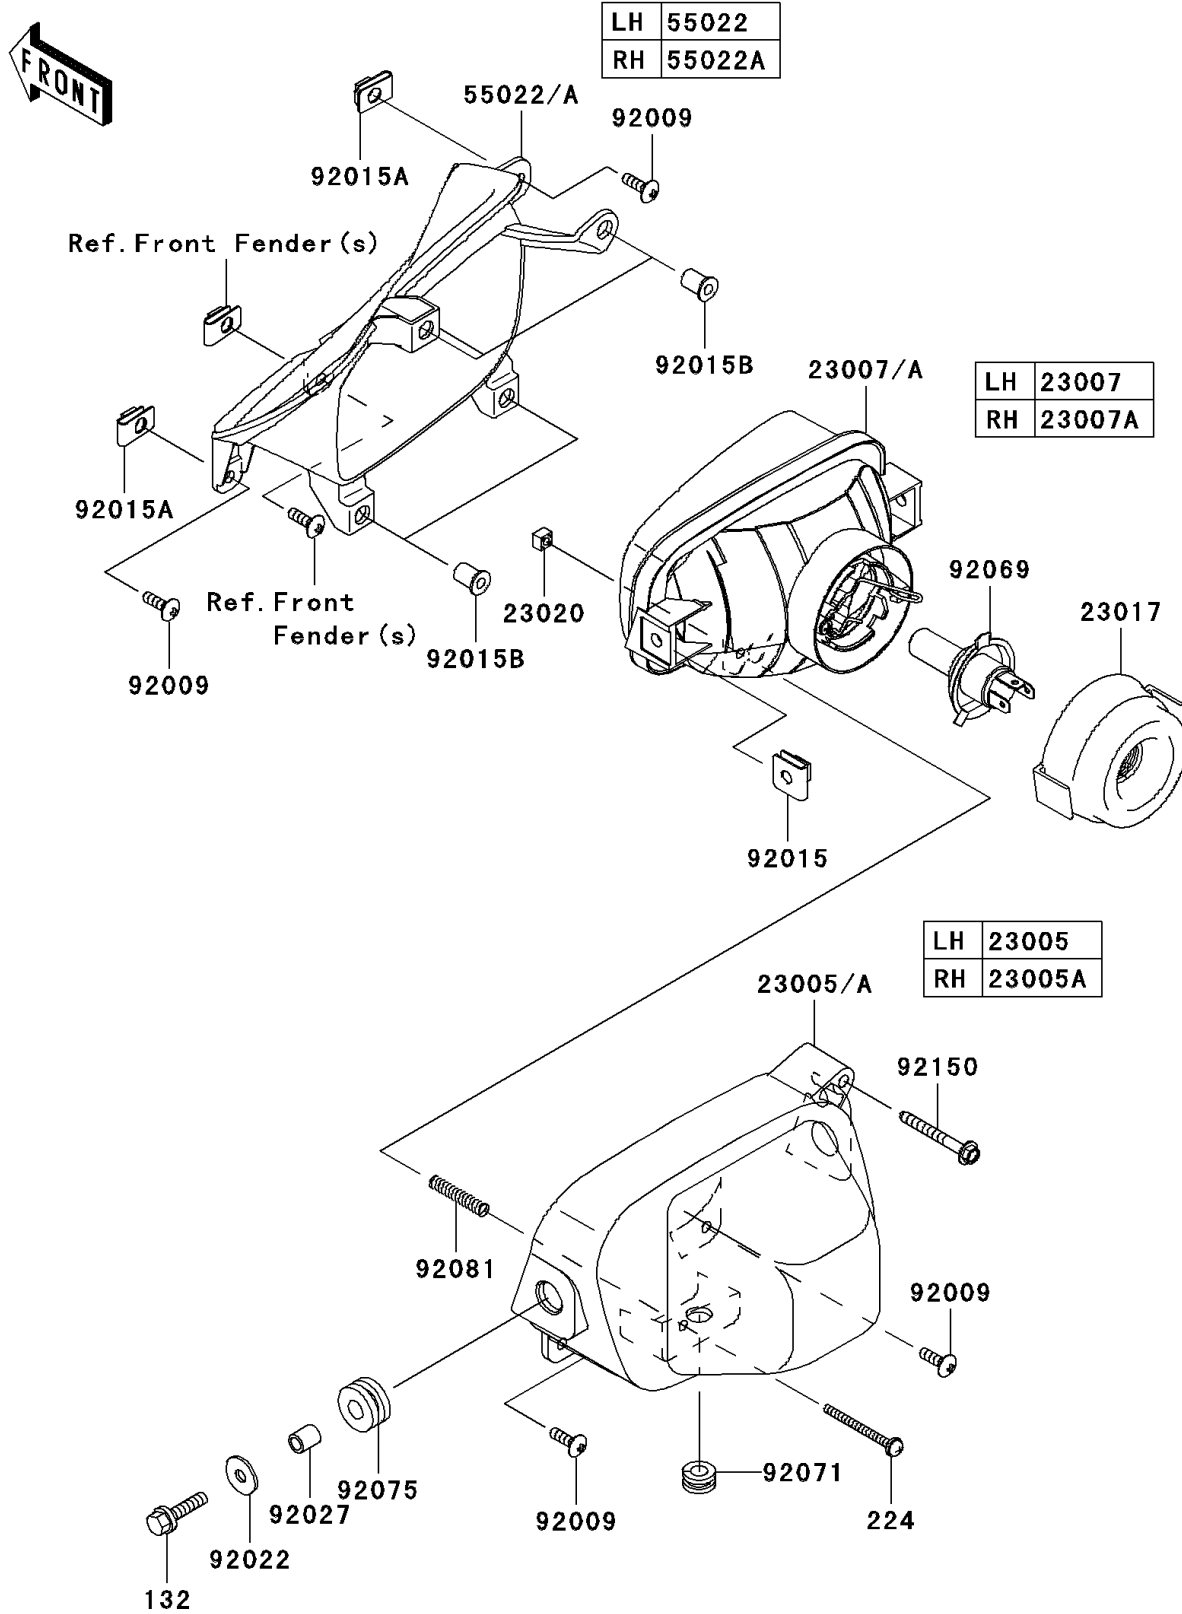

## 2008 Teryx® 750 4x4 PARTS DIAGRAM

Headlight(s)

F2710

## 2008 Teryx® 750 4x4 PARTS LIST

Headlight(s)

ITEM NAME	PART NUMBER	QUANTITY
BOLT-FLANGED-SMALL,6X25 (Ref # 132)	132BA0625	1
SCREW-PAN-WP-CROS,4X45 (Ref # 224)	224AA0445	1
BODY-COMP-HEAD LAMP,LH (Ref # 23005)	23005-1180	1
BODY-COMP-HEAD LAMP,RH (Ref # 23005A)	23005-1181	1
LENS-COMP,HEAD LAMP,LH (Ref # 23007)	23007-0113	1
LENS-COMP,HEAD LAMP,RH (Ref # 23007A)	23007-0114	1
SOCKET,HEAD LAMP (Ref # 23017)	23017-0005	1
NUT,4MM,FOCUS ADJUST (Ref # 23020)	23020-018	1
COVER-HEAD LAMP,LH (Ref # 55022)	55022-0035	1
COVER-HEAD LAMP,RH (Ref # 55022A)	55022-0036	1
SCREW,5X16,BLACK (Ref # 92009)	92009-1654	1
NUT,6MM (Ref # 92015)	92015-1094	1
NUT,5MM (Ref # 92015A)	92015-1710	1
NUT,WELL,5MM (Ref # 92015B)	92015-1757	1
WASHER,6.5X20X1.6 (Ref # 92022)	92022-125	1
COLLAR,6.8X10X12 (Ref # 92027)	92027-162	1
BULB,12V 35/35W (Ref # 92069)	92069-0026	1
GROMMET (Ref # 92071)	92071-1128	1
DAMPER (Ref # 92075)	92075-1690	1
SPRING,FOCUS ADJUST (Ref # 92081)	92081-1896	1
BOLT,ADJUST,5X45 (Ref # 92150)	92150-1590	1