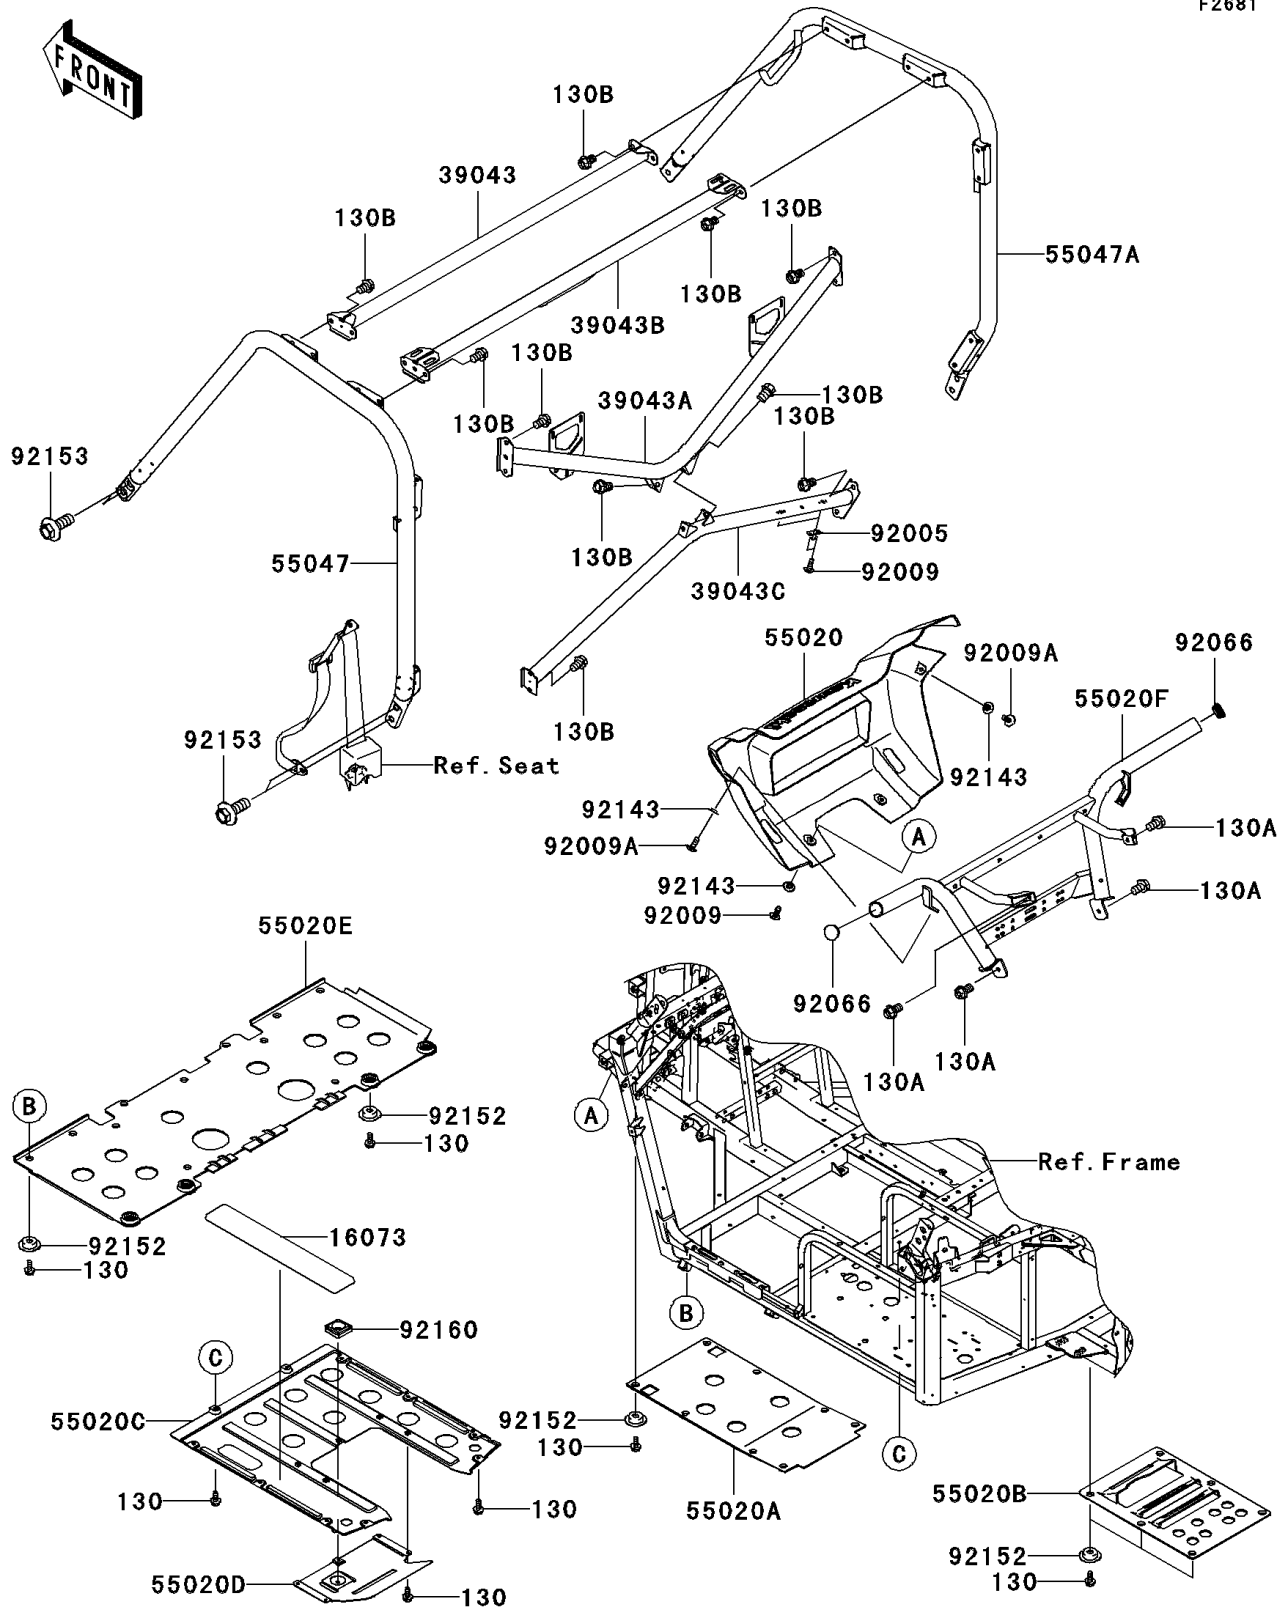

2008 Teryx® 750 4x4 PARTS DIAGRAM

Guards/Cab Frame

F2681

2008 Teryx® 750 4x4 PARTS LIST

Guards/Cab Frame

ITEM NAME	PART NUMBER	QUANTITY
BOLT-FLANGED,6X14 (Ref # 130)	130BB0614	1
BOLT-FLANGED,10X16 (Ref # 130A)	130BB1016	1
BOLT-FLANGED,10X14 (Ref # 130B)	130CB1014	1
INSULATOR,ENGINE GUARD (Ref # 16073)	16073-0045	1
CROSSMEMBER-COMP,UPP,FR,BLACK (Ref # 39043)	39043-0001-388	1
CROSSMEMBER-COMP,RR,UPP,BLACK (Ref # 39043A)	39043-0005-388	1
CROSSMEMBER-COMP,UPP,RR,BLACK (Ref # 39043B)	39043-0007-388	1
CROSSMEMBER-COMP,RR,LWR,BLACK (Ref # 39043C)	39043-0008-388	1
GUARD,FRONT COVER (Ref # 55020)	55020-0297	1
GUARD,SKID,FR (Ref # 55020A)	55020-0301	1
GUARD,SKID,RR (Ref # 55020B)	55020-0402	1
GUARD,SKID,MIDDLE (Ref # 55020C)	55020-0437	1
GUARD,ENGINE,SUB (Ref # 55020D)	55020-0438	1
GUARD,SKID,MIDDLE (Ref # 55020E)	55020-0448	1
GUARD,FRONT PIPE,W.BLACK (Ref # 55020F)	55020-0477-388	1
BAR-COMP,LH,W.BLACK (Ref # 55047)	55047-0011-388	1
BAR-COMP,RH,W.BLACK (Ref # 55047A)	55047-0012-388	1
FITTING (Ref # 92005)	92005-0077	1
SCREW,TAPPING,6X16 (Ref # 92009)	92009-1166	1
SCREW,6X16 (Ref # 92009A)	92009-1621	1
PLUG (Ref # 92066)	92066-0114	1
COLLAR (Ref # 92143)	92143-1087	1
COLLAR (Ref # 92152)	92152-0512	1
BOLT,FLANGED,14X36 (Ref # 92153)	92153-1282	1
DAMPER (Ref # 92160)	92160-1772	1