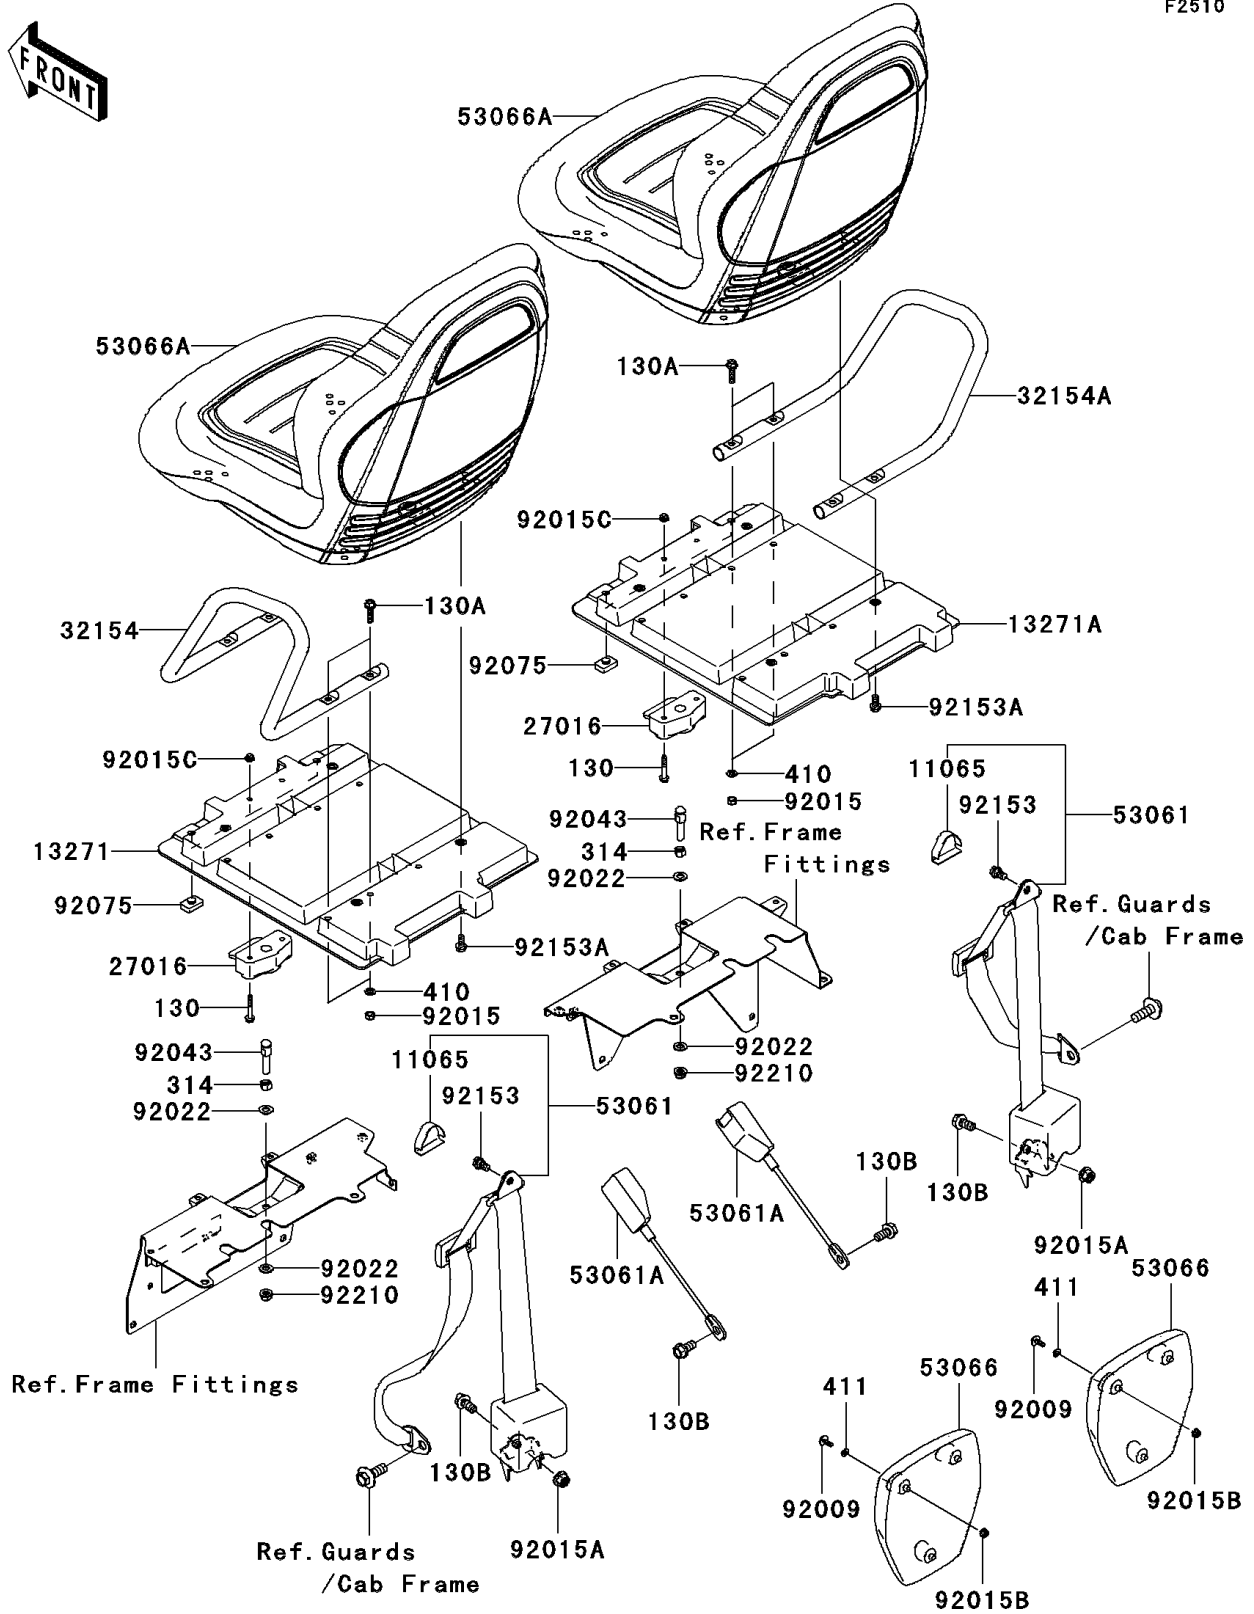

2008 Teryx® 750 4x4 PARTS DIAGRAM

Seat

F2510

2008 Teryx® 750 4x4 PARTS LIST

Seat

ITEM NAME	PART NUMBER	QUANTITY
BOLT-FLANGED,6X40 (Ref # 130)	130CA0640	1
BOLT-FLANGED,8X30 (Ref # 130A)	130CA0830	1
BOLT-FLANGED,12X25 (Ref # 130B)	130CA1225	1
NUT-HEX-FINE,10MM (Ref # 314)	314AA1000	1
WASHER-PLAIN-SMALL,8MM (Ref # 410)	410AA0800	1
WASHER-PLAIN,6.5X13X1 (Ref # 411)	411AB0600	1
CAP,SEAT BELT (Ref # 11065)	11065-0287	1
PLATE,SEAT,LWR,LH,F.BLACK (Ref # 13271)	13271-0894-6Z	1
PLATE,SEAT,LWR,RH,F.BLACK (Ref # 13271A)	13271-0895-6Z	1
LOCK-ASSY,SEAT (Ref # 27016)	27016-3758	1
PIPE,SEAT PLATE,LH (Ref # 32154)	32154-1249	1
PIPE,SEAT PLATE,RH (Ref # 32154A)	32154-1250	1
BELT-SEAT (Ref # 53061)	53061-0001	1
BELT-SEAT (Ref # 53061A)	53061-0002	1
SEAT-ASSY,PAD HEAD,BLACK (Ref # 53066)	53066-0163-6D	1
SEAT-ASSY (Ref # 53066A)	53066-0195	1
SCREW,6X16 (Ref # 92009)	92009-1621	1
NUT,LOCK,8MM (Ref # 92015)	92015-1124	1
NUT,12MM (Ref # 92015A)	92015-1368	1
NUT,LOCK,FLANGED,6MM (Ref # 92015B)	92015-1603	1
NUT,LOCK,FLANGED,6MM (Ref # 92015C)	92015-1699	1
WASHER,10.5X20X1.6 (Ref # 92022)	92022-1591	1
PIN (Ref # 92043)	92043-0126	1
DAMPER,SEAT (Ref # 92075)	92075-1153	1
BOLT,FLANGED,10X16 (Ref # 92153)	92153-1740	1
BOLT (Ref # 92153A)	92153-1924	1
NUT,LOCK,FLANGED,10MM (Ref # 92210)	92210-0276	1