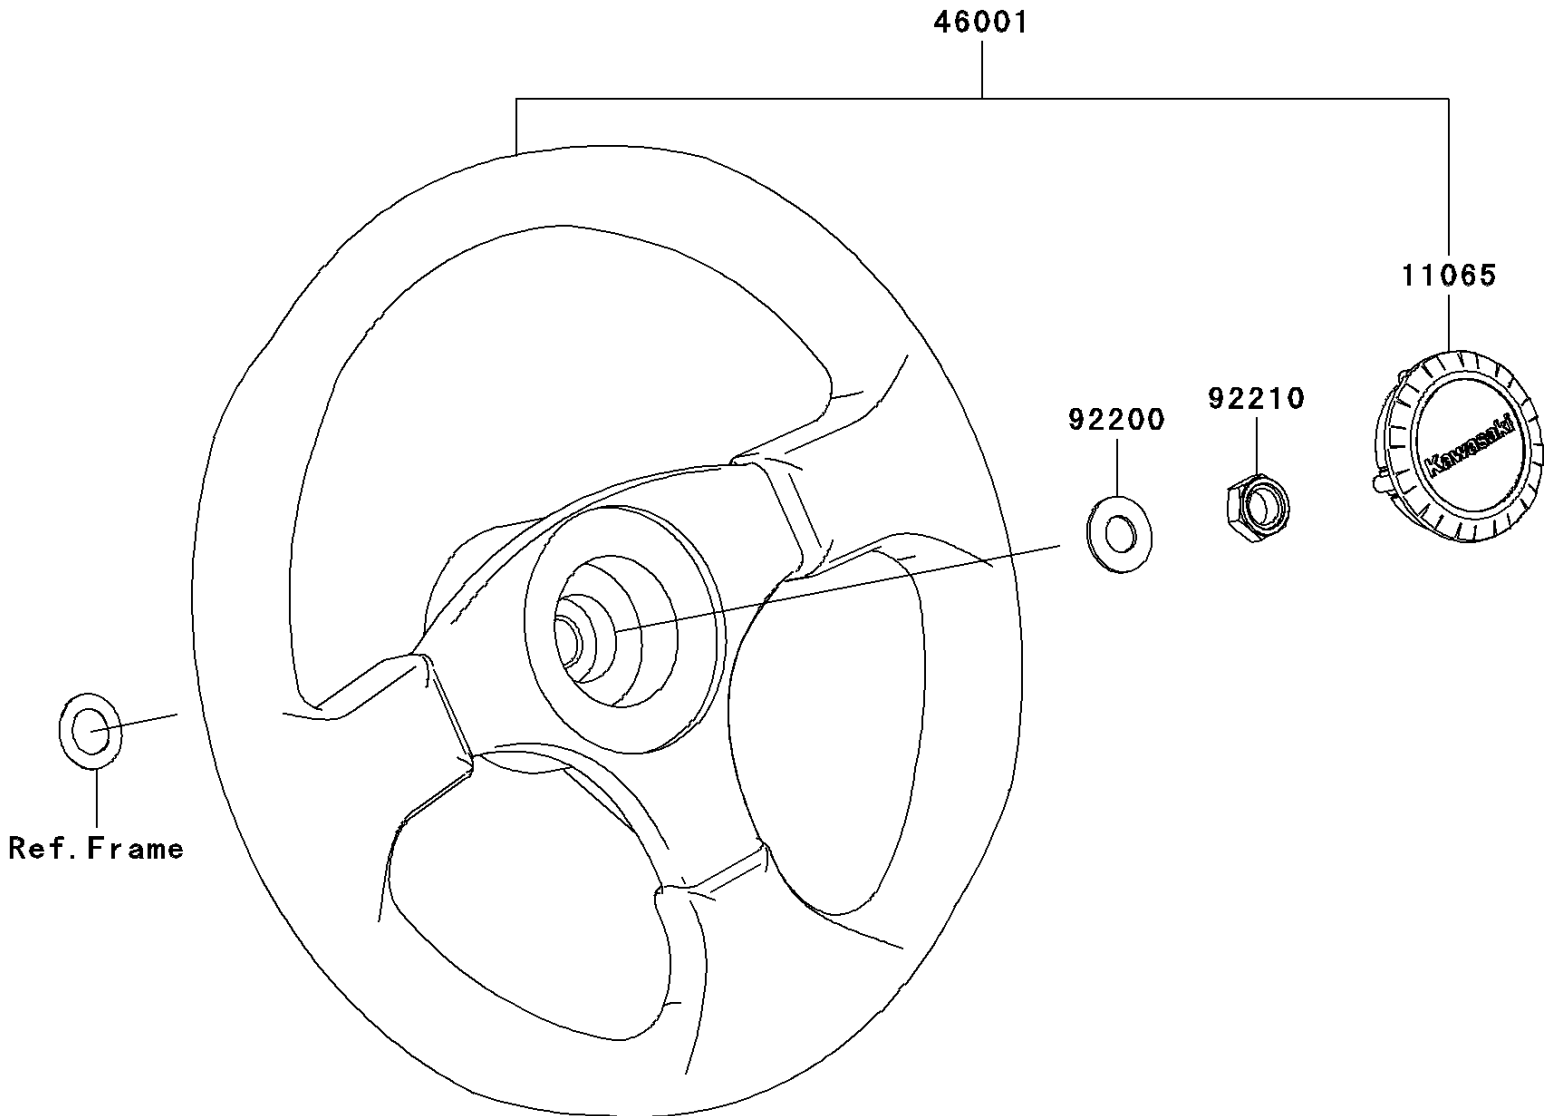

2008 Teryx® 750 4x4 PARTS DIAGRAM

Steering Wheel

F2311

2008 Teryx® 750 4x4 PARTS LIST

Steering Wheel

ITEM NAME	PART NUMBER	QUANTITY
CAP,HANDLE (Ref # 11065)	11065-0171	1
HANDLE-ASSY (Ref # 46001)	46001-0001	1
WASHER,12.1X25X1.6 (Ref # 92200)	92200-0455	1
NUT,LOCK,12MM (Ref # 92210)	92210-1249	1