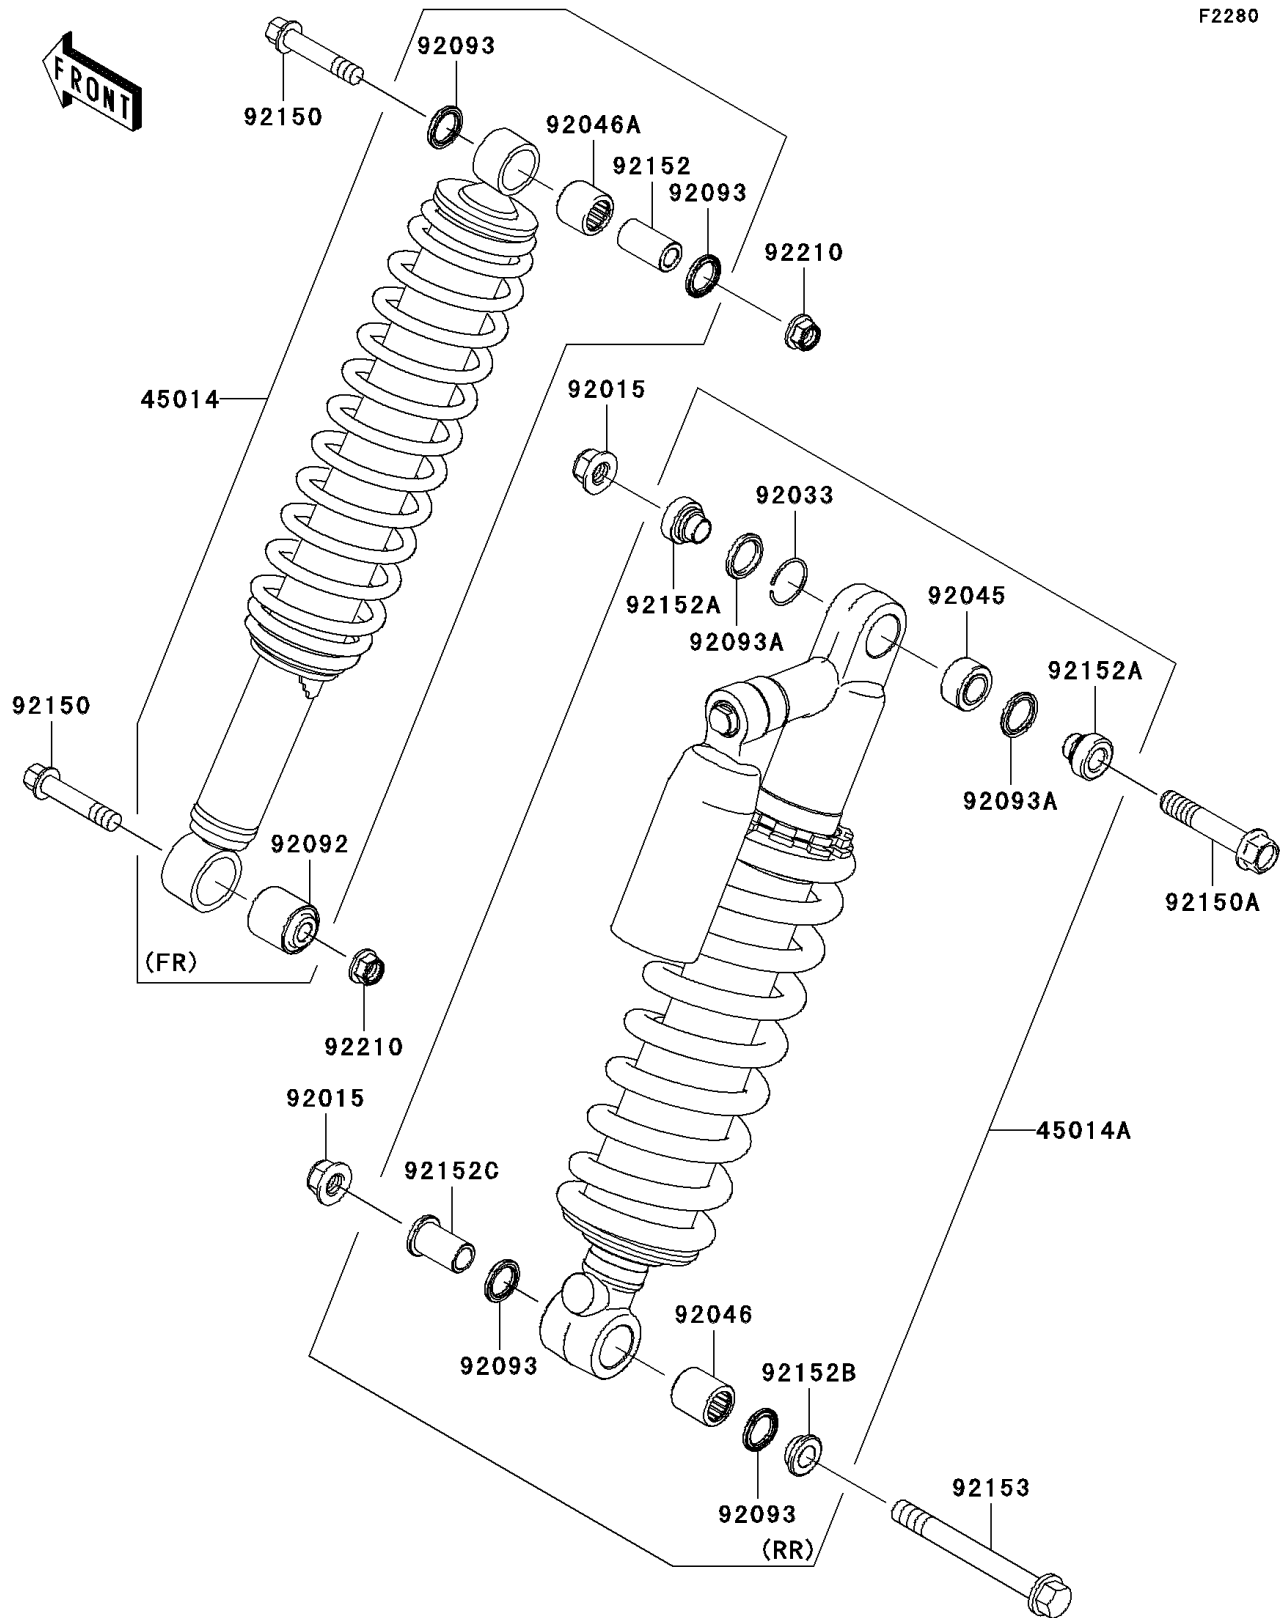

2008 Teryx® 750 4x4 PARTS DIAGRAM

Shock Absorber(s)

F2280

2008 Teryx[®] 750 4x4 PARTS LIST

Shock Absorber(s)

ITEM NAME	PART NUMBER	QUANTITY
SHOCKABSORBER,FR,BLACK (Ref # 45014)	45014-0232-17D	1
SHOCKABSORBER,RR,BLACK (Ref # 45014A)	45014-0233-17D	1
NUT,LOCK,FLANGED,12MM (Ref # 92015)	92015-1433	1
RING-SNAP (Ref # 92033)	92033-0054	1
BEARING-BALL (Ref # 92045)	92045-0120	1
BEARING-NEEDLE (Ref # 92046)	92046-0031	1
BEARING-NEEDLE (Ref # 92046A)	92046-0032	1
BUSHING-RUBBER (Ref # 92092)	92092-0014	1
SEAL (Ref # 92093)	92093-0124	1
SEAL (Ref # 92093A)	92093-0125	1
BOLT,FLANGED,10X50 (Ref # 92150)	92150-1125	1
BOLT,FLANGED,12X63 (Ref # 92150A)	92150-1258	1
COLLAR (Ref # 92152)	92152-0635	1
COLLAR (Ref # 92152A)	92152-0637	1
COLLAR (Ref # 92152B)	92152-0681	1
COLLAR (Ref # 92152C)	92152-0682	1
BOLT,FRANGED,12X108 (Ref # 92153)	92153-1741	1
NUT,LOCK,FLANGED,10MM (Ref # 92210)	92210-0276	1