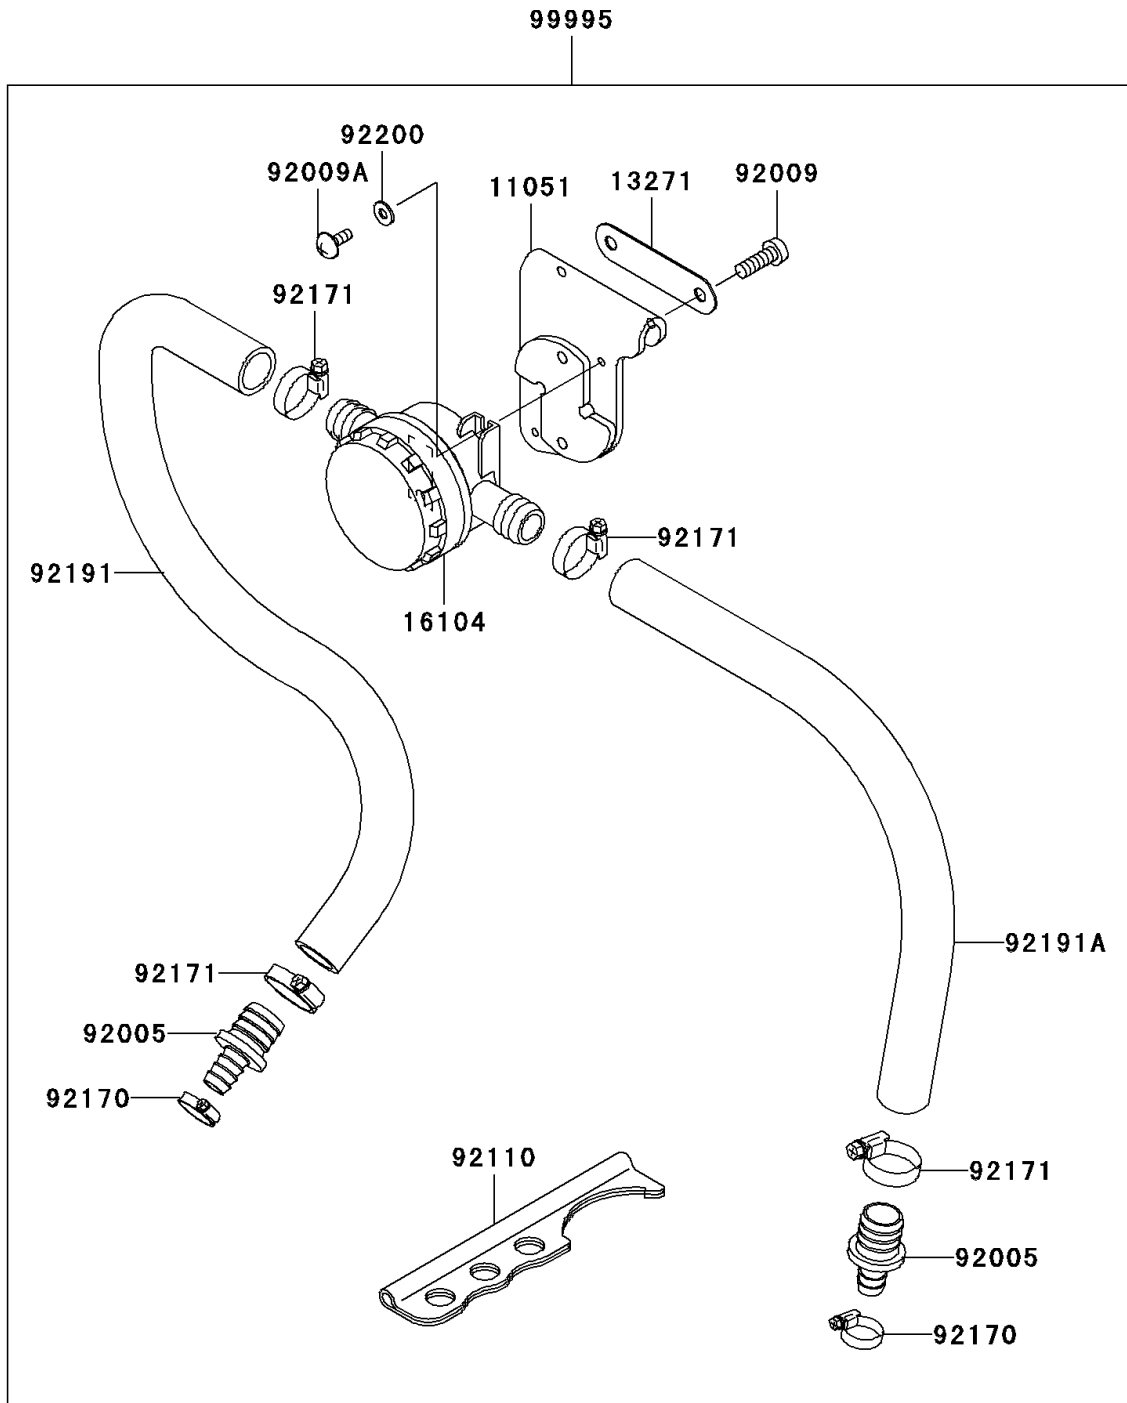

## 2002 JET SKI® 1200 STX®-R PARTS DIAGRAM

Optional Parts

F3890

## 2002 JET SKI® 1200 STX®-R PARTS LIST

Optional Parts

ITEM NAME	PART NUMBER	QUANTITY
BRACKET (Ref # 11051)	11051-3814	1
PLATE (Ref # 13271)	13271-3778	1
FILTER-COMP (Ref # 16104)	16104-3702	1
FITTING (Ref # 92005)	92005-3738	1
SCREW,6X30 (Ref # 92009)	92009-3866	1
SCREW,4X10 (Ref # 92009A)	92009-3867	1
TOOL-WRENCH (Ref # 92110)	92110-3704	1
CLAMP (Ref # 92170)	92170-3718	1
CLAMP (Ref # 92171)	92171-3704	1
TUBE (Ref # 92191)	92191-3925	1
TUBE (Ref # 92191A)	92191-3926	1
WASHER,4.2X10X1.0 (Ref # 92200)	92200-3781	1
KIT.,WATER FILTER (Ref # 99995)	99995-3714	1