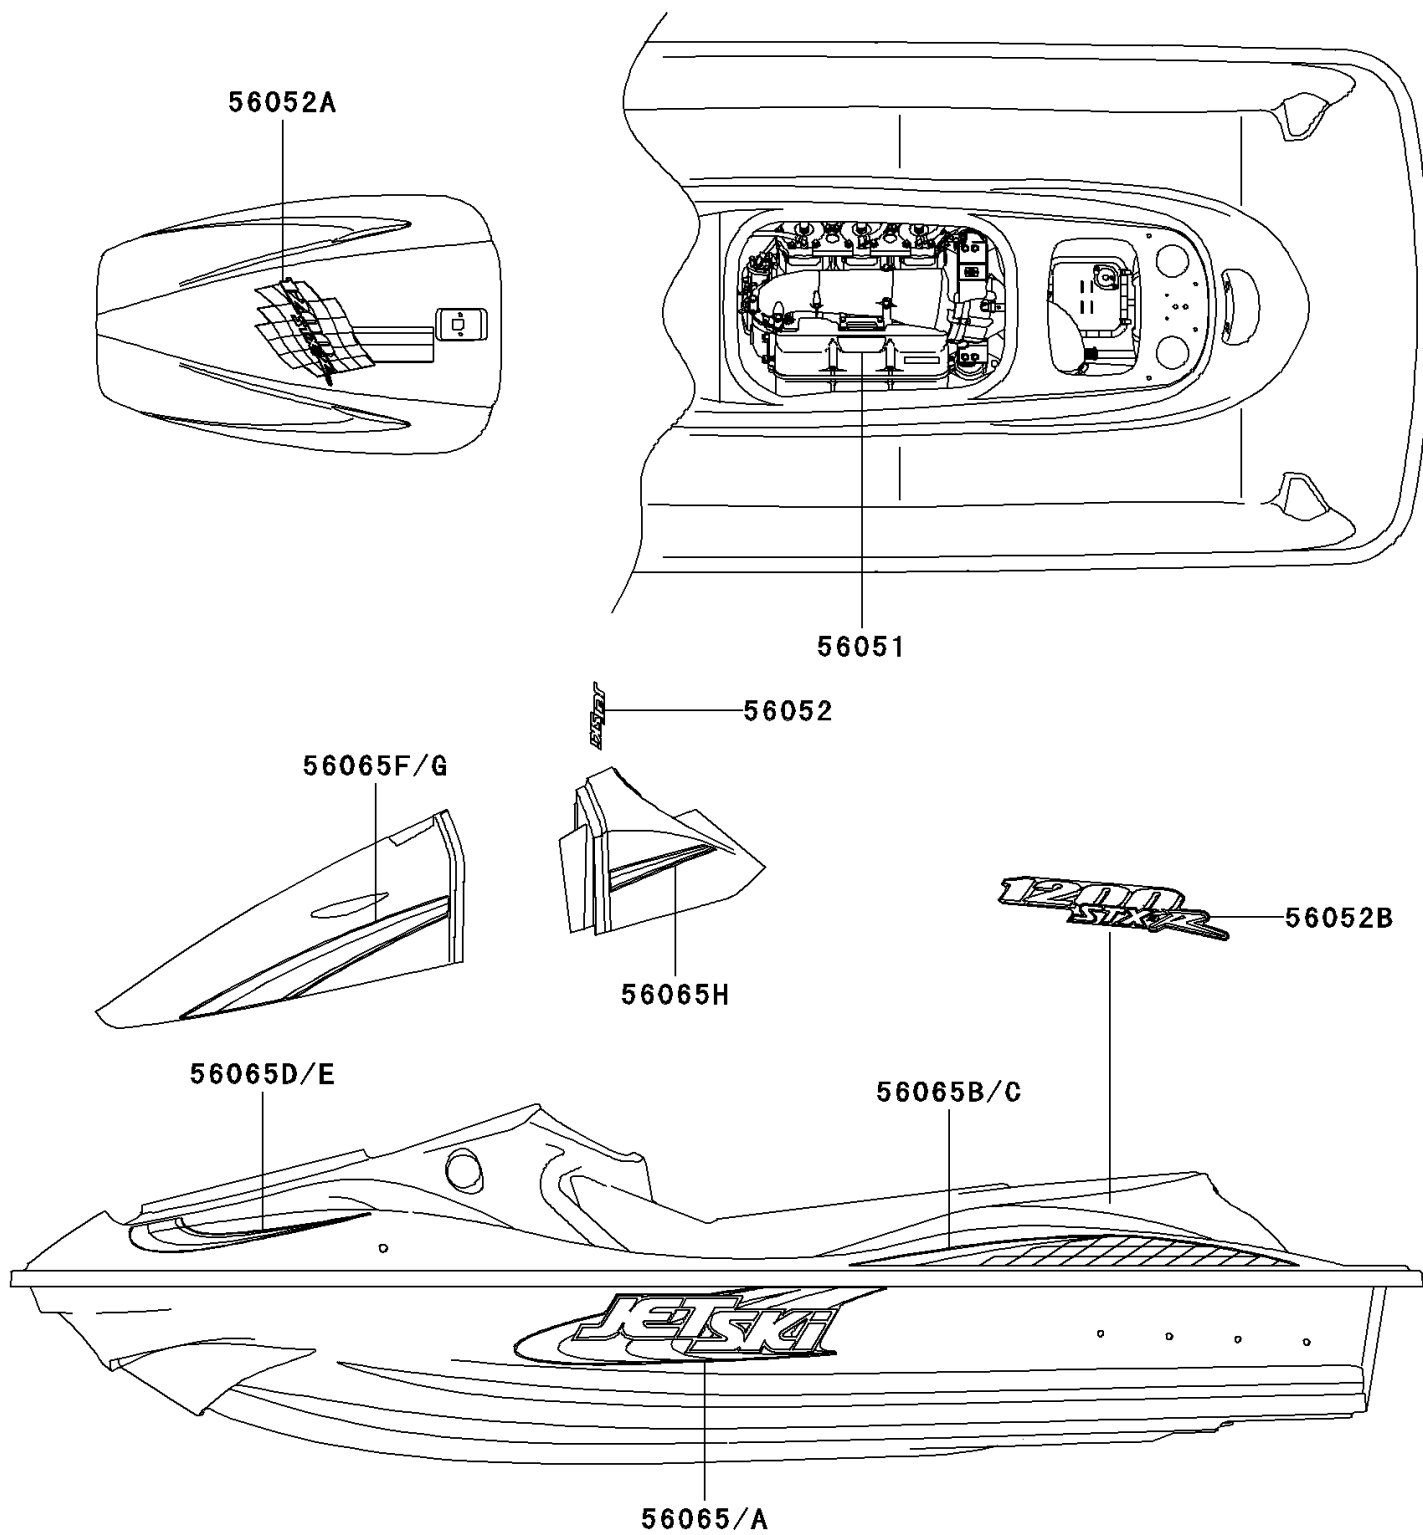

2002 JET SKI® 1200 STX®-R PARTS DIAGRAM

Decals(JTT20-A1) ,

F3880

2002 JET SKI® 1200 STX®-R PARTS LIST

Decals(JTT20-A1) ,

ITEM NAME	PART NUMBER	QUANTITY
MARK,1200 TRIPLE (Ref # 56051)	56051-3821	1
MARK,METER COVER,JET SKI (Ref # 56052)	56052-3754	1
MARK,HATCH COVER,1200 STX-R (Ref # 56052A)	56052-3755	1
MARK,DECK,1200 STX-R (Ref # 56052B)	56052-3756	1
PATTERN,HULL,LH (Ref # 56065)	56065-3701	1
PATTERN,HULL,RH (Ref # 56065A)	56065-3702	1
PATTERN,DECK,RR,LH (Ref # 56065B)	56065-3703	1
PATTERN,DECK,RR,RH (Ref # 56065C)	56065-3704	1
PATTERN,DECK,FR,LH (Ref # 56065D)	56065-3705	1
PATTERN,DECK,FR,RH (Ref # 56065E)	56065-3706	1
PATTERN,HATCH COVER,LH (Ref # 56065F)	56065-3707	1
PATTERN,HATCH COVER,RH (Ref # 56065G)	56065-3708	1
PATTERN,HANDLE COVER,LH (Ref # 56065H)	56065-3709	1