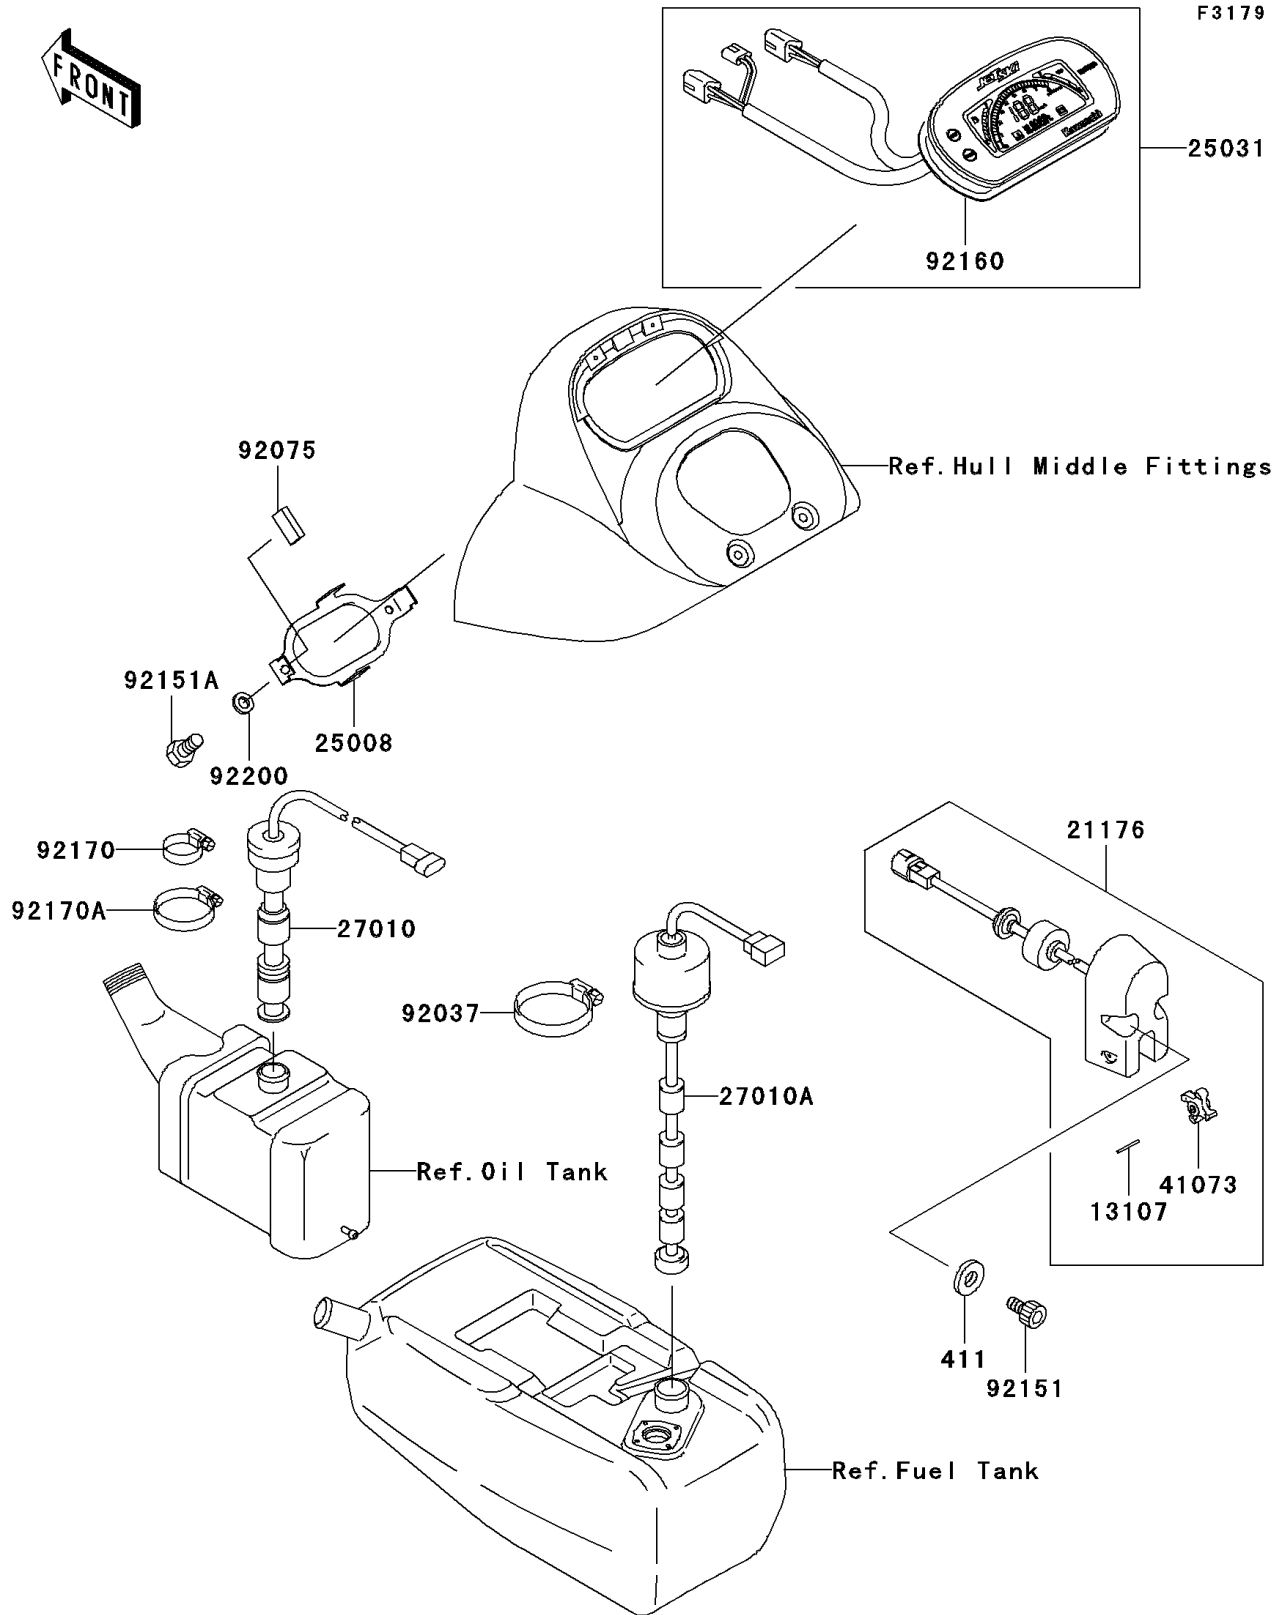

## 2002 JET SKI® 1200 STX®-R PARTS DIAGRAM

Meters

## 2002 JET SKI® 1200 STX®-R PARTS LIST

Meters

ITEM NAME	PART NUMBER	QUANTITY
WASHER-PLAIN,6MM (Ref # 411)	411S0600	1
SHAFT (Ref # 13107)	13107-3754	1
SENSOR,SPEEDOMETER,J.WHITE (Ref # 21176)	21176-3753-8U	1
BRACKET-METER (Ref # 25008)	25008-3709	1
METER-ASSY,MILE (Ref # 25031)	25031-3731	1
SWITCH,OIL LEVEL (Ref # 27010)	27010-3753	1
SWITCH,FUEL LEVEL (Ref # 27010A)	27010-3770	1
WHEEL-ASSY,PADDLE (Ref # 41073)	41073-3701	1
CLAMP (Ref # 92037)	92037-3009	1
DAMPER (Ref # 92075)	92075-1446	1
BOLT,SOCKET,6X10 (Ref # 92151)	92151-3704	1
BOLT,5X10 (Ref # 92151A)	92151-3707	1
DAMPER,METER (Ref # 92160)	92160-3881	1
CLAMP (Ref # 92170)	92170-3718	1
CLAMP (Ref # 92170A)	92170-3734	1
WASHER,5.9X16X1.5 (Ref # 92200)	92200-3714	1