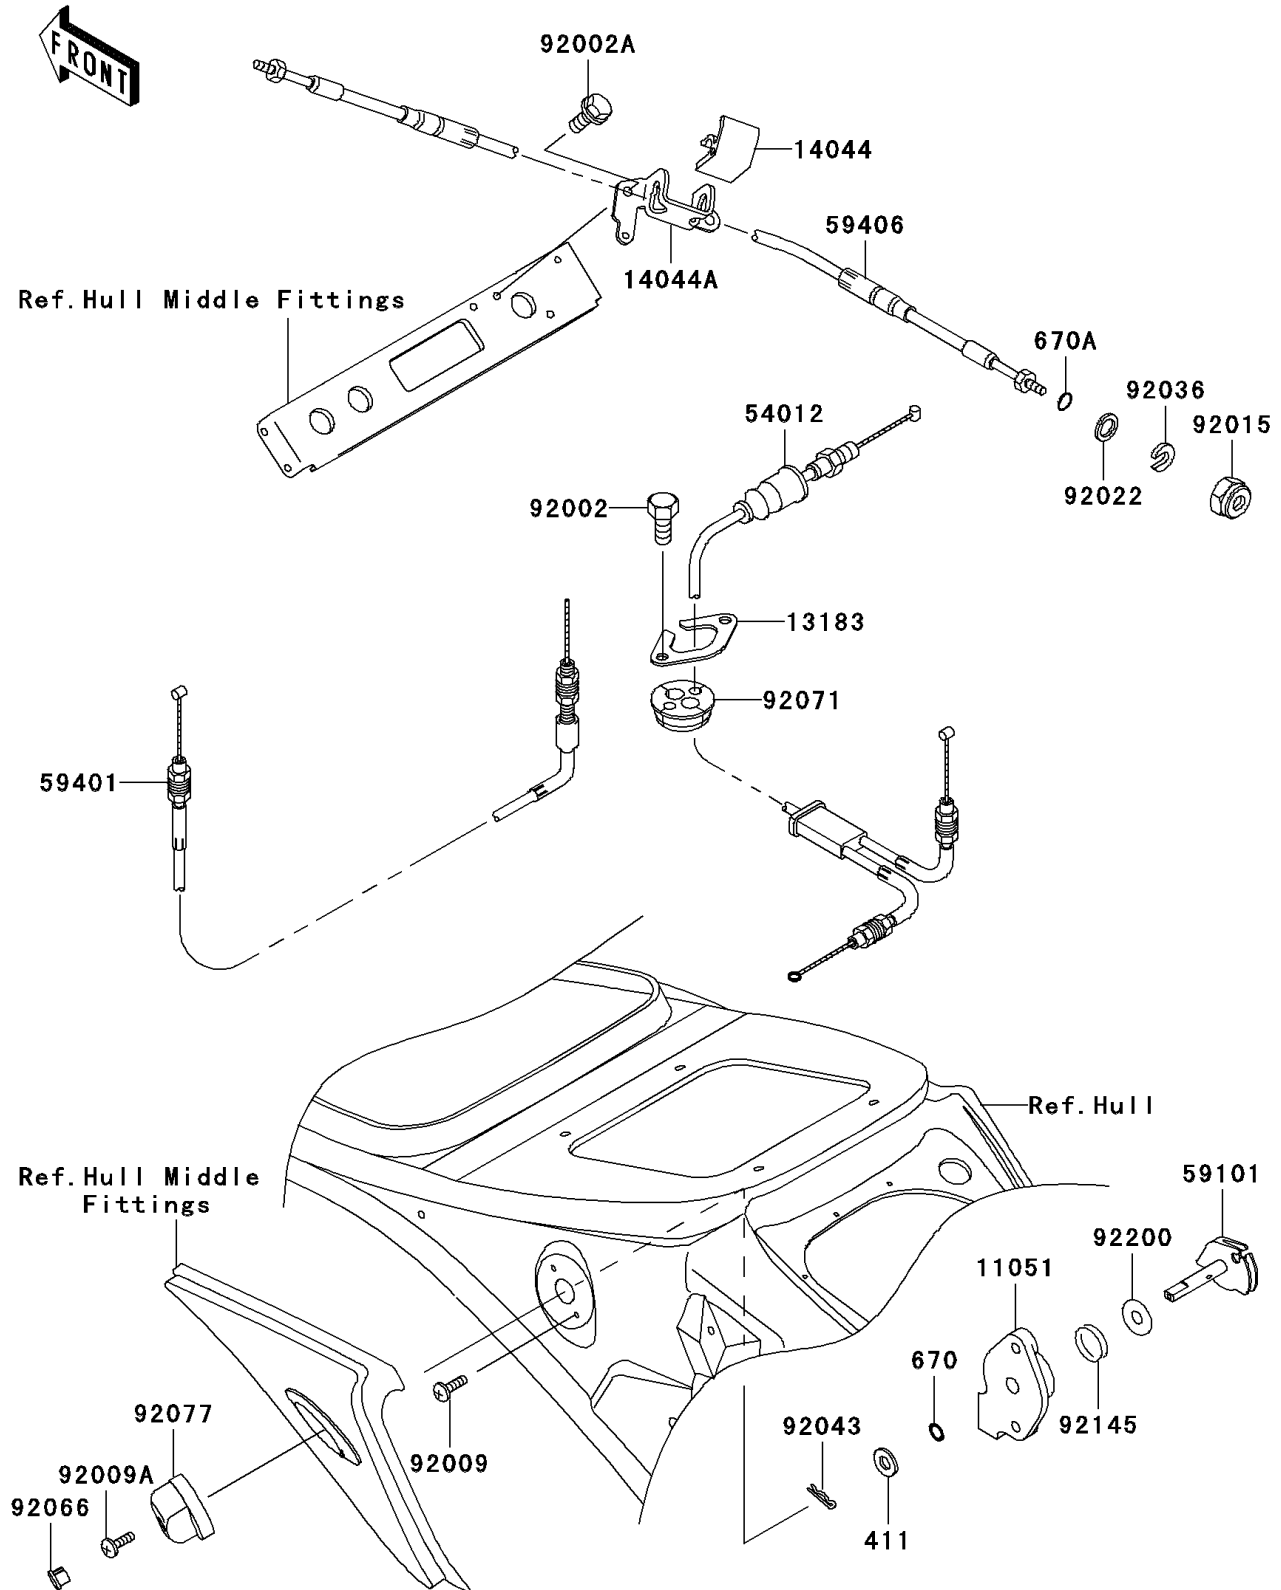

2002 JET SKI® 1200 STX®-R PARTS DIAGRAM

Cables

F3175

2002 JET SKI® 1200 STX®-R PARTS LIST

Cables

ITEM NAME	PART NUMBER	QUANTITY
WASHER-PLAIN,8MM (Ref # 411)	411S0800	1
O RING,8MM (Ref # 670)	670B1508	1
O RING,11MM (Ref # 670A)	670B2011	1
BRACKET,STARTER CABLE (Ref # 11051)	11051-3744	1
PLATE (Ref # 13183)	13183-3810	1
HOLDER-CABLE,STEERING (Ref # 14044)	14044-3714	1
HOLDER-CABLE,STEERING (Ref # 14044A)	14044-3717	1
CABLE-THROTTLE (Ref # 54012)	54012-3768	1
REEL (Ref # 59101)	59101-3715	1
CABLE-CHOKE (Ref # 59401)	59401-3727	1
CABLE-STRG (Ref # 59406)	59406-3748	1
BOLT,6X16 (Ref # 92002)	92002-3728	1
BOLT,6X20 (Ref # 92002A)	92002-3755	1
SCREW,5X16 (Ref # 92009)	92009-3789	1
SCREW,4X12 (Ref # 92009A)	92009-3838	1
NUT,20MM (Ref # 92015)	92015-526	1
WASHER (Ref # 92022)	92022-535	1
RING-SNAP (Ref # 92036)	92036-501	1
PIN (Ref # 92043)	92043-3752	1
PLUG,FUEL&CHOKE KNOB,F.BLACK (Ref # 92066)	92066-3770-6Z	1
GROMMET,HARNESS (Ref # 92071)	92071-3790	1
KNOB,FUEL&CHOKE,F.BLACK (Ref # 92077)	92077-3732-6Z	1
SPRING (Ref # 92145)	92145-3712	1
WASHER,8.5X34X0.5 (Ref # 92200)	92200-3770	1