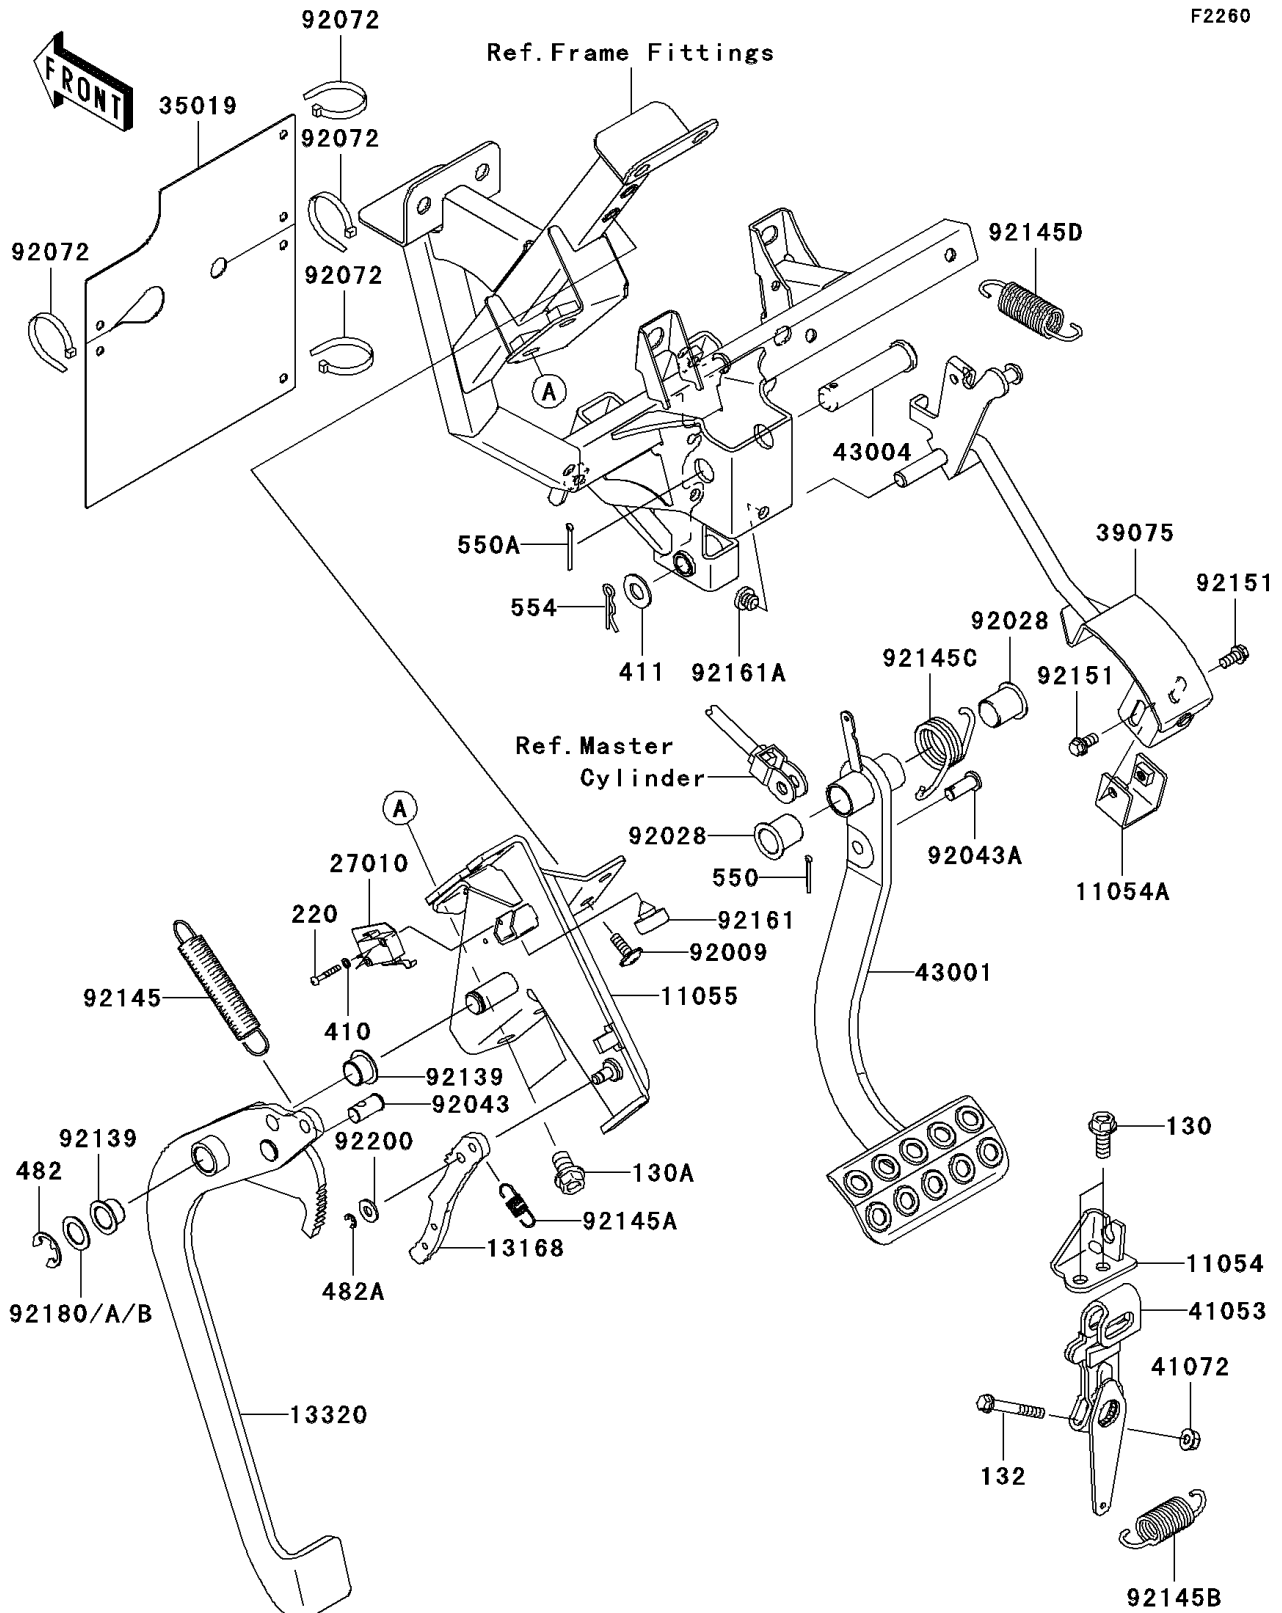

2008 Teryx® 750 4x4 PARTS DIAGRAM

Brake Pedal/Throttle Lever

F2260

2008 Teryx® 750 4x4 PARTS LIST

Brake Pedal/Throttle Lever

ITEM NAME	PART NUMBER	QUANTITY
BOLT-FLANGED,8X20 (Ref # 130)	130BB0820	1
BOLT-FLANGED,10X16 (Ref # 130A)	130BB1016	1
BOLT-FLANGED-SMALL,6X40 (Ref # 132)	132BA0640	1
SCREW-PAN-CROSS,3X20 (Ref # 220)	220AA0320	1
WASHER-PLAIN-SMALL,3MM (Ref # 410)	410AA0300	1
WASHER-PLAIN,10MM (Ref # 411)	411AA1000	1
CIRCLIP-TYPE-E,10MM (Ref # 482)	482J0100	1
CIRCLIP-TYPE-E,4MM (Ref # 482A)	482J4000	1
PIN-COTTER,2.5X18 (Ref # 550)	550AA2518	1
PIN-COTTER,2.5X25 (Ref # 550A)	550AA2525	1
BRACKET,BRAKE CABLE (Ref # 11054)	11054-0933	1
BRACKET (Ref # 11054A)	11054-1137	1
BRACKET,BRAKE LEVER (Ref # 11055)	11055-0279	1
LEVER (Ref # 13168)	13168-0174	1
LEVER-ASSY,BRAKE PEDAL (Ref # 13320)	13320-0012	1
SWITCH (Ref # 27010)	27010-0084	1
FLAP (Ref # 35019)	35019-0079	1
LEVER-THROTTLE (Ref # 39075)	39075-0012	1
LEVER-BRAKE CAM (Ref # 41053)	41053-0010	1
NUT,6MM (Ref # 41072)	41072-007	1
LEVER-BRAKE,PEDAL (Ref # 43001)	43001-0103	1
SHAFT-BRAKE (Ref # 43004)	43004-1128	1
SCREW,6X16 (Ref # 92009)	92009-1621	1
BUSHING (Ref # 92028)	92028-1571	1
PIN (Ref # 92043)	92043-0124	1
PIN (Ref # 92043A)	92043-1039	1
BAND,L=188 (Ref # 92072)	92072-1239	1
BUSHING (Ref # 92139)	92139-0182	1
SPRING (Ref # 92145)	92145-0446	1

2008 Teryx® 750 4x4 PARTS LIST

Brake Pedal/Throttle Lever

ITEM NAME	PART NUMBER	QUANTITY
SPRING (Ref # 92145A)	92145-0447	1
SPRING (Ref # 92145B)	92145-0563	1
SPRING,BRAKE PEDAL RETURN (Ref # 92145C)	92145-0575	1
SPRING (Ref # 92145D)	92145-0636	1
BOLT,6X12 (Ref # 92151)	92151-1997	1
DAMPER (Ref # 92161)	92161-0590	1
DAMPER (Ref # 92161A)	92161-1084	1
SHIM,T=0.8 (Ref # 92180)	92180-0279	1
SHIM,T=1.0 (Ref # 92180A)	92180-0281	1
SHIM,T=1.2 (Ref # 92180B)	92180-0282	1
WASHER,6.5X14.5X1.5 (Ref # 92200)	92200-3775	1
PIN-SNAP,10MM (Ref # 554)	554DA1000	1