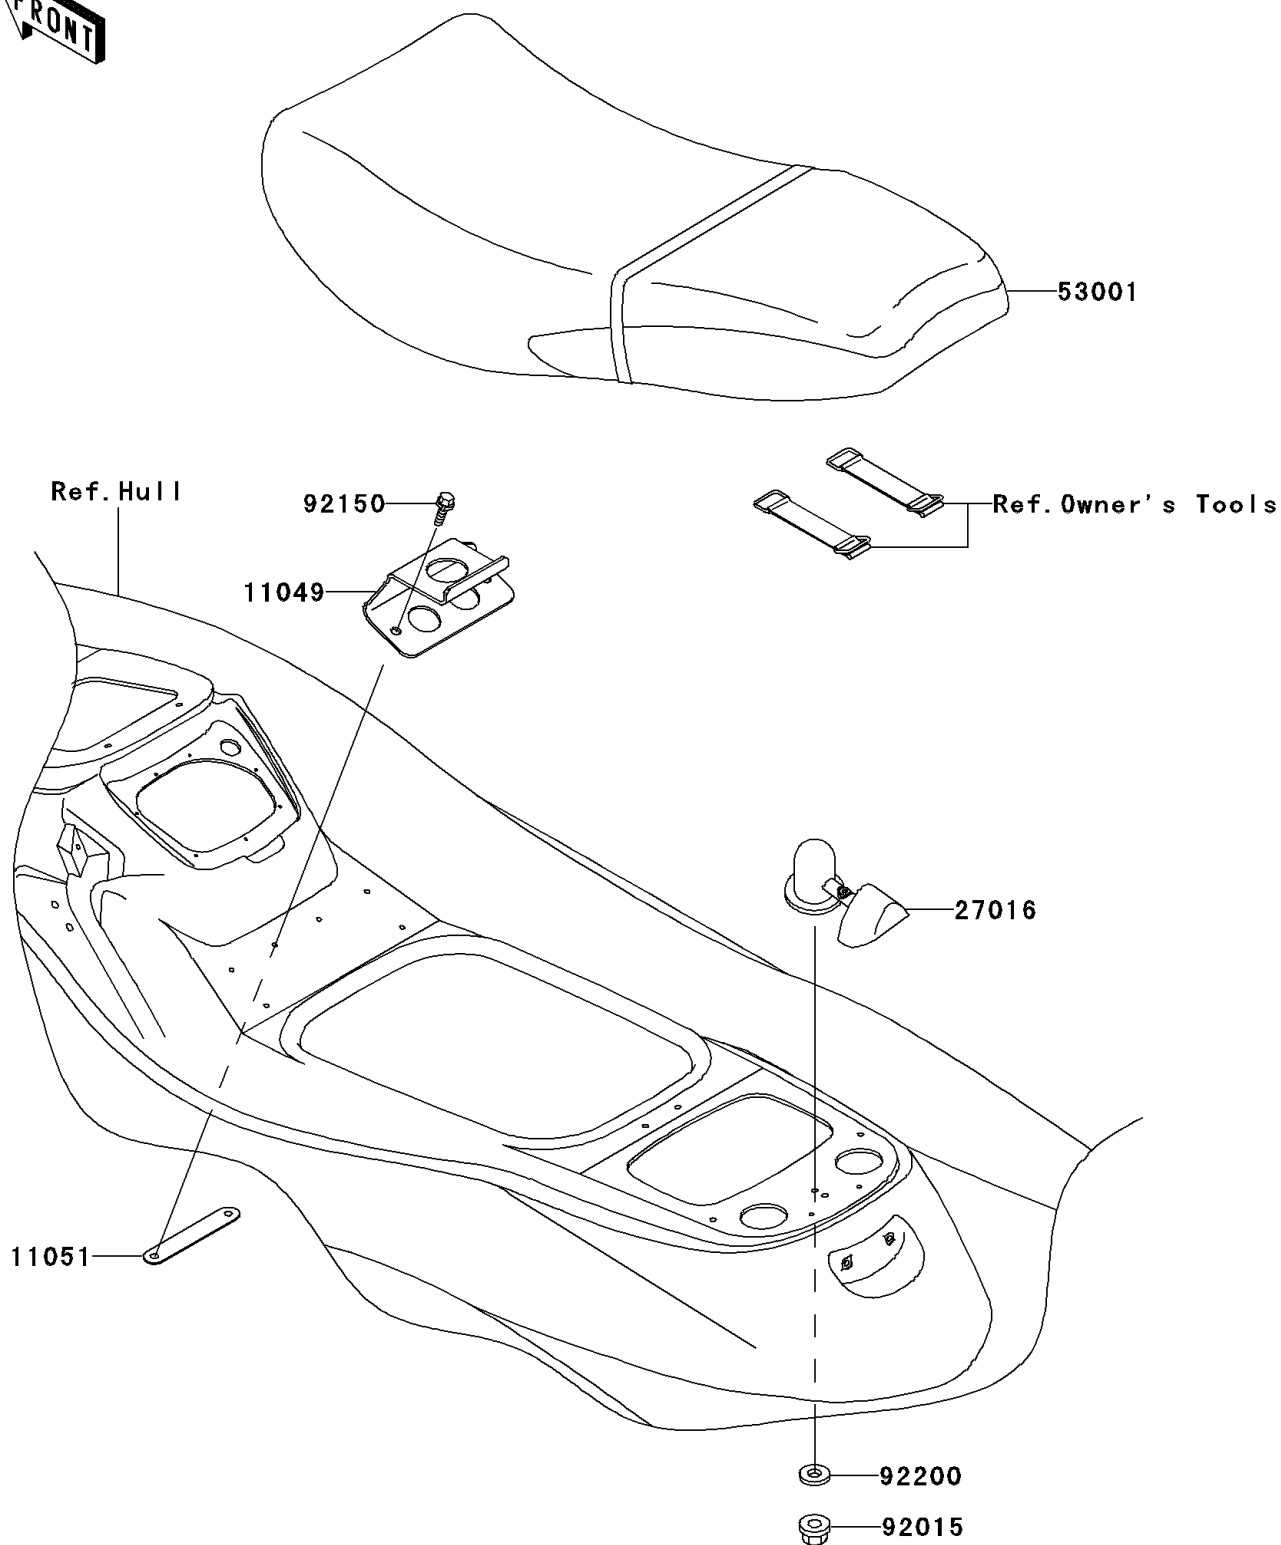

## 2002 JET SKI® 1200 STX®-R PARTS DIAGRAM

Seat

F3146

## 2002 JET SKI® 1200 STX®-R PARTS LIST

Seat

ITEM NAME	PART NUMBER	QUANTITY
BRACKET,SEAT (Ref # 11049)	11049-3735	1
BRACKET (Ref # 11051)	11051-3793	1
LOCK-ASSY,SEAT,F.BLACK (Ref # 27016)	27016-3744-6Z	1
SEAT-ASSY,BLACK/WHITE (Ref # 53001)	53001-3753-PK	1
NUT,FLANGED,8MM (Ref # 92015)	92015-3709	1
BOLT,6X18 (Ref # 92150)	92150-3729	1
WASHER,8.5X25X1.5 (Ref # 92200)	92200-3717	1