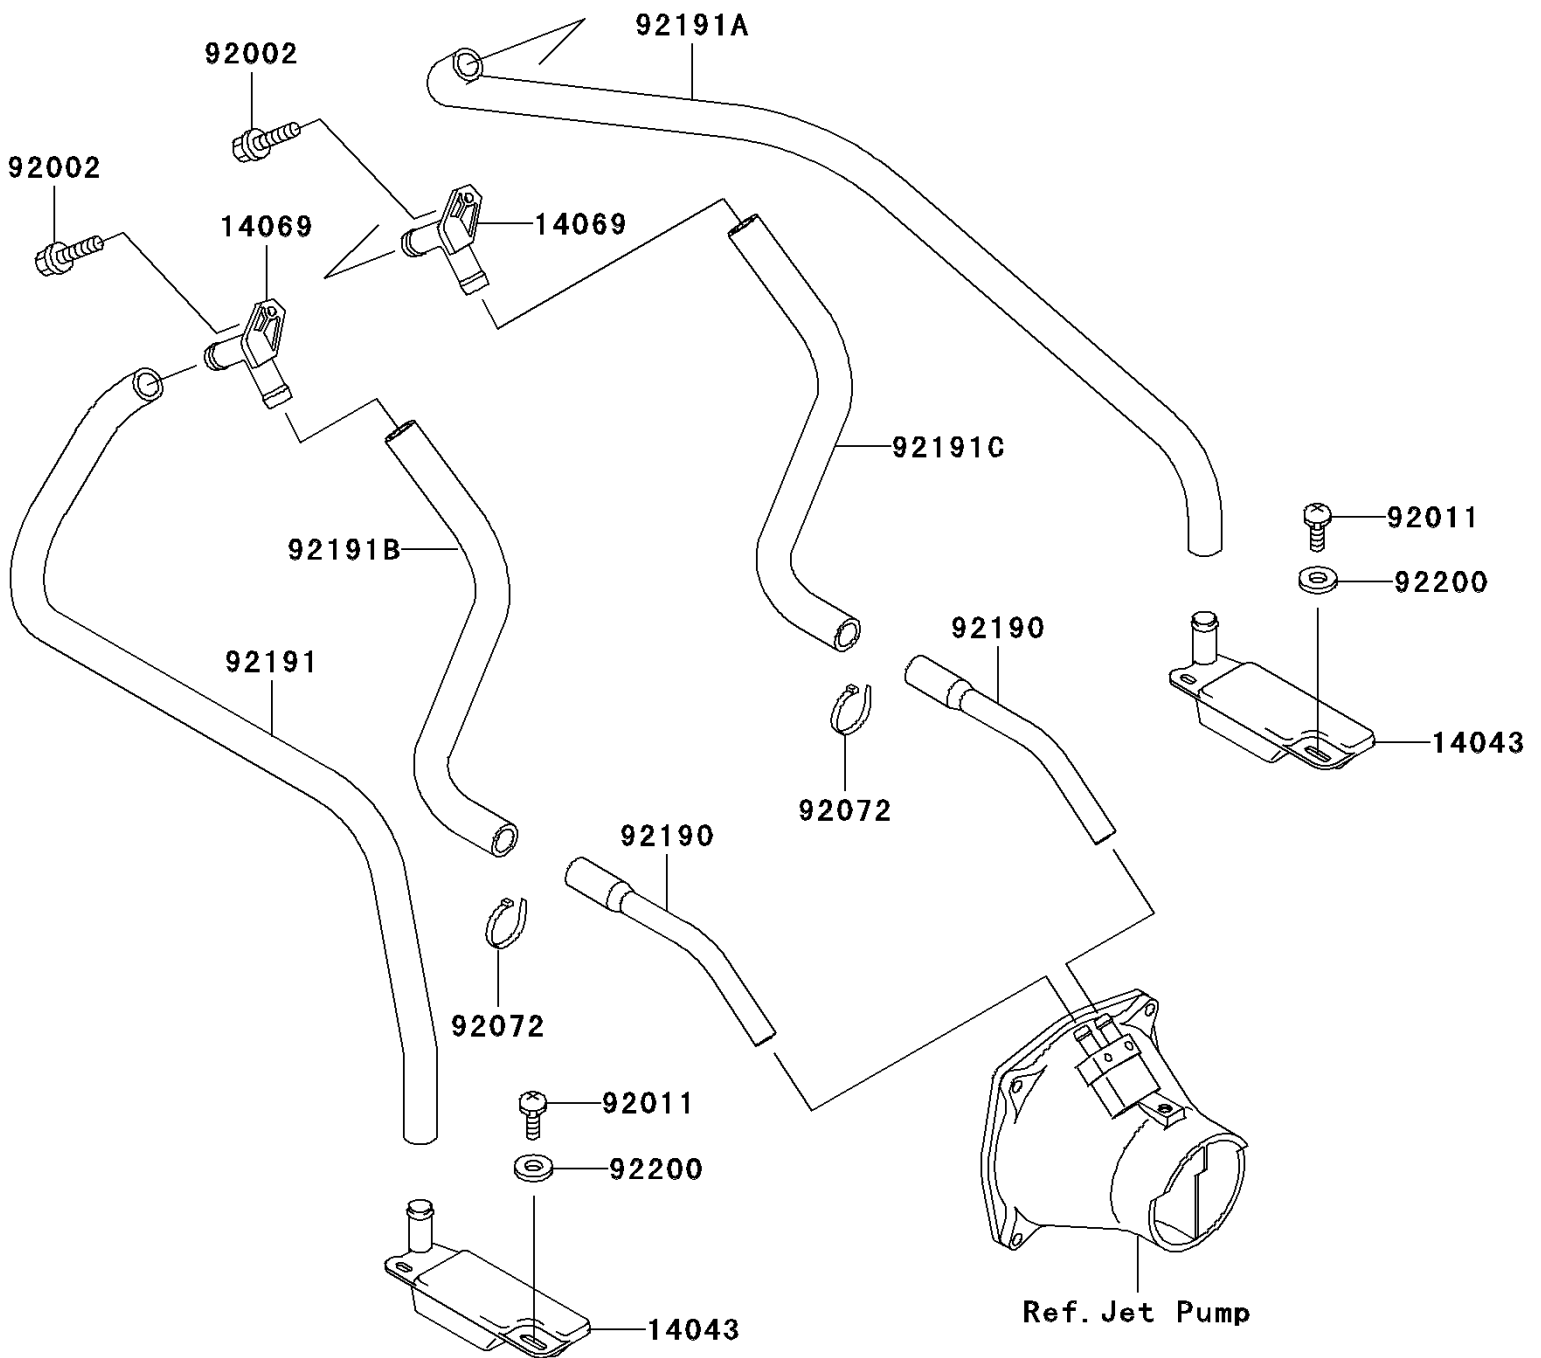

## 2002 JET SKI® 1200 STX®-R PARTS DIAGRAM

Bilge System

F3145

## 2002 JET SKI® 1200 STX®-R PARTS LIST

Bilge System

ITEM NAME	PART NUMBER	QUANTITY
FILTER (Ref # 14043)	14043-3708	1
BREATHER (Ref # 14069)	14069-3708	1
BOLT,6X16 (Ref # 92002)	92002-3728	1
SCREW,TAPPING (Ref # 92011)	92011-561	1
BAND,L=201 (Ref # 92072)	92072-3778	1
TUBE,HULL-NOZZLE (Ref # 92190)	92190-3971	1
TUBE,FILTER-BREATHER(LH) (Ref # 92191)	92191-3821	1
TUBE,FILTER-BREATHER(RH) (Ref # 92191A)	92191-3822	1
TUBE,BILGE BREATHER-HULL,LEFT (Ref # 92191B)	92191-3927	1
TUBE,BILGE BREATHER-HULL,RIGHT (Ref # 92191C)	92191-3928	1
WASHER,5.9X16X1.5 (Ref # 92200)	92200-3714	1