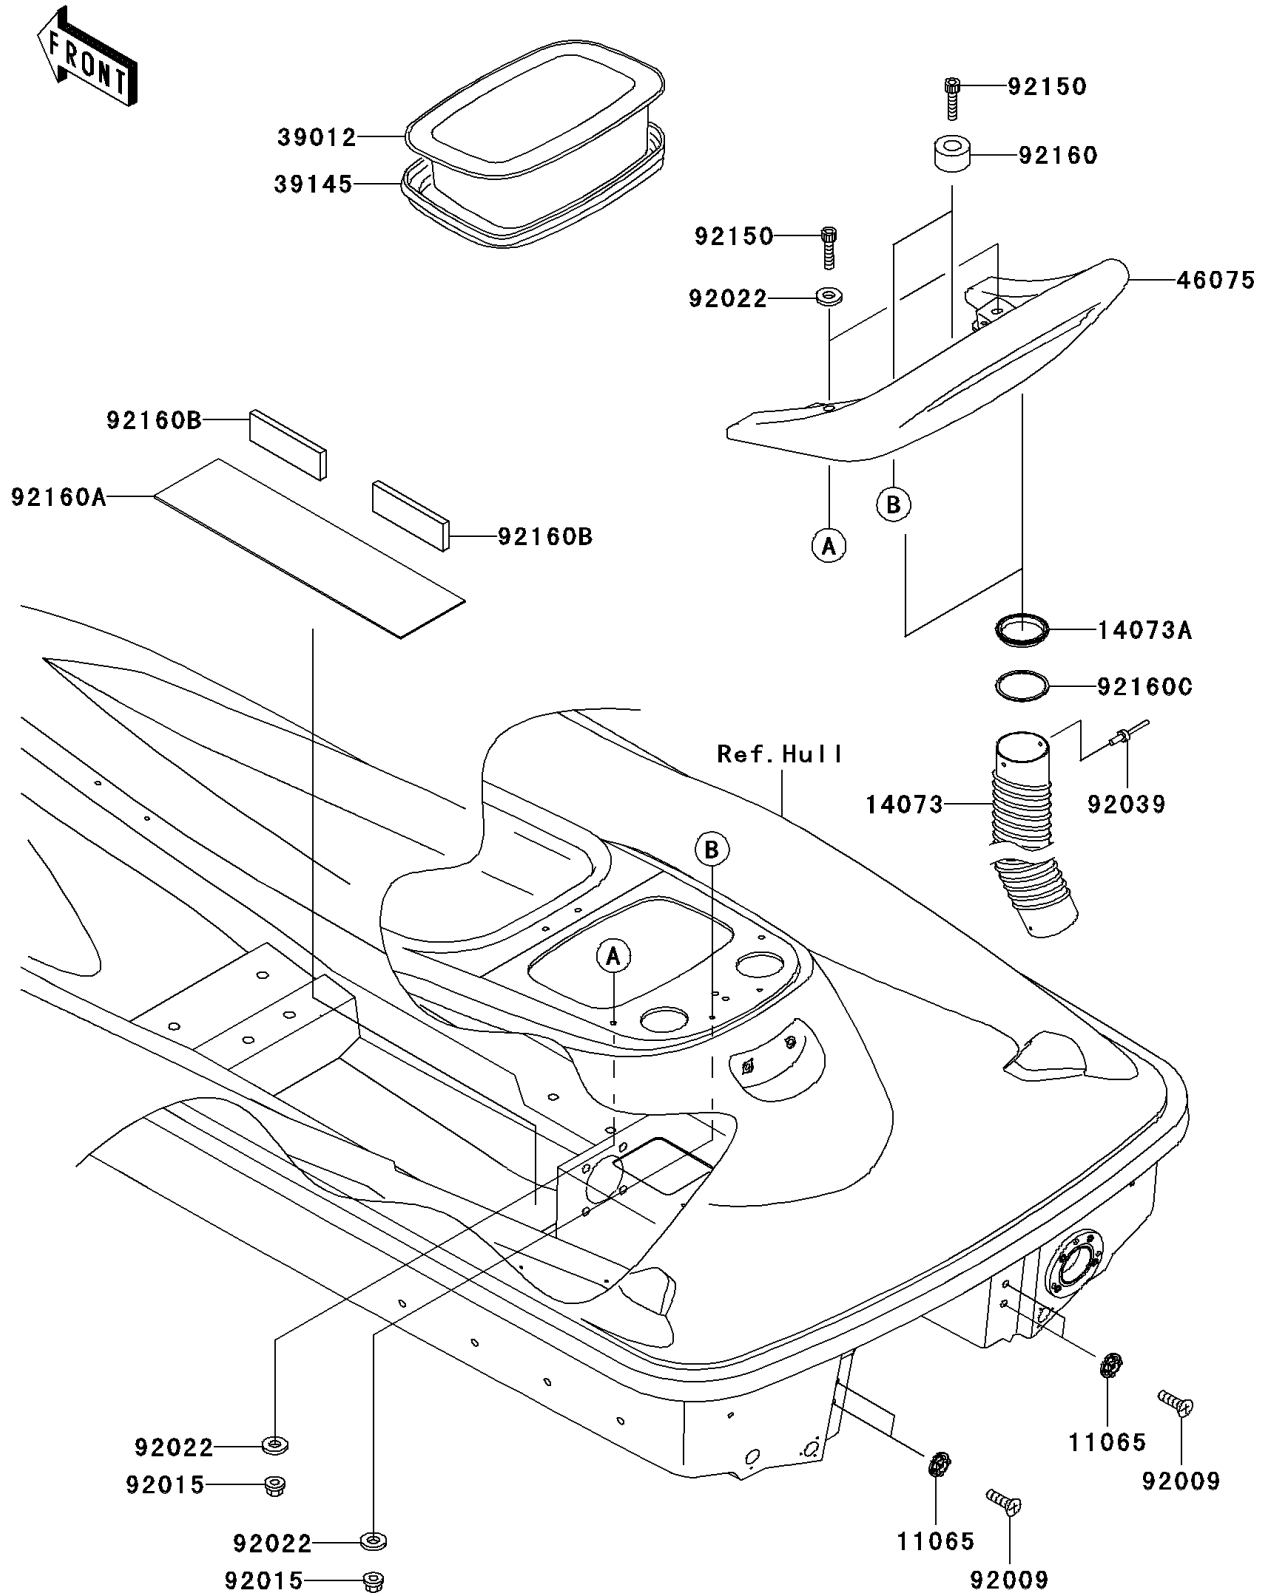

2002 JET SKI® 1200 STX®-R PARTS DIAGRAM

Hull Rear Fittings

F3137

2002 JET SKI® 1200 STX®-R PARTS LIST

Hull Rear Fittings

ITEM NAME	PART NUMBER	QUANTITY
CAP,STEP NUT (Ref # 11065)	11065-3712	1
DUCT,FR (Ref # 14073)	14073-3764	1
DUCT (Ref # 14073A)	14073-3780	1
CASE-STORAGE (Ref # 39012)	39012-3716	1
TRIM-SEAL,STORAGE CASE (Ref # 39145)	39145-3780	1
GRIP,RR,F.BLACK (Ref # 46075)	46075-3755-6Z	1
SCREW,6X12 (Ref # 92009)	92009-3852	1
NUT,6MM (Ref # 92015)	92015-3767	1
WASHER,6.5X20X1.5 (Ref # 92022)	92022-3710	1
RIVET (Ref # 92039)	92039-3747	1
BOLT,SOCKET,6X30 (Ref # 92150)	92150-3822	1
DAMPER (Ref # 92160)	92160-3738	1
DAMPER (Ref # 92160A)	92160-3839	1
DAMPER (Ref # 92160B)	92160-3840	1
DAMPER (Ref # 92160C)	92160-3910	1