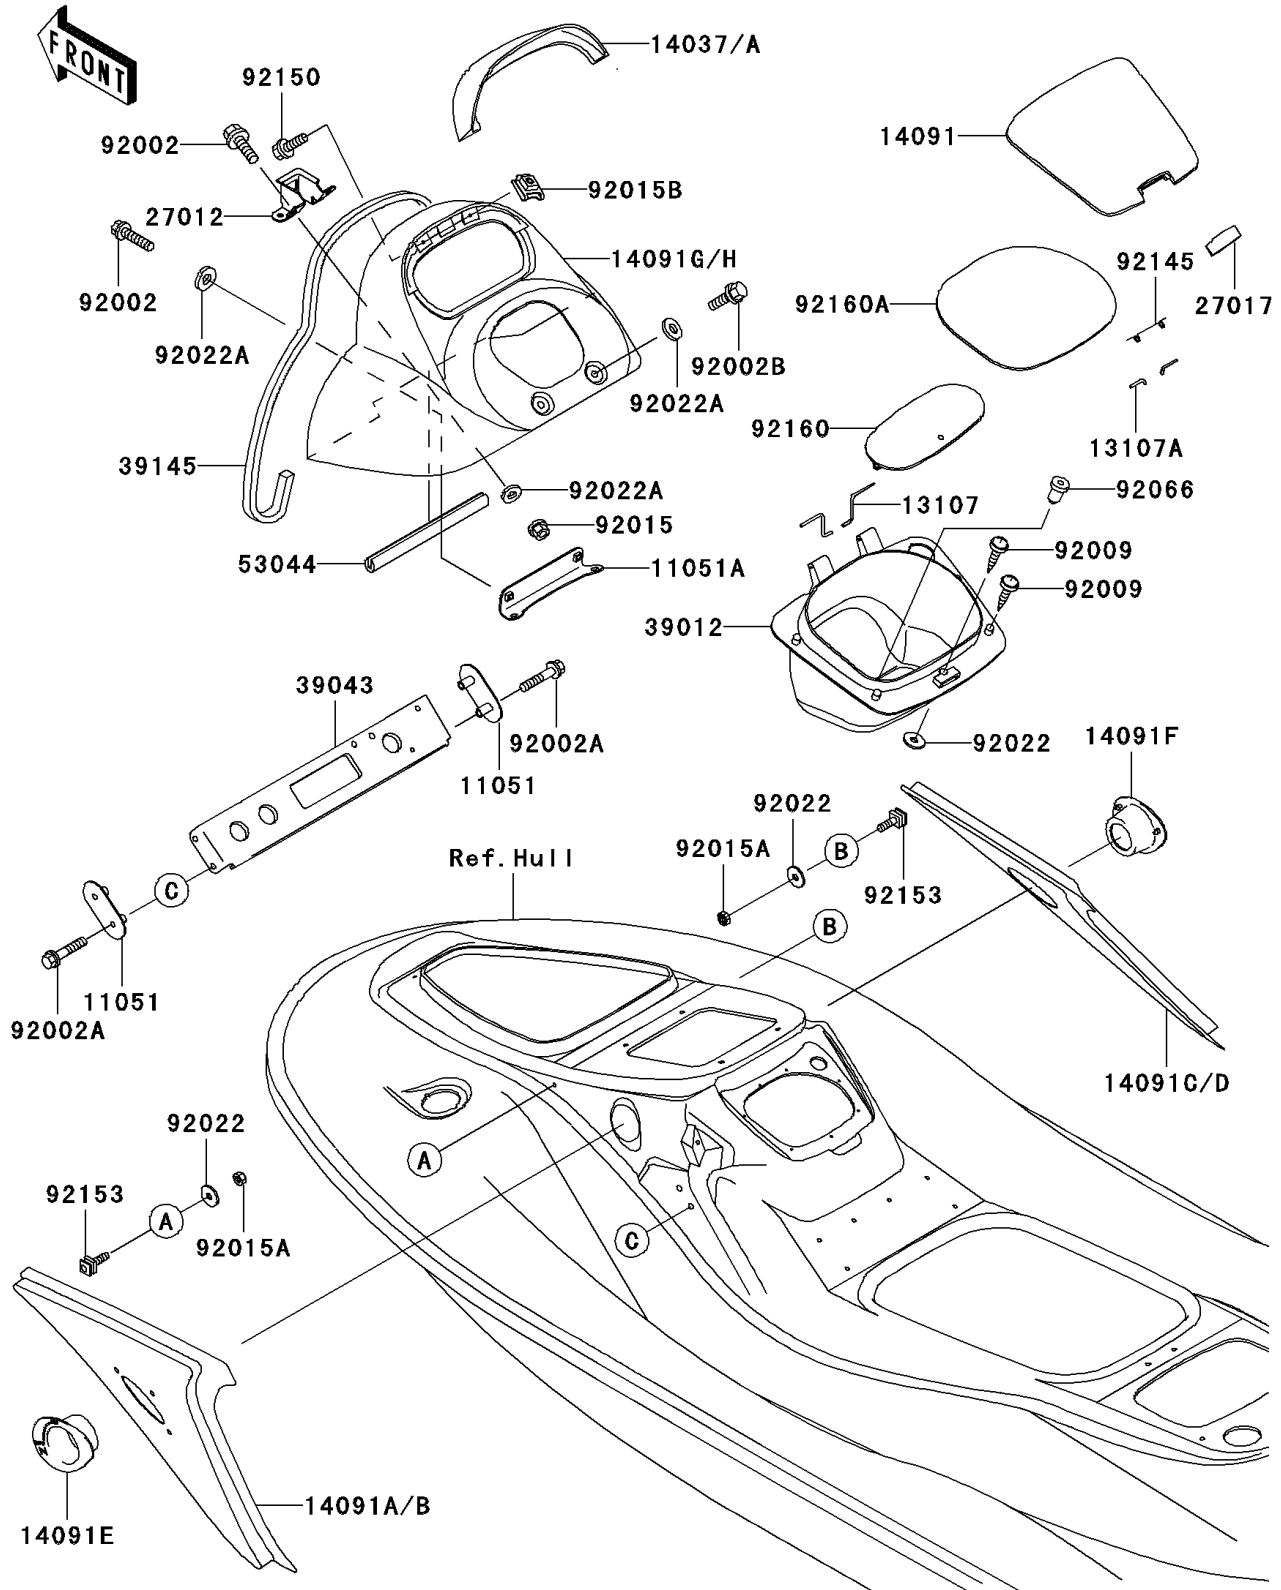

2002 JET SKI® 1200 STX®-R PARTS DIAGRAM

Hull Middle Fittings

F3136

2002 JET SKI® 1200 STX®-R PARTS LIST

Hull Middle Fittings

ITEM NAME	PART NUMBER	QUANTITY
BRACKET,CROSSMEMBER (Ref # 11051)	11051-3782	1
BRACKET (Ref # 11051A)	11051-3811	1
SHAFT (Ref # 13107)	13107-3761	1
SHAFT (Ref # 13107A)	13107-3769	1
SCREEN,METER,J.WHITE (Ref # 14037A)	14037-3709-8C	1
COVER,CENTER STORAGE,J.WHITE (Ref # 14091)	14091-3710-8C	1
COVER,SIDE,LH,J.WHITE (Ref # 14091B)	14091-3713-8C	1
COVER,SIDE,RH,J.WHITE (Ref # 14091D)	14091-3714-8C	1
COVER,CHOKE KNOB,F.BLACK (Ref # 14091E)	14091-3715-6Z	1
COVER,FUEL KNOB,F.BLACK (Ref # 14091F)	14091-3716-6Z	1
COVER,HANDLE,J.WHITE (Ref # 14091H)	14091-3735-8C	1
HOOK (Ref # 27012)	27012-3830	1
LOCK,CENTER STORAGE (Ref # 27017)	27017-3723	1
CASE-STORAGE (Ref # 39012)	39012-3728	1
CROSSMEMBER-COMP (Ref # 39043)	39043-3703	1
TRIM-SEAL,L=900 (Ref # 39145)	39145-3772	1
TRIM,L=180 (Ref # 53044)	53044-3755	1
BOLT,6X25 (Ref # 92002)	92002-3714	1
BOLT,6X30 (Ref # 92002A)	92002-3726	1
BOLT,6X12 (Ref # 92002B)	92002-3763	1
SCREW,TAPPING,5X20 (Ref # 92009)	92009-3716	1
NUT,6MM (Ref # 92015)	92015-3767	1
NUT,LOCK,5MM (Ref # 92015A)	92015-3798	1
NUT,CLIP,5MM (Ref # 92015B)	92015-3830	1
WASHER,5X16X1.5 (Ref # 92022)	92022-3041	1
WASHER,6.5X20X1.5 (Ref # 92022A)	92022-3710	1
PLUG (Ref # 92066)	92066-3773	1
SPRING (Ref # 92145)	92145-3711	1
BOLT,5X16 (Ref # 92150)	92150-3778	1

2002 JET SKI® 1200 STX®-R PARTS LIST

Hull Middle Fittings

ITEM NAME	PART NUMBER	QUANTITY
BOLT,5MM (Ref # 92153)	92153-3703	1
DAMPER (Ref # 92160)	92160-3926	1
DAMPER (Ref # 92160A)	92160-3933	1