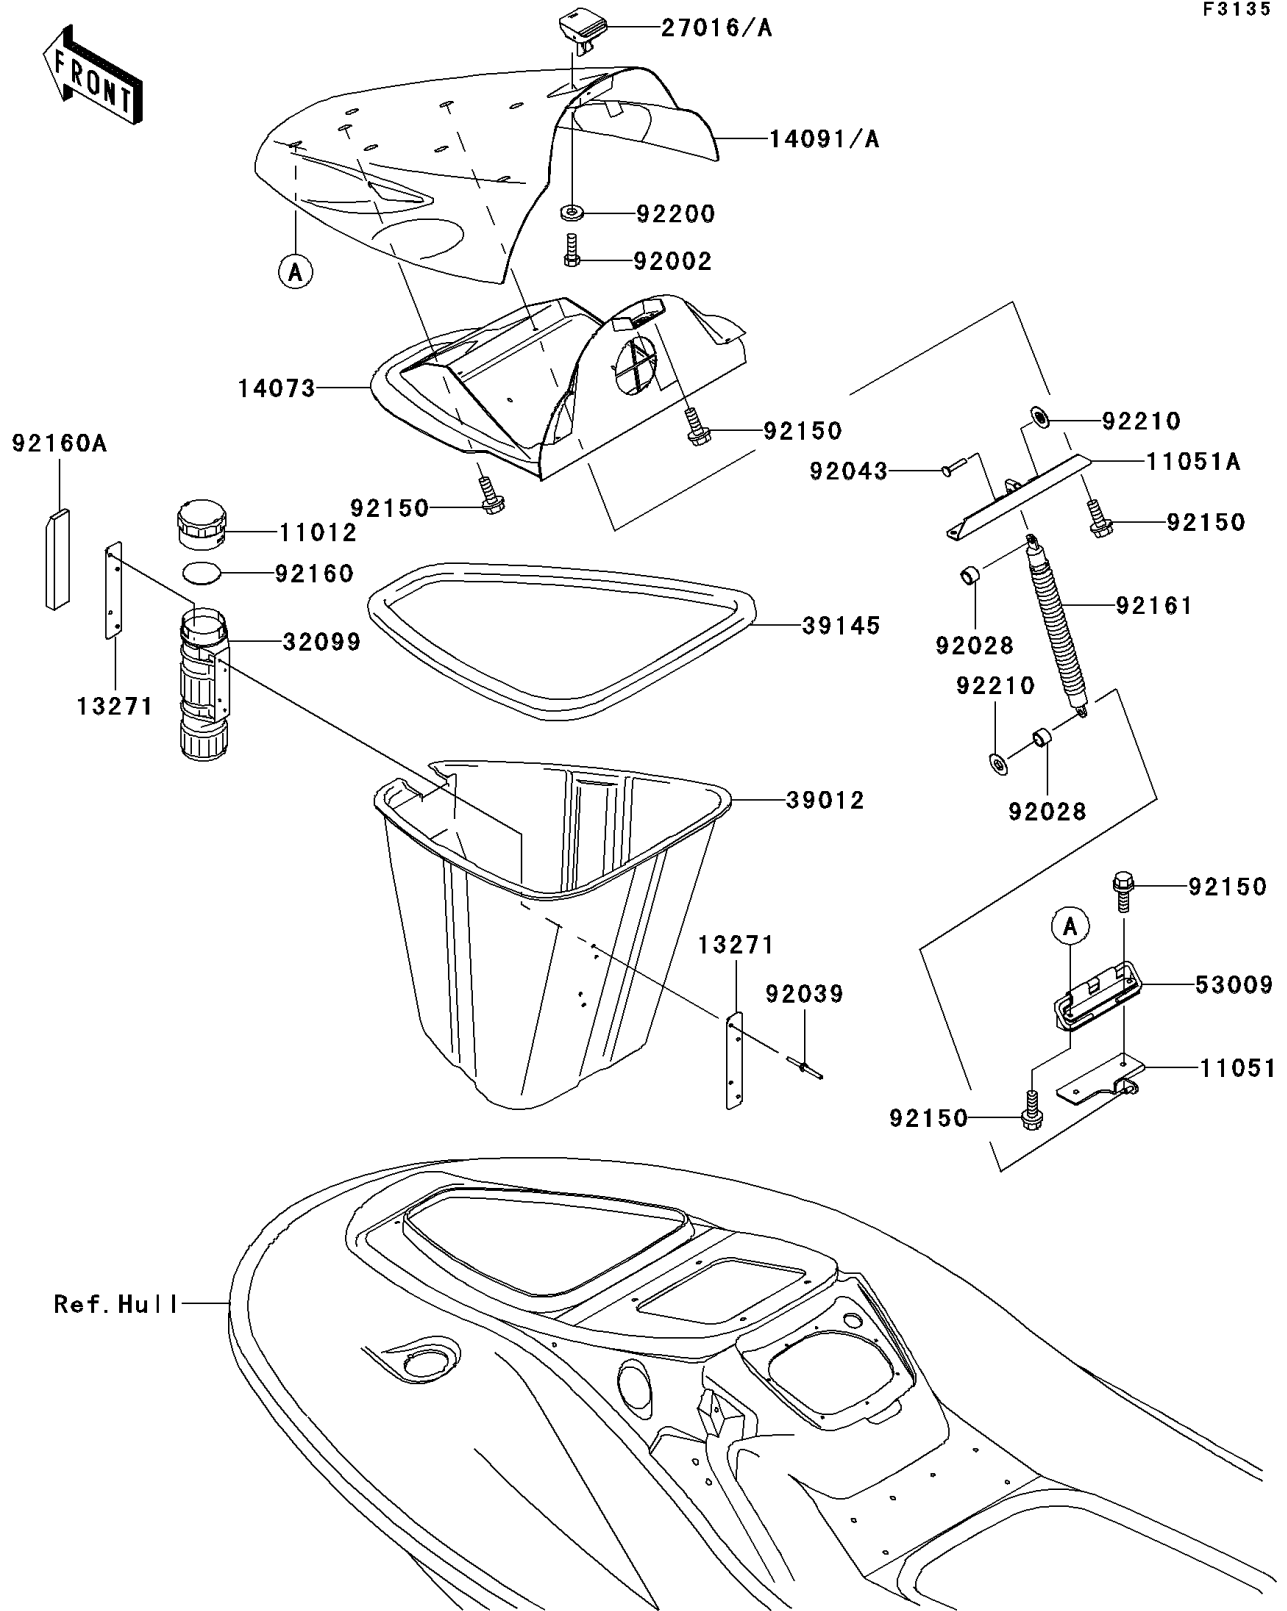

2002 JET SKI® 1200 STX®-R PARTS DIAGRAM

Hull Front Fittings

F3135

2002 JET SKI® 1200 STX®-R PARTS LIST

Hull Front Fittings

ITEM NAME	PART NUMBER	QUANTITY
CAP,FIRE EXTINGUISHER (Ref # 11012)	11012-3766	1
BRACKET (Ref # 11051)	11051-3741	1
BRACKET (Ref # 11051A)	11051-3766	1
PLATE,FIRE EXTINGUISHER (Ref # 13271)	13271-3775	1
DUCT,FR (Ref # 14073)	14073-3777	1
COVER,HATCH,J.WHITE (Ref # 14091A)	14091-3734-8C	1
LOCK-ASSY,HATCH COVER (Ref # 27016)	27016-3751	1
CASE,FIRE EXTINGUISHER (Ref # 32099)	32099-3769	1
CASE-STORAGE,FR (Ref # 39012)	39012-3726	1
TRIM-SEAL,L=1380 (Ref # 39145)	39145-3773	1
HINGE,HATCH COVER (Ref # 53009)	53009-3725	1
BOLT,5X16 (Ref # 92002)	92002-3747	1
BUSHING (Ref # 92028)	92028-3765	1
RIVET (Ref # 92039)	92039-3755	1
PIN,6X33 (Ref # 92043)	92043-3748	1
BOLT,6X18 (Ref # 92150)	92150-3729	1
DAMPER (Ref # 92160)	92160-3814	1
DAMPER (Ref # 92160A)	92160-3821	1
DAMPER (Ref # 92161)	92161-3705	1
WASHER,5.9X16X1.5 (Ref # 92200)	92200-3714	1
NUT,SPEED,6MM (Ref # 92210)	92210-3739	1