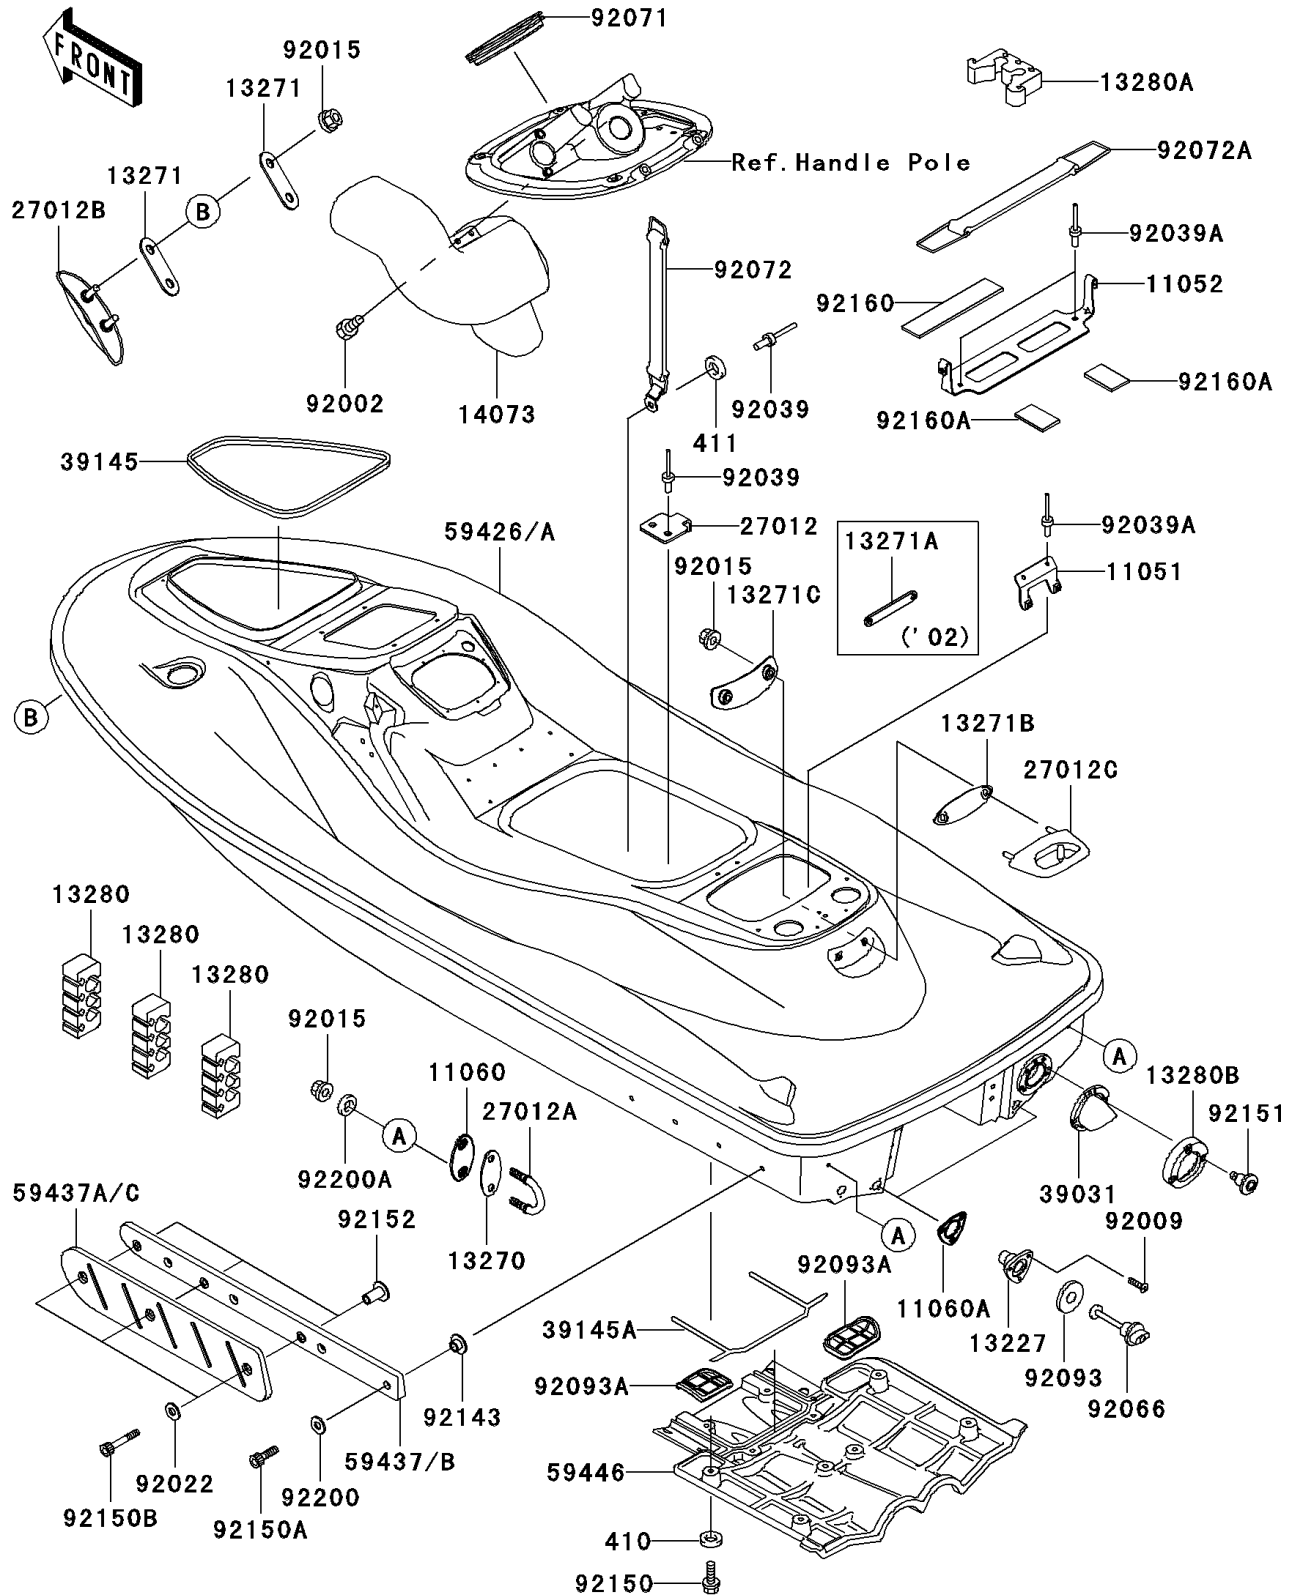

## 2002 JET SKI® 1200 STX®-R PARTS LIST

Hull

ITEM NAME	PART NUMBER	QUANTITY
BRACKET,BREATHING-BILGE (Ref # 11051)	11051-3802	1
BRACKET (Ref # 11052)	11052-3765	1
GASKET,U HOOK,RR (Ref # 11060)	11060-3800	1
GASKET,DRAIN PLUG (Ref # 11060A)	11060-3801	1
HOUSING,DRAIN PLUG (Ref # 13227)	13227-3711	1
PLATE (Ref # 13270)	13270-3860	1
PLATE (Ref # 13271)	13271-3724	1
PLATE,REAR TOWING HOOK (Ref # 13271A)	13271-3774	1
HOLDER (Ref # 13280)	13280-3703	1
HOLDER,FUEL FILTER (Ref # 13280A)	13280-3705	1
HOLDER,EXHAUST VALVE (Ref # 13280B)	13280-3718	1
DUCT (Ref # 14073)	14073-3781	1
HOOK (Ref # 27012)	27012-3787	1
HOOK (Ref # 27012A)	27012-3797	1
HOOK,BOW,F.BLACK (Ref # 27012B)	27012-3822-6Z	1
HOOK,REAR TOWING,F.BLACK (Ref # 27012C)	27012-3836-6Z	1
CAP-END (Ref # 39031)	39031-3704	1
TRIM-SEAL,L=1412 (Ref # 39145)	39145-3748	1
TRIM-SEAL,JET PUMP COVER (Ref # 39145A)	39145-3768	1
HULL-COMP,J.WHITE (Ref # 59426)	59426-3914-8C	1
STABILIZER,RIGHT BASE,F.BLACK (Ref # 59437)	59437-3725-6Z	1
STABILIZER,RIGHT WING,F.BLACK (Ref # 59437A)	59437-3727-6Z	1
STABILIZER,LEFT BASE,F.BLACK (Ref # 59437B)	59437-3728-6Z	1
STABILIZER,LEFT WING,F.BLACK (Ref # 59437C)	59437-3730-6Z	1
COVER-JET PUMP (Ref # 59446)	59446-3754	1
BOLT,6X20 (Ref # 92002)	92002-3755	1
SCREW,TAPPING,4X16 (Ref # 92009)	92009-3849	1
NUT,FLANGED,8MM (Ref # 92015)	92015-3709	1
WASHER (Ref # 92022)	92022-567	1