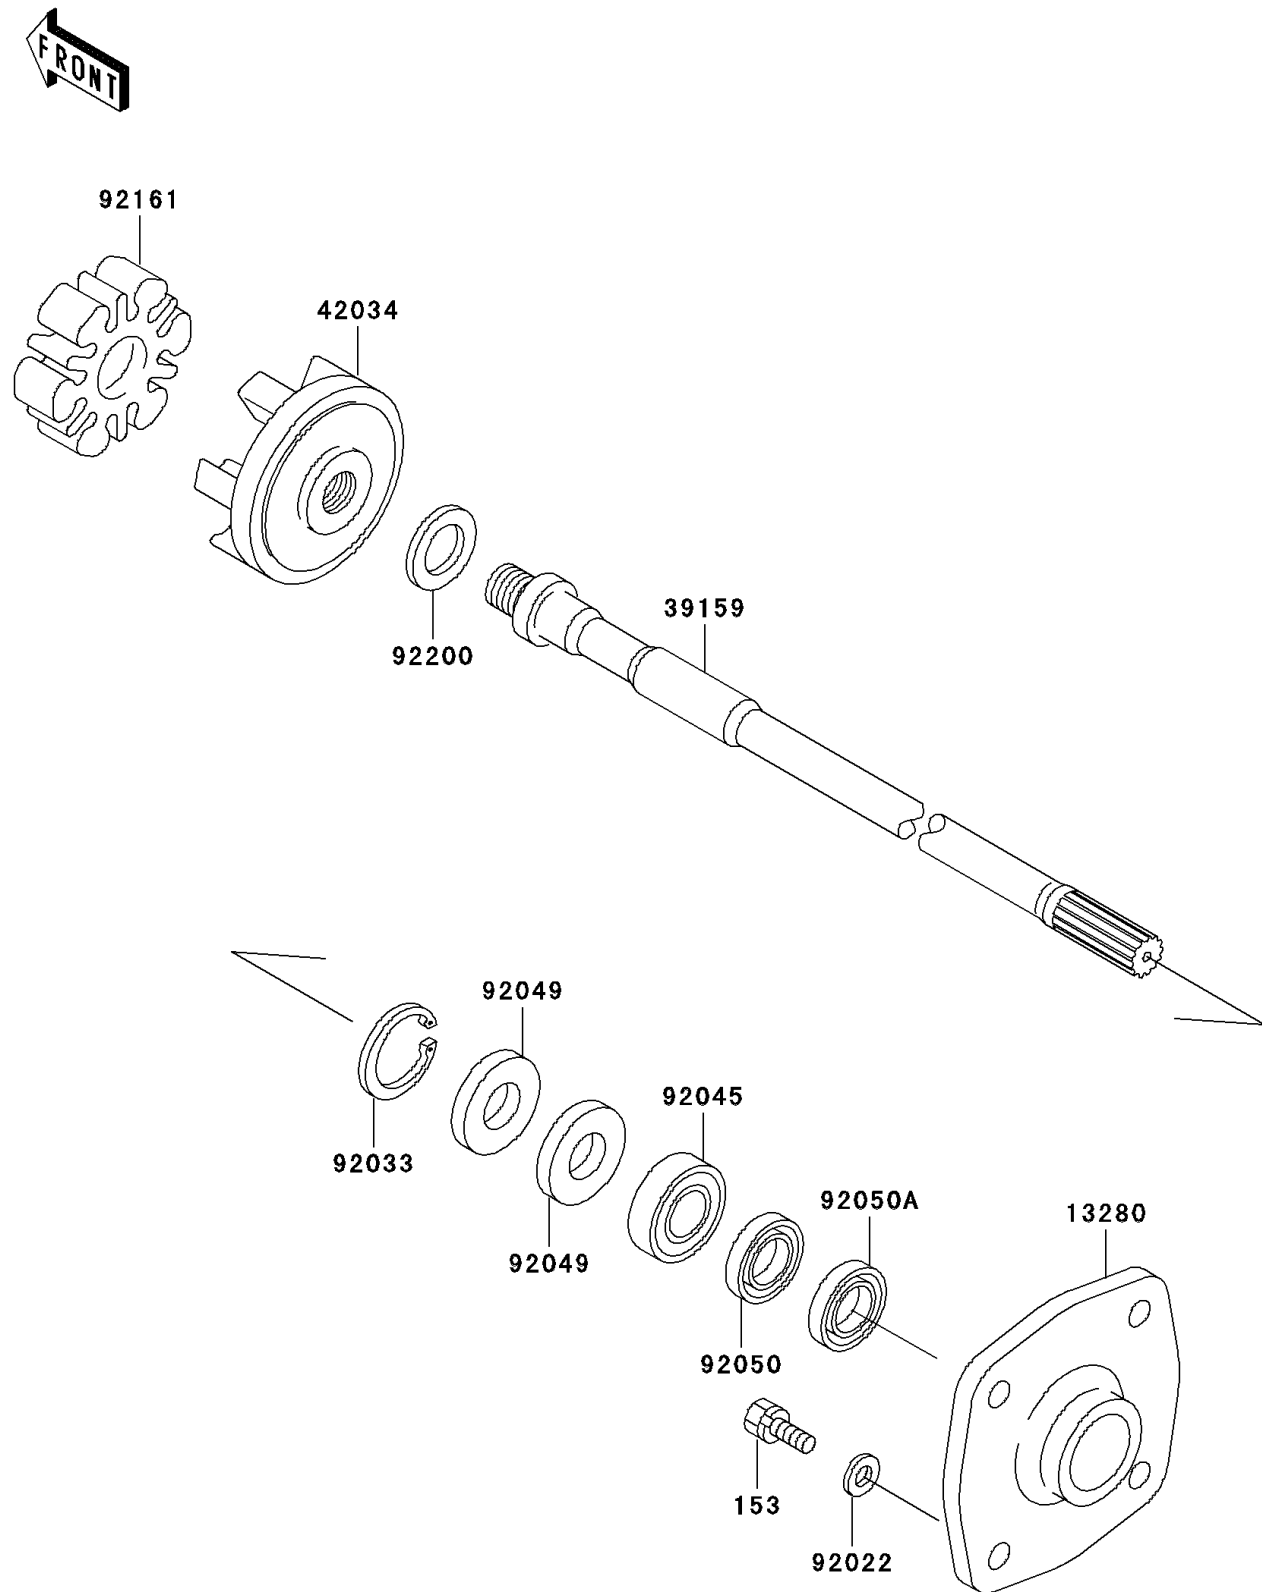

## 2002 JET SKI® 1200 STX®-R PARTS DIAGRAM

Drive Shaft

E3134

## 2002 JET SKI® 1200 STX®-R PARTS LIST

Drive Shaft

ITEM NAME	PART NUMBER	QUANTITY
BOLT-WS-SMALL (Ref # 153)	153R0830	1
HOLDER (Ref # 13280)	13280-3730	1
SHAFT-DRIVE (Ref # 39159)	39159-3732	1
COUPLING (Ref # 42034)	42034-3711	1
WASHER,8.2X18X1.5 (Ref # 92022)	92022-1964	1
RING-SNAP,42MM (Ref # 92033)	92033-3713	1
BEARING-BALL,60042RD (Ref # 92045)	92045-3705	1
SEAL-OIL,S620426 (Ref # 92049)	92049-3707	1
SEAL-OIL,SCY20368 (Ref # 92050)	92050-502	1
SEAL-OIL,SC20367 (Ref # 92050A)	92050-503	1
DAMPER (Ref # 92161)	92161-3711	1
WASHER,24X32X2.0 (Ref # 92200)	92200-3739	1