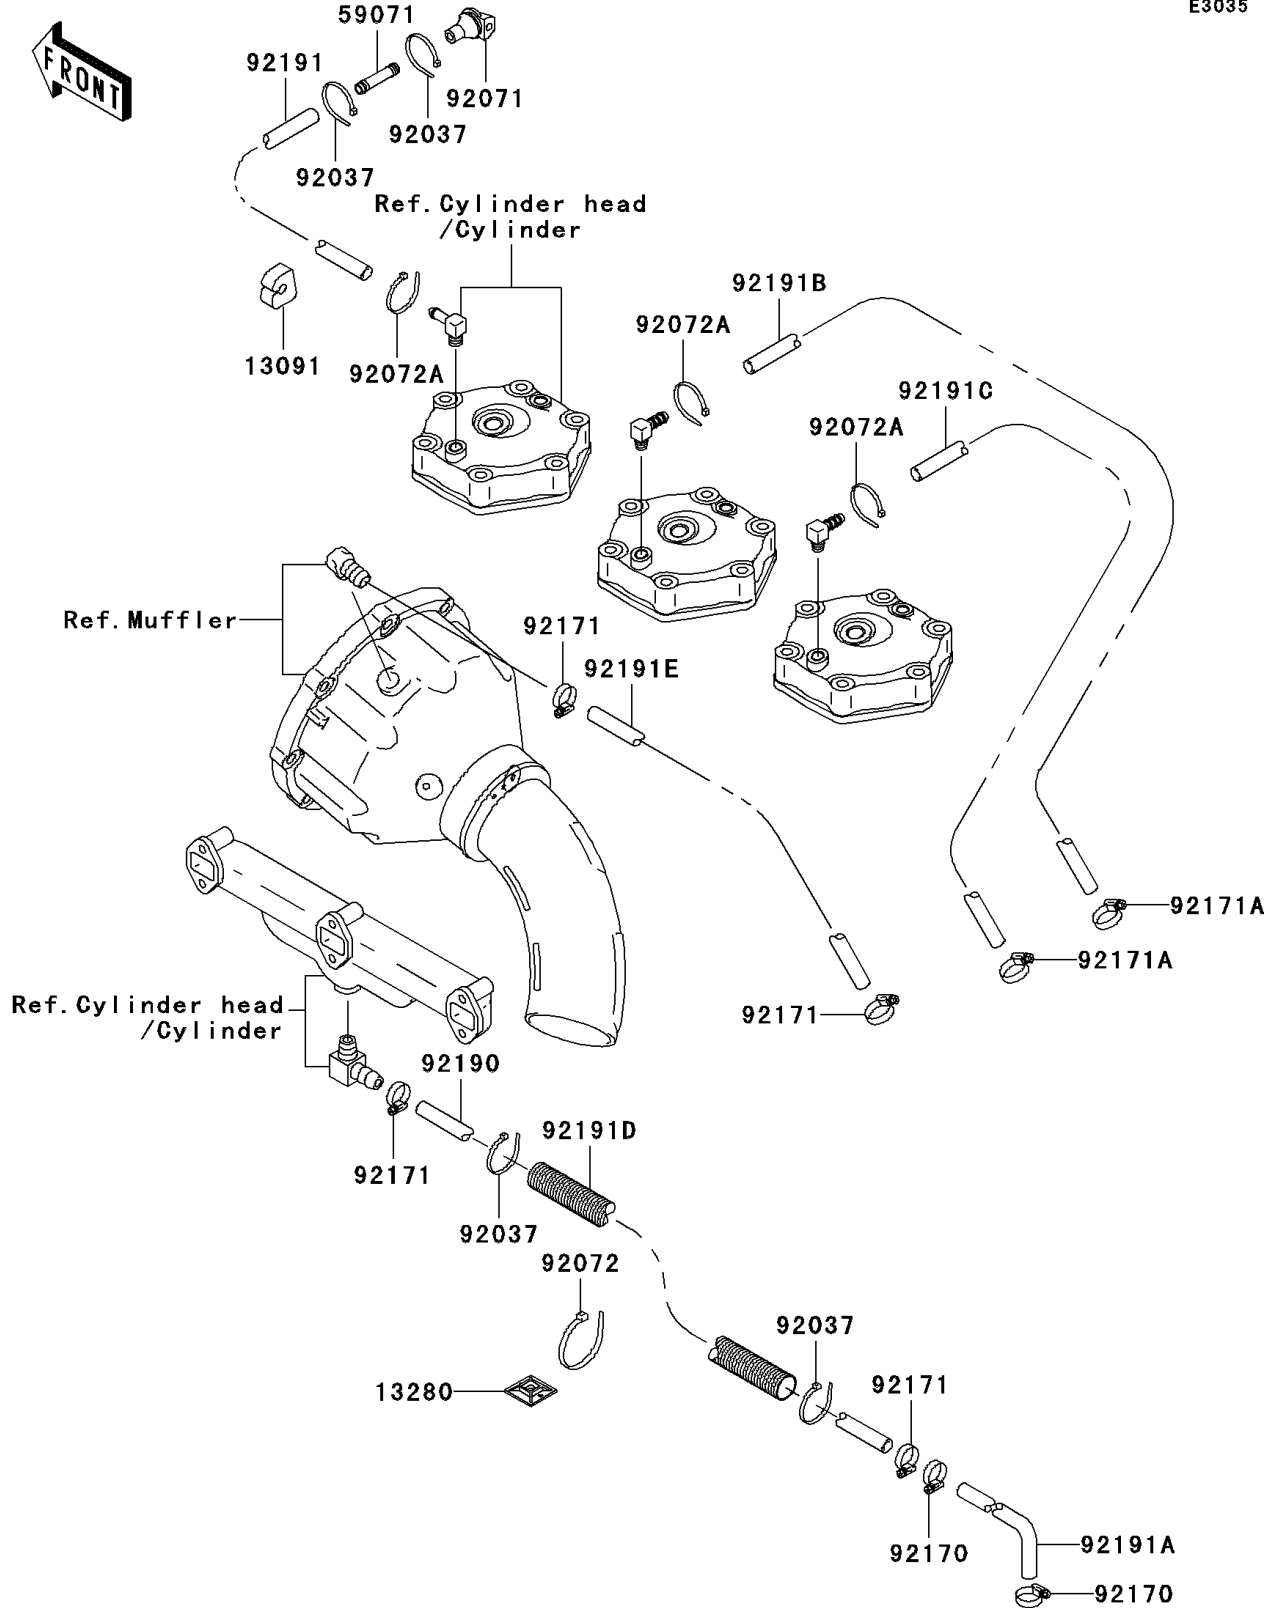

## 2002 JET SKI® 1200 STX®-R PARTS DIAGRAM

Cooling

E3035

## 2002 JET SKI® 1200 STX®-R PARTS LIST

### Cooling

ITEM NAME	PART NUMBER	QUANTITY
HOLDER (Ref # 13091)	13091-3712	1
HOLDER (Ref # 13280)	13280-3706	1
JOINT (Ref # 59071)	59071-3764	1
CLAMP (Ref # 92037)	92037-1173	1
GROMMET (Ref # 92071)	92071-3815	1
BAND,L=148 (Ref # 92072)	92072-3768	1
BAND (Ref # 92072A)	92072-3848	1
CLAMP (Ref # 92170)	92170-3718	1
CLAMP (Ref # 92171)	92171-3701	1
CLAMP (Ref # 92171A)	92171-3702	1
TUBE,CHAMBER-TAIL PIPE (Ref # 92190)	92190-3998	1
TUBE,SENSOR-DECK (Ref # 92191)	92191-3748	1
TUBE,PUMP-HULL (Ref # 92191A)	92191-3785	1
TUBE,9X15X1200 (Ref # 92191B)	92191-3844	1
TUBE,9X15X1050 (Ref # 92191C)	92191-3845	1
TUBE (Ref # 92191D)	92191-3884	1
TUBE,MANIFOLD-HULL (Ref # 92191E)	92191-3951	1