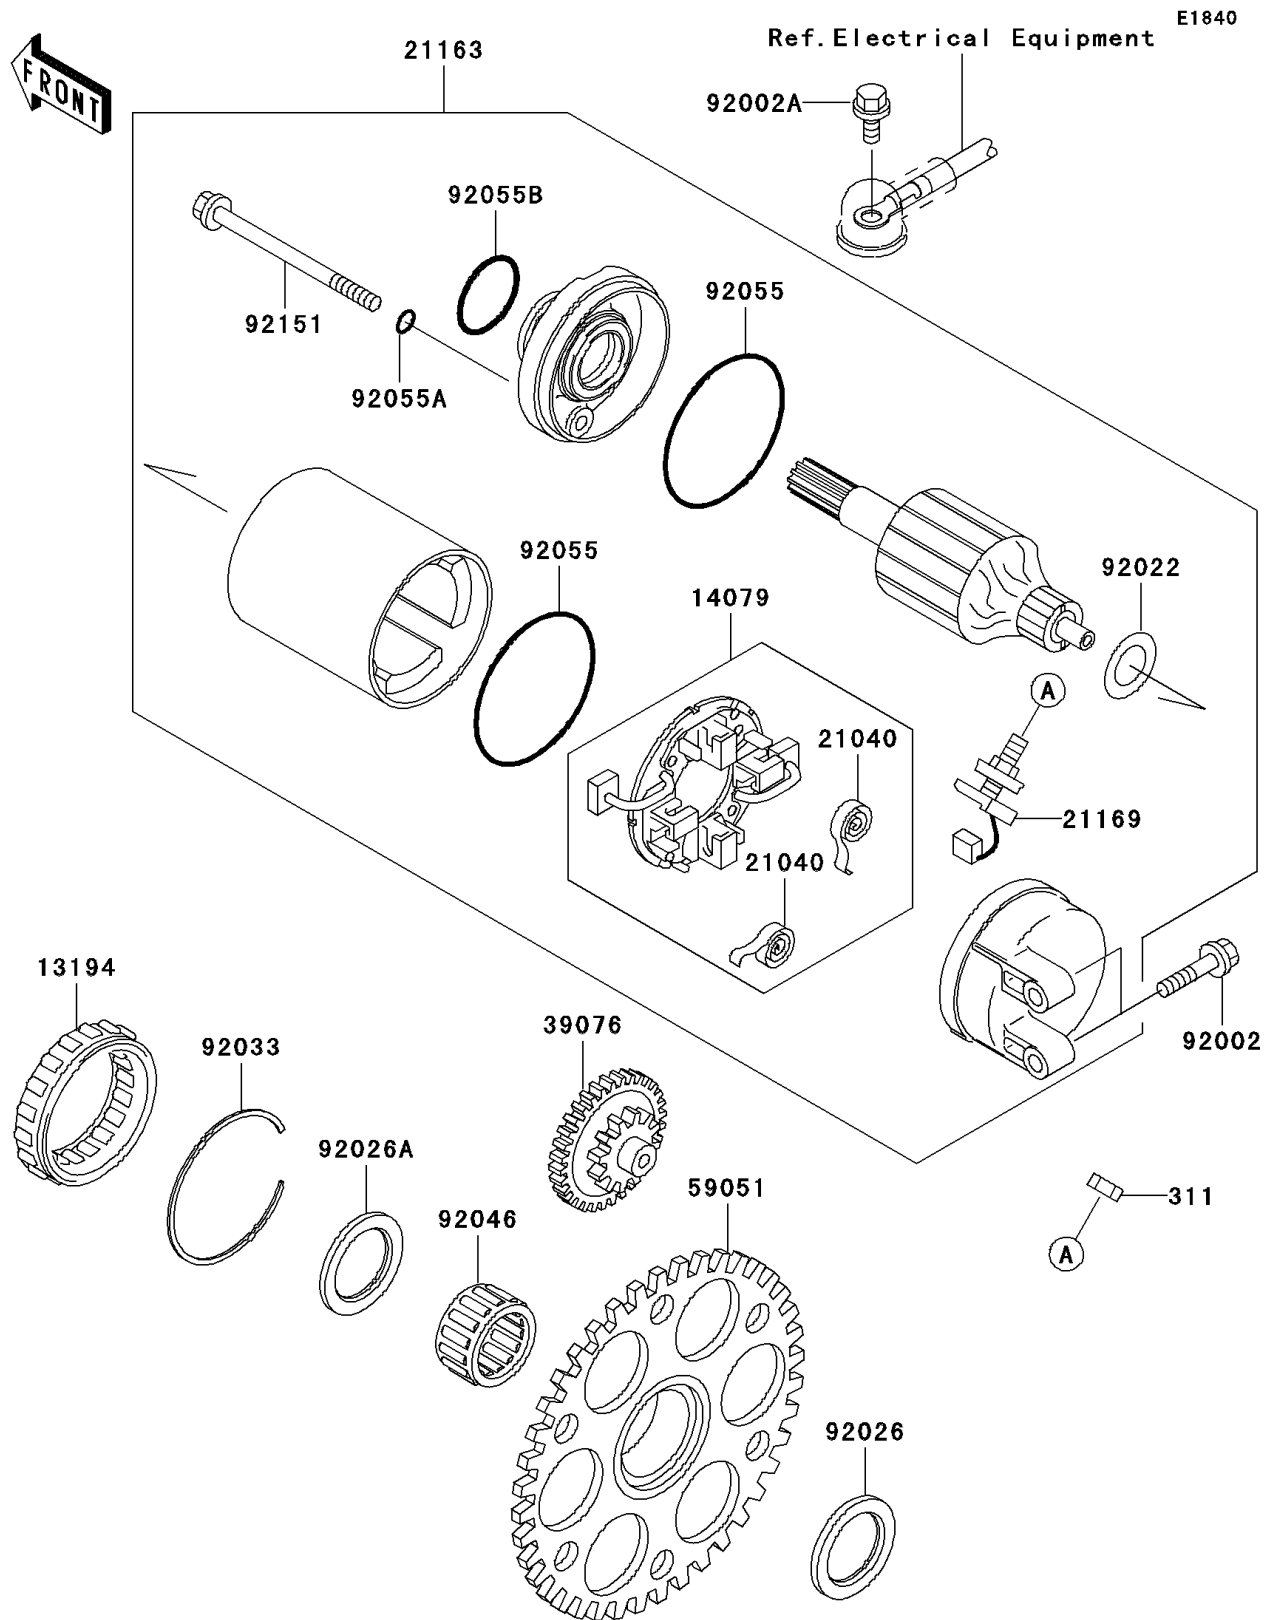

2002 JET SKI® 1200 STX®-R PARTS DIAGRAM

Starter Motor

2002 JET SKI® 1200 STX®-R PARTS LIST

Starter Motor

ITEM NAME	PART NUMBER	QUANTITY
NUT-HEX,6MM (Ref # 311)	311R0600	1
CLUTCH-ONEWAY (Ref # 13194)	13194-3705	1
HOLDER-ASSY (Ref # 14079)	14079-3725	1
SPRING-BRUSH (Ref # 21040)	21040-3702	1
STARTER-ELECTRIC (Ref # 21163)	21163-3719	1
TERMINAL (Ref # 21169)	21169-3701	1
LIMITER (Ref # 39076)	39076-3703	1
GEAR-SPUR (Ref # 59051)	59051-3706	1
BOLT,6X25 (Ref # 92002)	92002-3714	1
BOLT,6X12 (Ref # 92002A)	92002-3763	1
WASHER (Ref # 92022)	92022-2200	1
SPACER,28X38X3.0 (Ref # 92026)	92026-3738	1
SPACER,26.3X38X2.5 (Ref # 92026A)	92026-3739	1
RING-SNAP (Ref # 92033)	92033-3731	1
BEARING-NEEDLE,KT283315E01 (Ref # 92046)	92046-3701	1
RING-O,62MM (Ref # 92055)	92055-1260	1
RING-O,4.5MM (Ref # 92055A)	92055-1261	1
RING-O,24.4MM (Ref # 92055B)	92055-1262	1
BOLT (Ref # 92151)	92151-3809	1