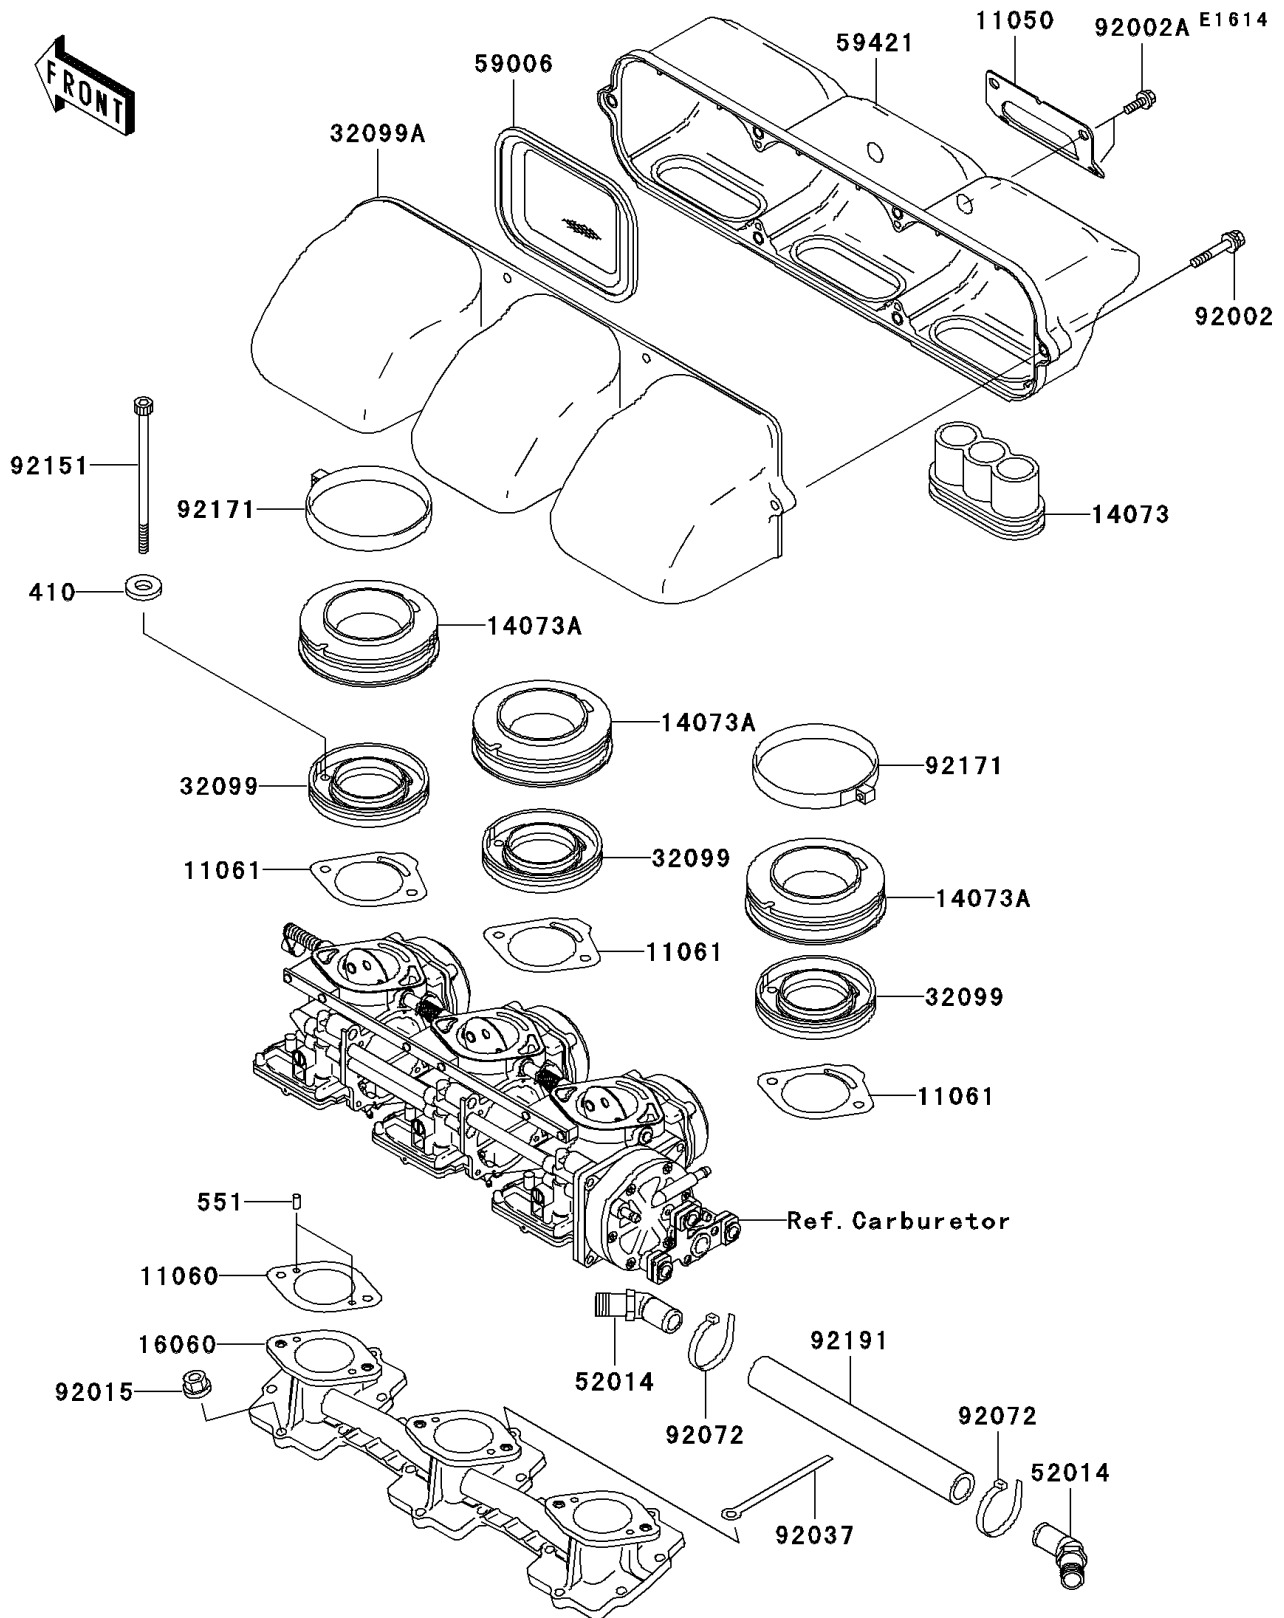

2002 JET SKI® 1200 STX®-R PARTS DIAGRAM

Flame Arrester

2002 JET SKI® 1200 STX®-R PARTS LIST

Flame Arrester

ITEM NAME	PART NUMBER	QUANTITY
WASHER-PLAIN-SMALL,6MM (Ref # 410)	410S0600	1
PIN-DOWEL (Ref # 551)	551R0408	1
BRACKET (Ref # 11050)	11050-3754	1
GASKET (Ref # 11060)	11060-3788	1
GASKET,CARBURETOR (Ref # 11061)	11061-3704	1
DUCT (Ref # 14073)	14073-3776	1
DUCT (Ref # 14073A)	14073-3785	1
PIPE-INTAKE (Ref # 16060)	16060-3708	1
CASE (Ref # 32099)	32099-3831	1
CASE,ARRESTER (Ref # 32099A)	32099-3843	1
ELBOW (Ref # 52014)	52014-3714	1
ARRESTER-FLAME (Ref # 59006)	59006-3715	1
COVER-INTAKE (Ref # 59421)	59421-3728	1
BOLT,6X35 (Ref # 92002)	92002-3715	1
BOLT,6X16 (Ref # 92002A)	92002-3728	1
NUT,6MM (Ref # 92015)	92015-3767	1
CLAMP,L=100 (Ref # 92037)	92037-3736	1
BAND (Ref # 92072)	92072-3848	1
BOLT,SOCKET,6X120 (Ref # 92151)	92151-3732	1
CLAMP (Ref # 92171)	92171-3707	1
TUBE,16.5X24.5X203 (Ref # 92191)	92191-3837	1