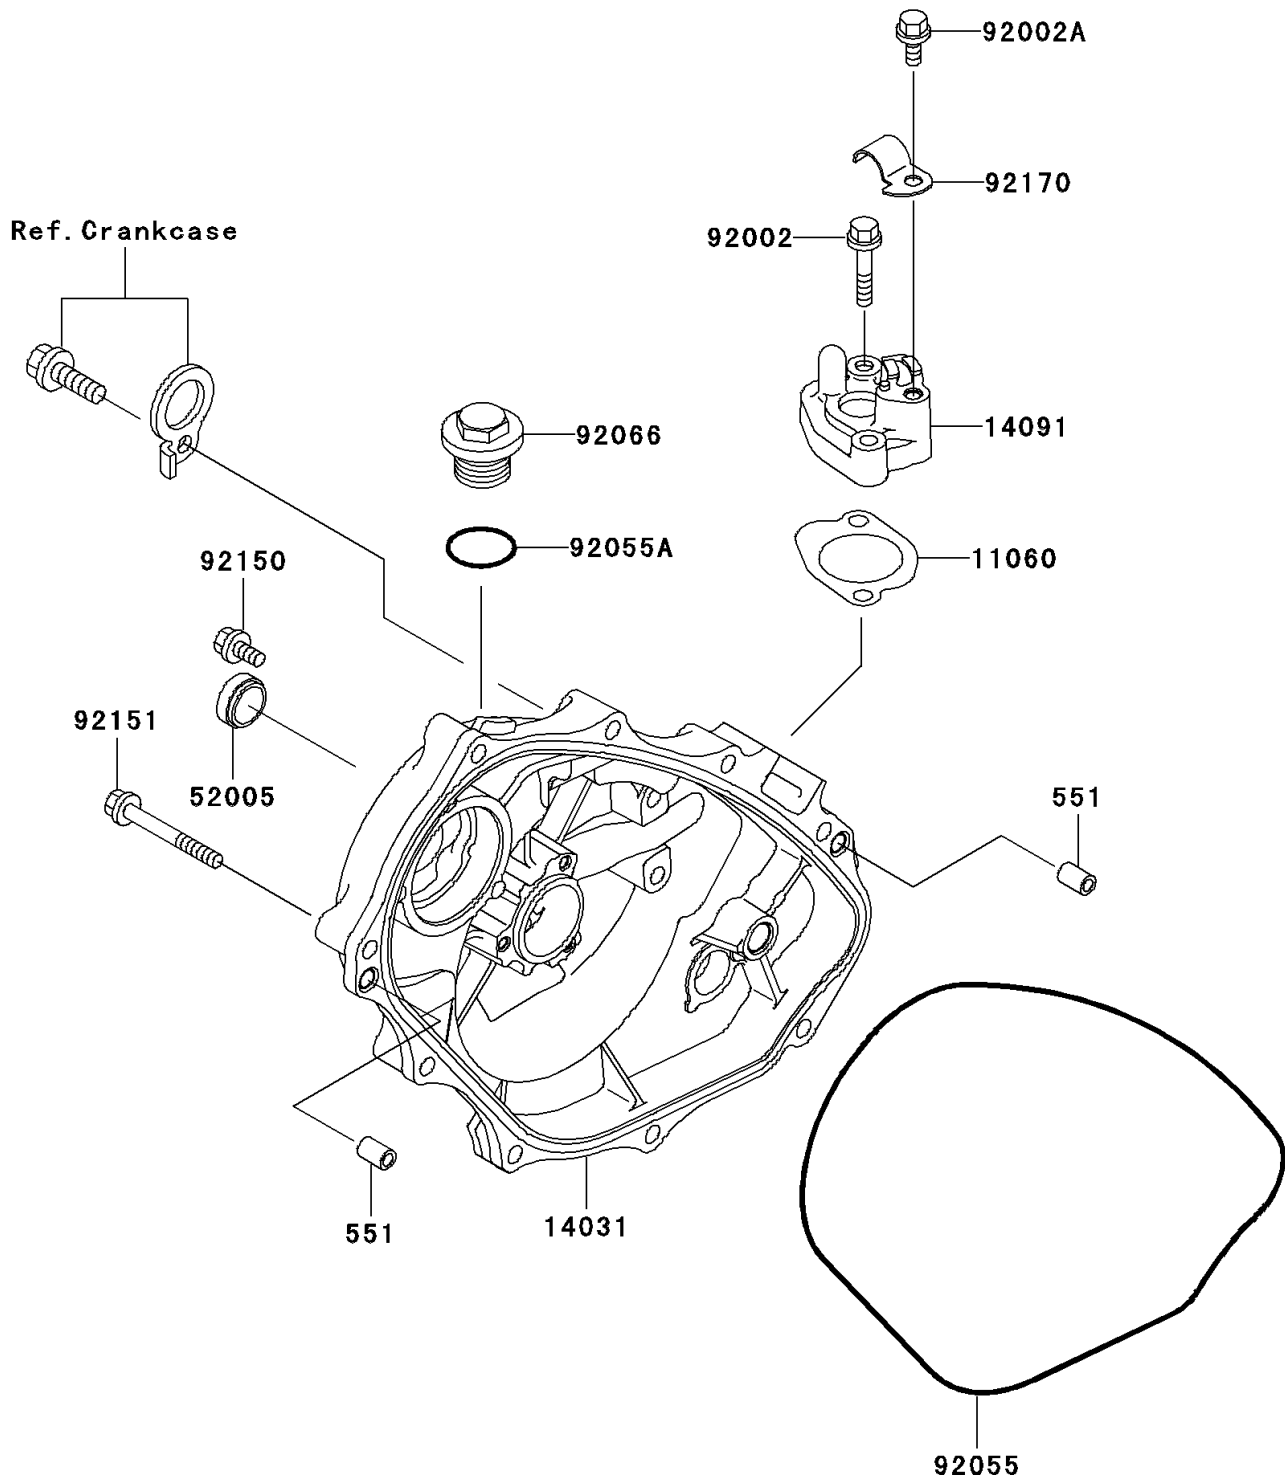

2002 JET SKI® 1200 STX®-R PARTS DIAGRAM

Engine Cover(s)

E1431

2002 JET SKI® 1200 STX®-R PARTS LIST

Engine Cover(s)

ITEM NAME	PART NUMBER	QUANTITY
PIN-DOWEL (Ref # 551)	551R0812	1
GASKET (Ref # 11060)	11060-3803	1
COVER-GENERATOR (Ref # 14031)	14031-3728	1
COVER (Ref # 14091)	14091-3702	1
GAUGE,OIL LEVEL (Ref # 52005)	52005-1055	1
BOLT,6X30 (Ref # 92002)	92002-3726	1
BOLT,6X12 (Ref # 92002A)	92002-3763	1
RING-O,3.0X220 (Ref # 92055)	92055-3748	1
RING-O (Ref # 92055A)	92055-515	1
PLUG (Ref # 92066)	92066-3739	1
BOLT,5X12 (Ref # 92150)	92150-3760	1
BOLT,6X35 (Ref # 92151)	92151-3768	1
CLAMP (Ref # 92170)	92170-3736	1