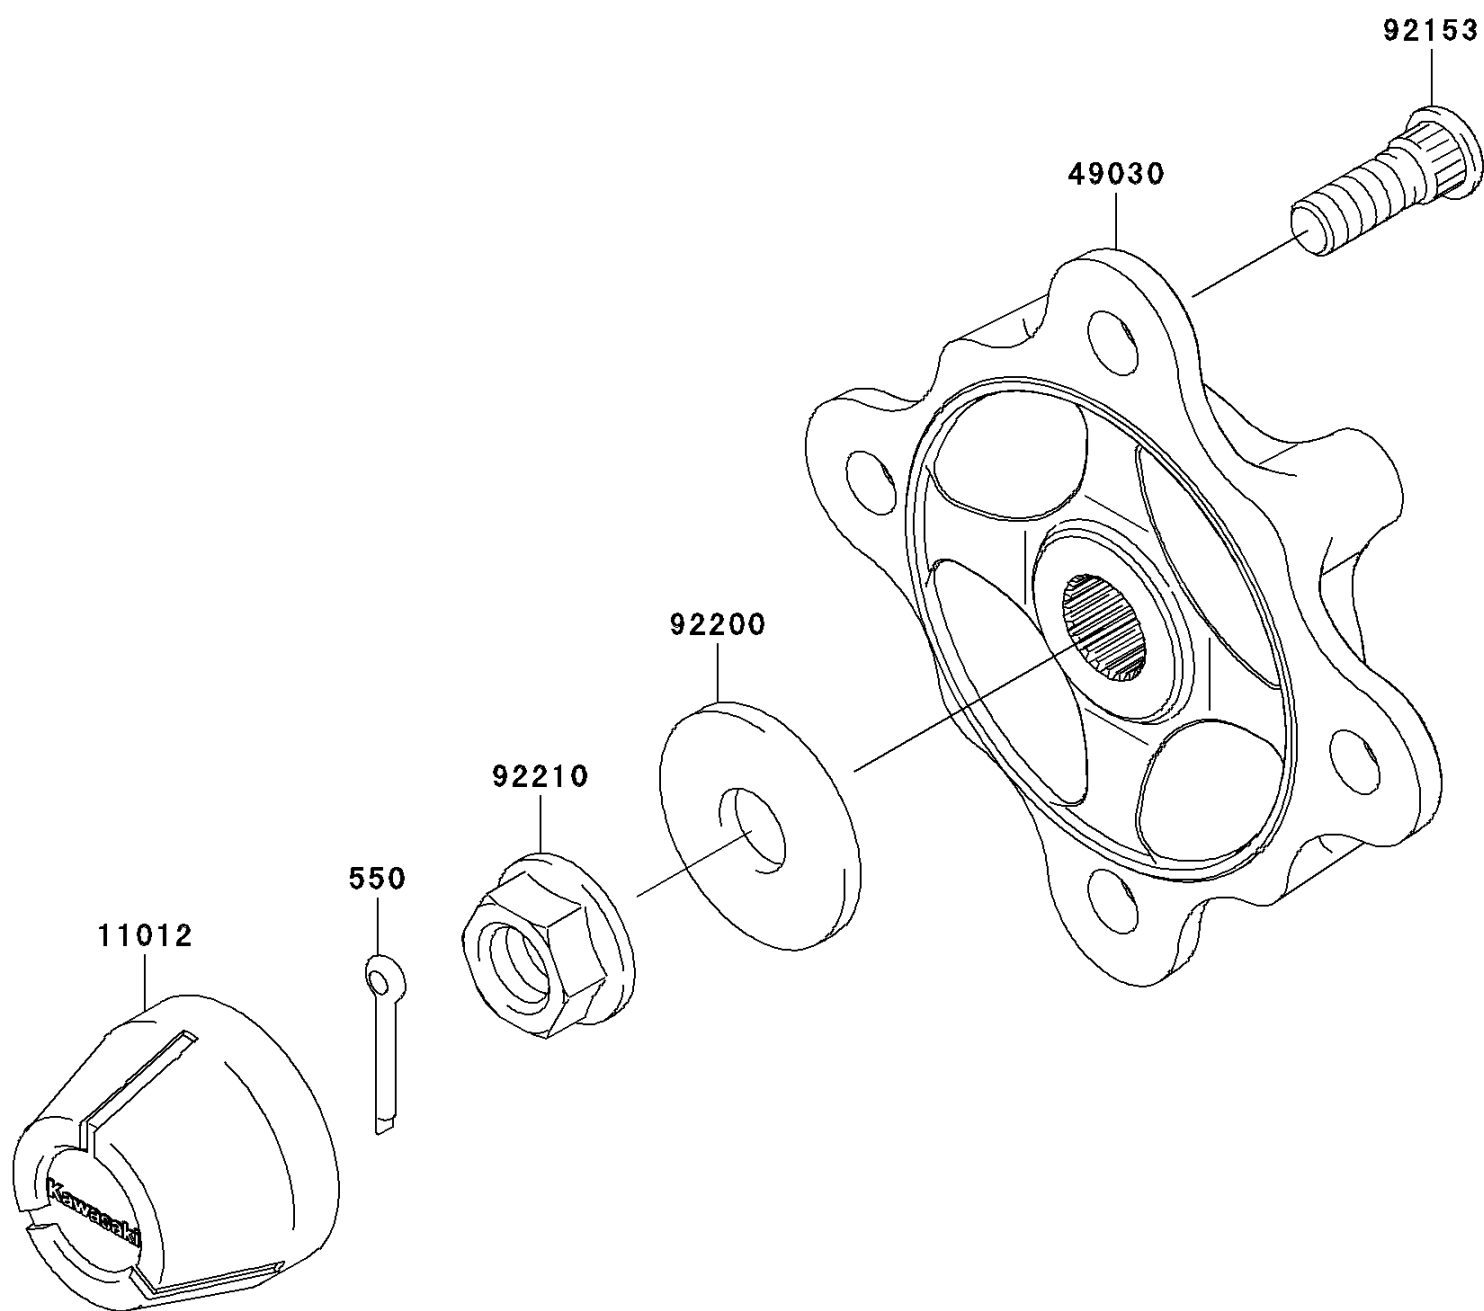

2008 Teryx® 750 4x4 PARTS DIAGRAM

Front Hubs/Brakes

F2230

2008 Teryx® 750 4x4 PARTS LIST

Front Hubs/Brakes

ITEM NAME	PART NUMBER	QUANTITY
PIN-COTTER,4.0X30 (Ref # 550)	550AA4030	1
CAP,WHEEL (Ref # 11012)	11012-1969	1
HUB,FR (Ref # 49030)	49030-0036	1
BOLT,12MM (Ref # 92153)	92153-1915	1
WASHER,18.5X52X4.5 (Ref # 92200)	92200-0425	1
NUT,FLANGED,18MM (Ref # 92210)	92210-0132	1