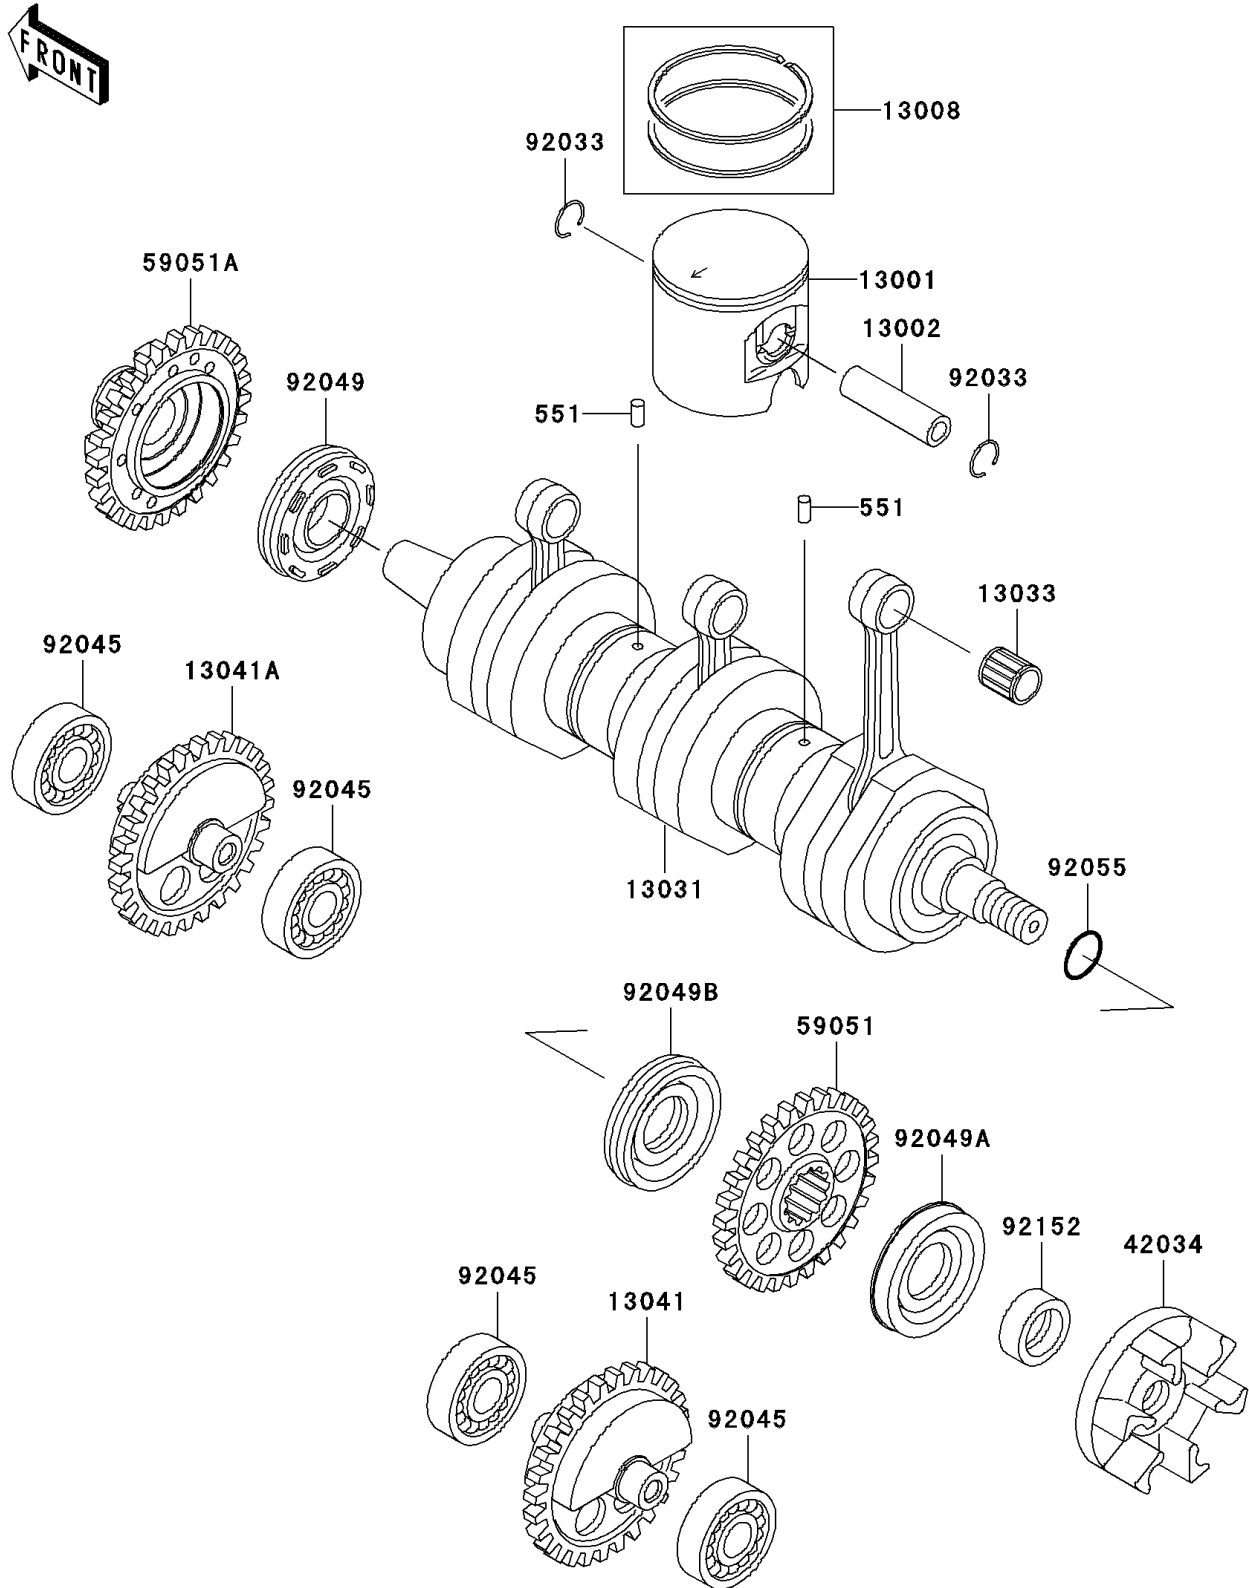

2002 JET SKI® 1200 STX®-R PARTS DIAGRAM

Crankshaft/Piston(s)

E1320

2002 JET SKI® 1200 STX®-R PARTS LIST

Crankshaft/Piston(s)

ITEM NAME	PART NUMBER	QUANTITY
PIN-DOWEL (Ref # 551)	551R0612	1
PISTON-ENGINE (Ref # 13001)	13001-3731	1
PIN-PISTON (Ref # 13002)	13002-3707	1
RING-SET-PISTON,STD (Ref # 13008)	13008-3708	1
CRANKSHAFT-COMP (Ref # 13031)	13031-3738	1
BEARING-SMALL END (Ref # 13033)	13033-3704	1
BALANCER,RR (Ref # 13041)	13041-3702	1
BALANCER,FR (Ref # 13041A)	13041-3703	1
COUPLING (Ref # 42034)	42034-3711	1
GEAR-SPUR (Ref # 59051)	59051-3704	1
GEAR-SPUR,FR (Ref # 59051A)	59051-3705	1
RING-SNAP (Ref # 92033)	92033-3729	1
BEARING-BALL,TMB204C4 (Ref # 92045)	92045-3728	1
SEAL-OIL,FW7357210ZS (Ref # 92049)	92049-3725	1
SEAL-OIL,FWJ7358069ZS (Ref # 92049A)	92049-3728	1
SEAL-OIL (Ref # 92049B)	92049-3730	1
RING-O,20.8X2.4 (Ref # 92055)	92055-3740	1
COLLAR,CRANKSHAFT,RR (Ref # 92152)	92152-3701	1