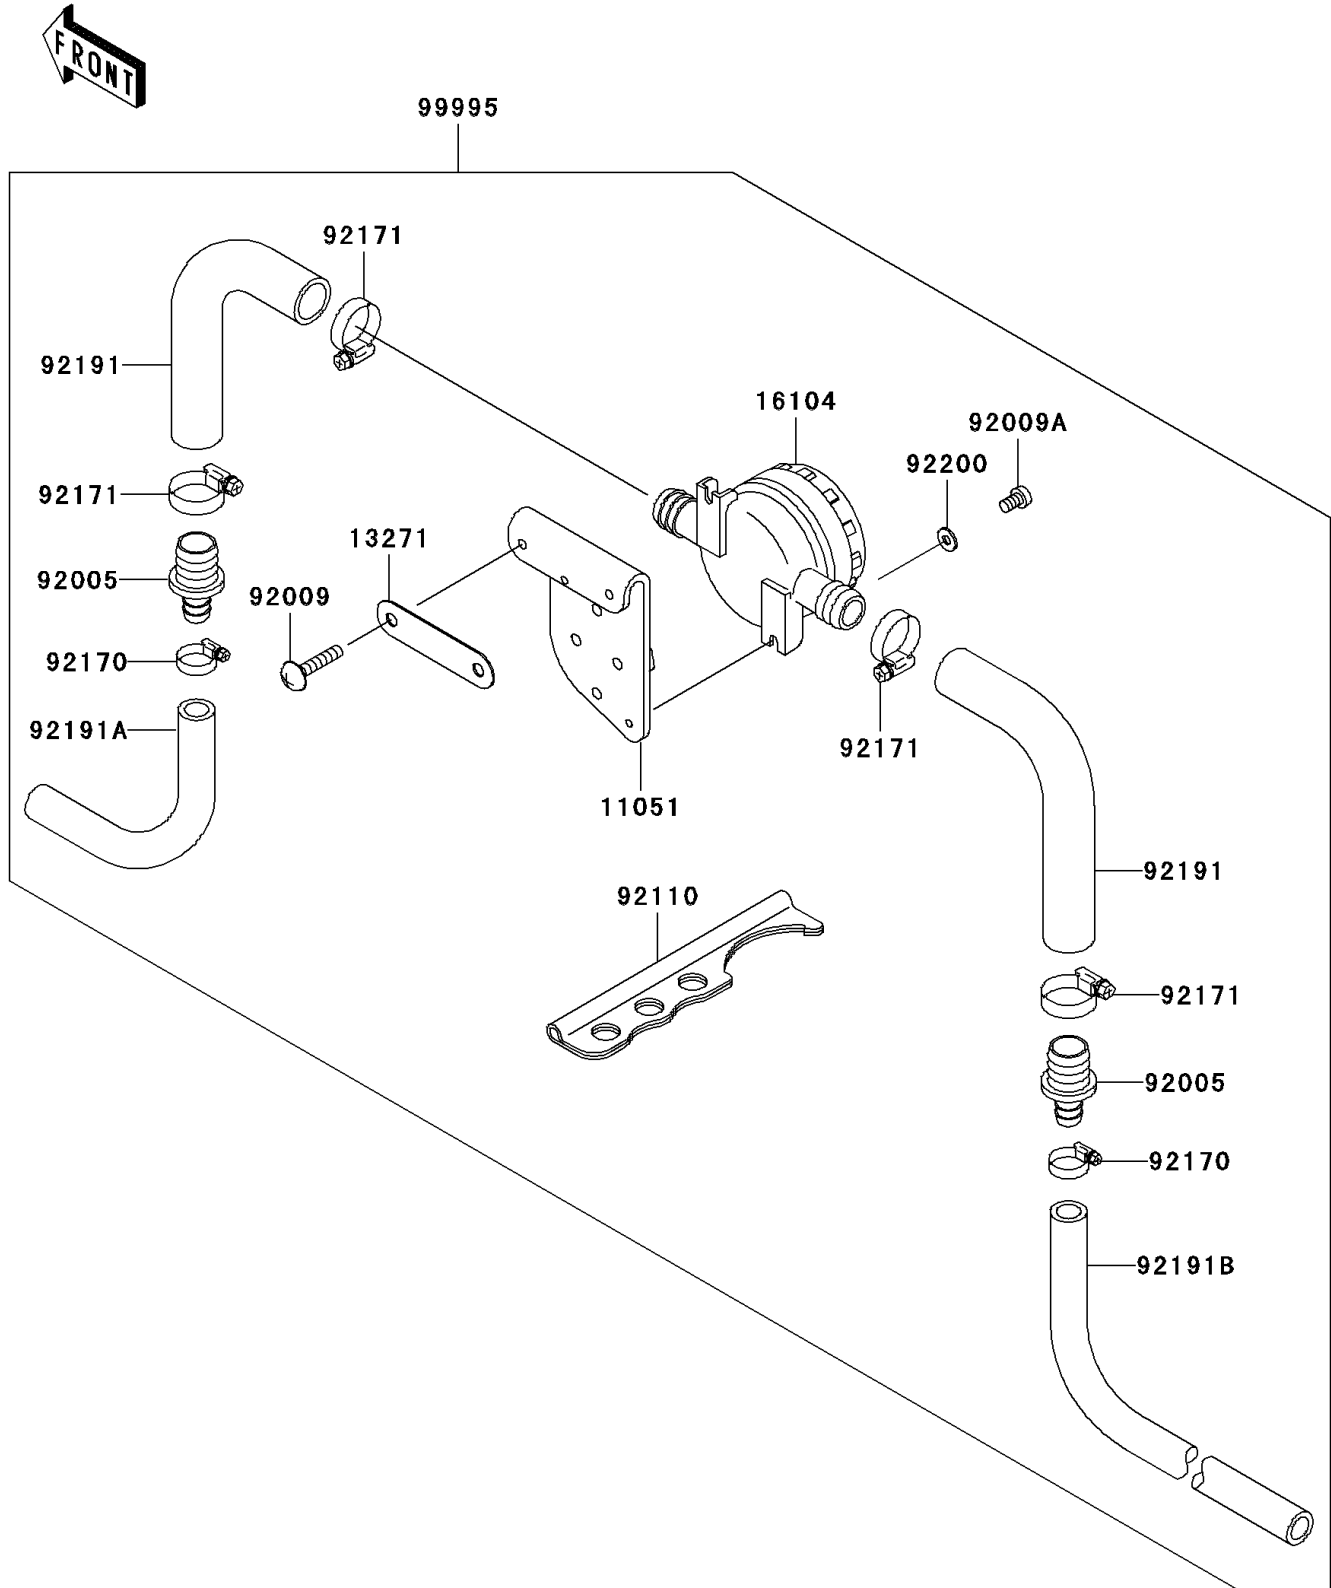

## 2003 JET SKI® 1100 STX® D.I. PARTS DIAGRAM

Optional Parts

F3890

## 2003 JET SKI® 1100 STX® D.I. PARTS LIST

Optional Parts

ITEM NAME	PART NUMBER	QUANTITY
BRACKET (Ref # 11051)	11051-3814	1
PLATE (Ref # 13271)	13271-3778	1
FILTER-COMP (Ref # 16104)	16104-3702	1
FITTING (Ref # 92005)	92005-3738	1
SCREW,6X30 (Ref # 92009)	92009-3866	1
SCREW,4X10 (Ref # 92009A)	92009-3867	1
TOOL-WRENCH (Ref # 92110)	92110-3704	1
CLAMP (Ref # 92170)	92170-3718	1
CLAMP (Ref # 92171)	92171-3704	1
TUBE,WATER FILTER (Ref # 92191)	92191-3917	1
TUBE,WATER FILTER-EX MANIFOLD (Ref # 92191A)	92191-3918	1
TUBE,WATER FILTER-HULL (Ref # 92191B)	92191-3919	1
WASHER,4.2X10X1.0 (Ref # 92200)	92200-3781	1
KIT.,WATER FILTER (Ref # 99995)	99995-3713	1