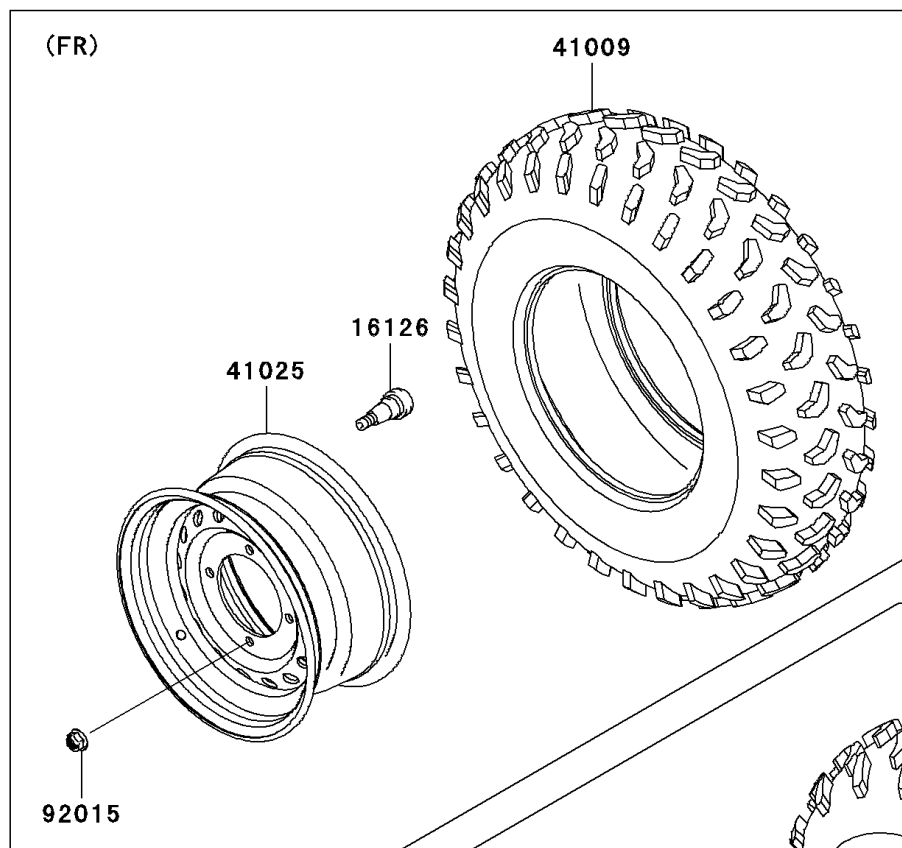

2008 Teryx® 750 4x4 PARTS DIAGRAM

Wheels/Tires

F2210

2008 Teryx® 750 4x4 PARTS LIST

Wheels/Tires

ITEM NAME	PART NUMBER	QUANTITY
VALVE (Ref # 16126)	16126-4001	1
TIRE,FR,26X8.00-12,M989 (Ref # 41009)	41009-0143	1
TIRE,RR,26X10.00-12,M990 (Ref # 41009A)	41009-0144	1
RIM,FR,12X6.0AT,F.S.BLACK (Ref # 41025)	41025-0077-397	1
RIM,RR,12X8.0AT,F.S.BLACK (Ref # 41025A)	41025-0078-397	1
NUT,12MM (Ref # 92015)	92015-1706	1