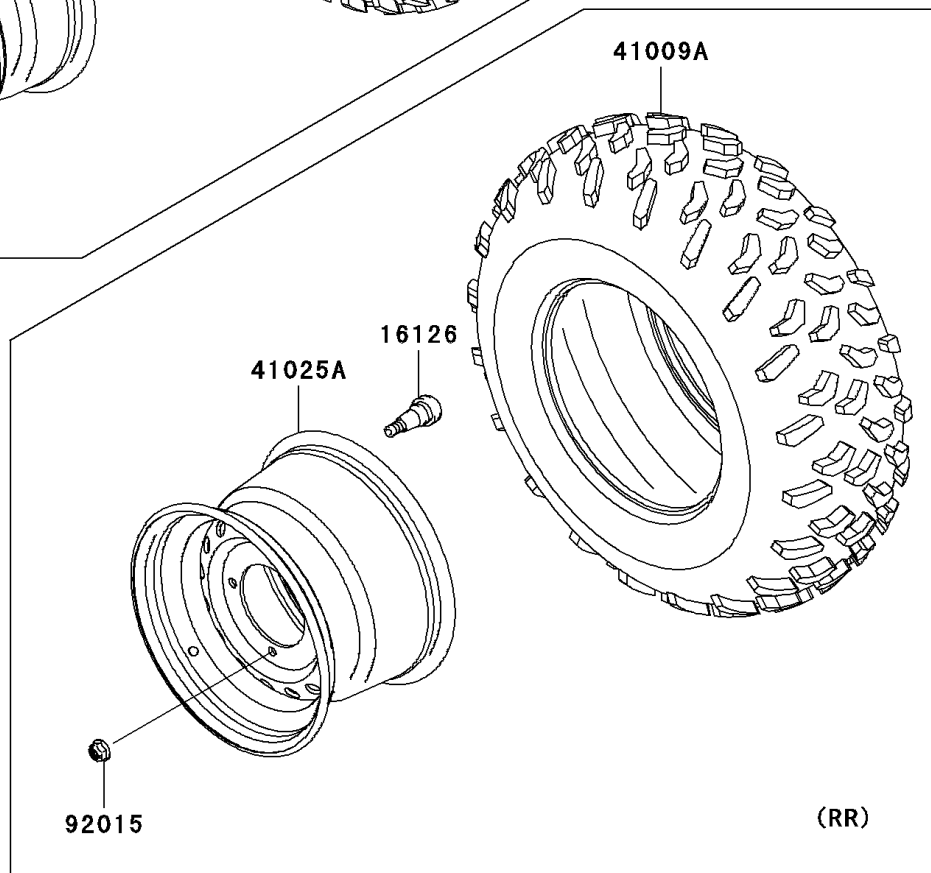

2008 Teryx® 750 4x4 PARTS DIAGRAM

Wheels/Tires

F2210

2008 Teryx® 750 4x4 PARTS LIST

Wheels/Tires

ITEM NAME	PART NUMBER	QUANTITY
VALVE (Ref # 16126)	16126-4001	1
TIRE,FR,26X8.00-12,M989 (Ref # 41009)	41009-0143	1
TIRE,RR,26X10.00-12,M990 (Ref # 41009A)	41009-0144	1
RIM,FR,12X6.0AT,F.S.BLACK (Ref # 41025)	41025-0077-397	1
RIM,RR,12X8.0AT,F.S.BLACK (Ref # 41025A)	41025-0078-397	1
NUT,12MM (Ref # 92015)	92015-1706	1