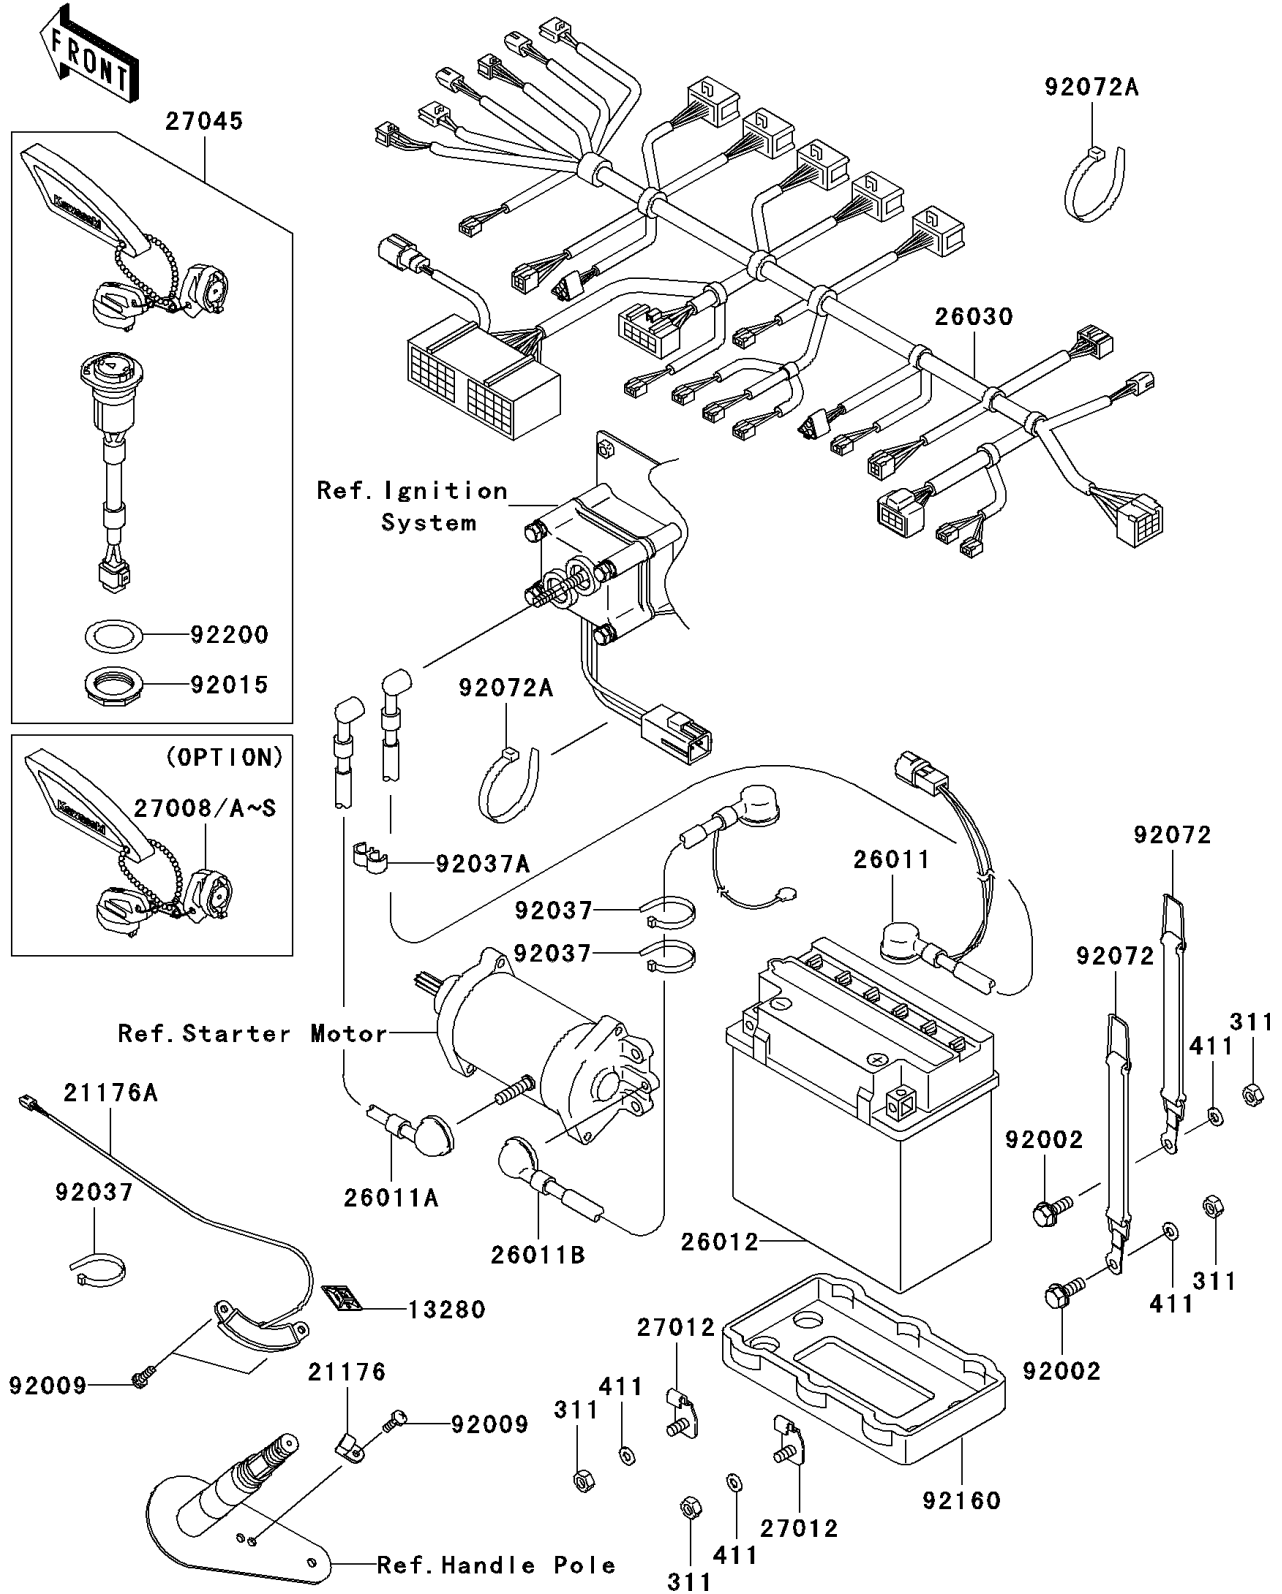

2003 JET SKI® 1100 STX® D.I. PARTS DIAGRAM

Electrical Equipment

F3181

2003 JET SKI® 1100 STX® D.I. PARTS LIST

Electrical Equipment

ITEM NAME	PART NUMBER	QUANTITY
HOLDER (Ref # 13280)	13280-3739	1
SENSOR,MAGNET (Ref # 21176)	21176-3746	1
SENSOR,HOLE IC (Ref # 21176A)	21176-3748	1
WIRE-LEAD,BATTERY(+)-RELAY (Ref # 26011)	26011-3898	1
WIRE-LEAD,RELAY-STARTER (Ref # 26011A)	26011-3899	1
WIRE-LEAD,BATTERY(-)-STARTER (Ref # 26011B)	26011-3902	1
BATTERY,YTX20L-BS,12V 18AH (Ref # 26012)	26012-3728	1
HARNESS,MAIN (Ref # 26030)	26030-3759	1
KEY-LOCK,MAGNETIC SW,#3001 (Ref # 27008)	27008-3745	1
KEY-LOCK,MAGNETIC SW,#3002 (Ref # 27008A)	27008-3746	1
KEY-LOCK,MAGNETIC SW,#3003 (Ref # 27008B)	27008-3747	1
KEY-LOCK,MAGNETIC SW,#3004 (Ref # 27008C)	27008-3748	1
KEY-LOCK,MAGNETIC SW,#3005 (Ref # 27008D)	27008-3749	1
KEY-LOCK,MAGNETIC SW,#3006 (Ref # 27008E)	27008-3750	1
KEY-LOCK,MAGNETIC SW,#3007 (Ref # 27008F)	27008-3751	1
KEY-LOCK,MAGNETIC SW,#3008 (Ref # 27008G)	27008-3752	1
KEY-LOCK,MAGNETIC SW,#3009 (Ref # 27008H)	27008-3753	1
KEY-LOCK,MAGNETIC SW,#3010 (Ref # 27008I)	27008-3754	1
KEY-LOCK,MAGNETIC SW,#3011 (Ref # 27008J)	27008-3755	1
KEY-LOCK,MAGNETIC SW,#3012 (Ref # 27008K)	27008-3756	1
KEY-LOCK,MAGNETIC SW,#3013 (Ref # 27008L)	27008-3757	1
KEY-LOCK,MAGNETIC SW,#3014 (Ref # 27008M)	27008-3758	1
KEY-LOCK,MAGNETIC SW,#3015 (Ref # 27008N)	27008-3759	1
KEY-LOCK,MAGNETIC SW,#3016 (Ref # 27008O)	27008-3760	1
KEY-LOCK,MAGNETIC SW,#3017 (Ref # 27008P)	27008-3761	1
NUT-HEX,6MM (Ref # 311)	311R0600	1
WASHER-PLAIN,6MM (Ref # 411)	411S0600	1
KEY-LOCK,MAGNETIC SW,#3018 (Ref # 27008Q)	27008-3762	1
KEY-LOCK,MAGNETIC SW,#3019 (Ref # 27008R)	27008-3763	1