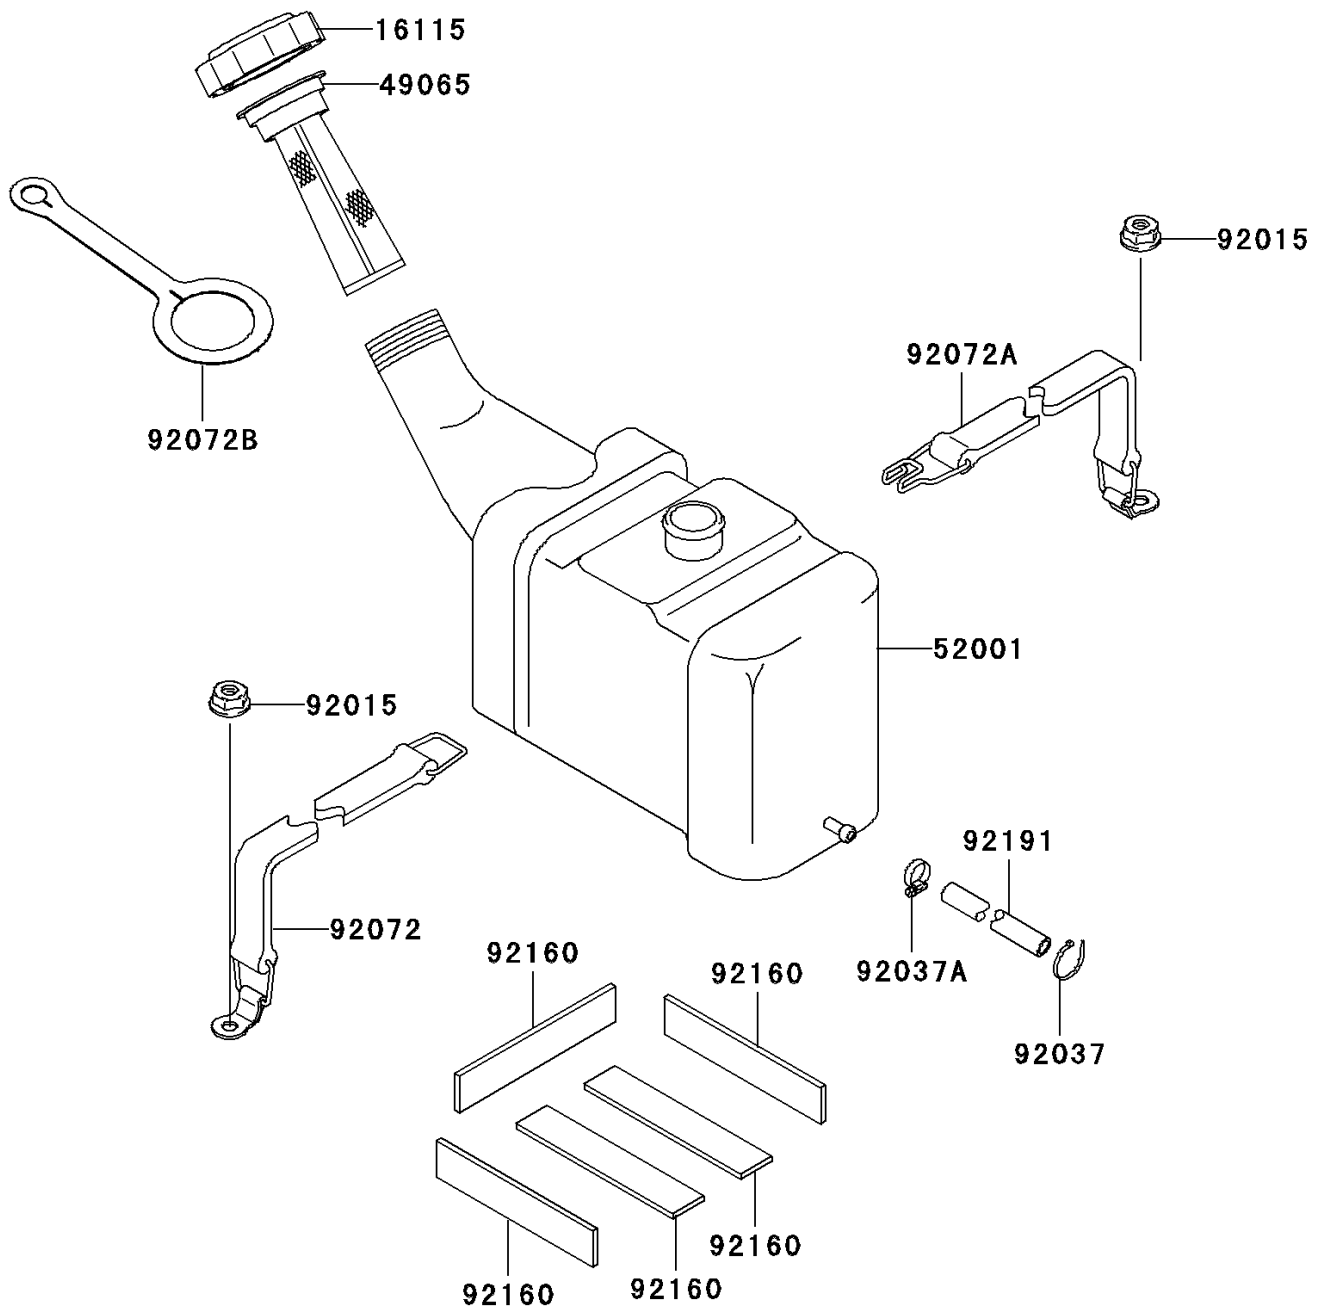

## 2003 JET SKI® 1100 STX® D.I. PARTS DIAGRAM

Oil Tank

F3174

## 2003 JET SKI® 1100 STX® D.I. PARTS LIST

Oil Tank

ITEM NAME	PART NUMBER	QUANTITY
CAP-OIL FILLER (Ref # 16115)	16115-3720	1
FILTER-OIL (Ref # 49065)	49065-3703	1
TANK-OIL (Ref # 52001)	52001-3728	1
NUT,6MM (Ref # 92015)	92015-3767	1
CLAMP (Ref # 92037)	92037-1173	1
CLAMP (Ref # 92037A)	92037-3726	1
BAND,OIL TANK (Ref # 92072)	92072-3812	1
BAND,OIL TANK (Ref # 92072A)	92072-3815	1
BAND (Ref # 92072B)	92072-3839	1
DAMPER (Ref # 92160)	92160-3793	1
TUBE,OIL (Ref # 92191)	92191-3818	1