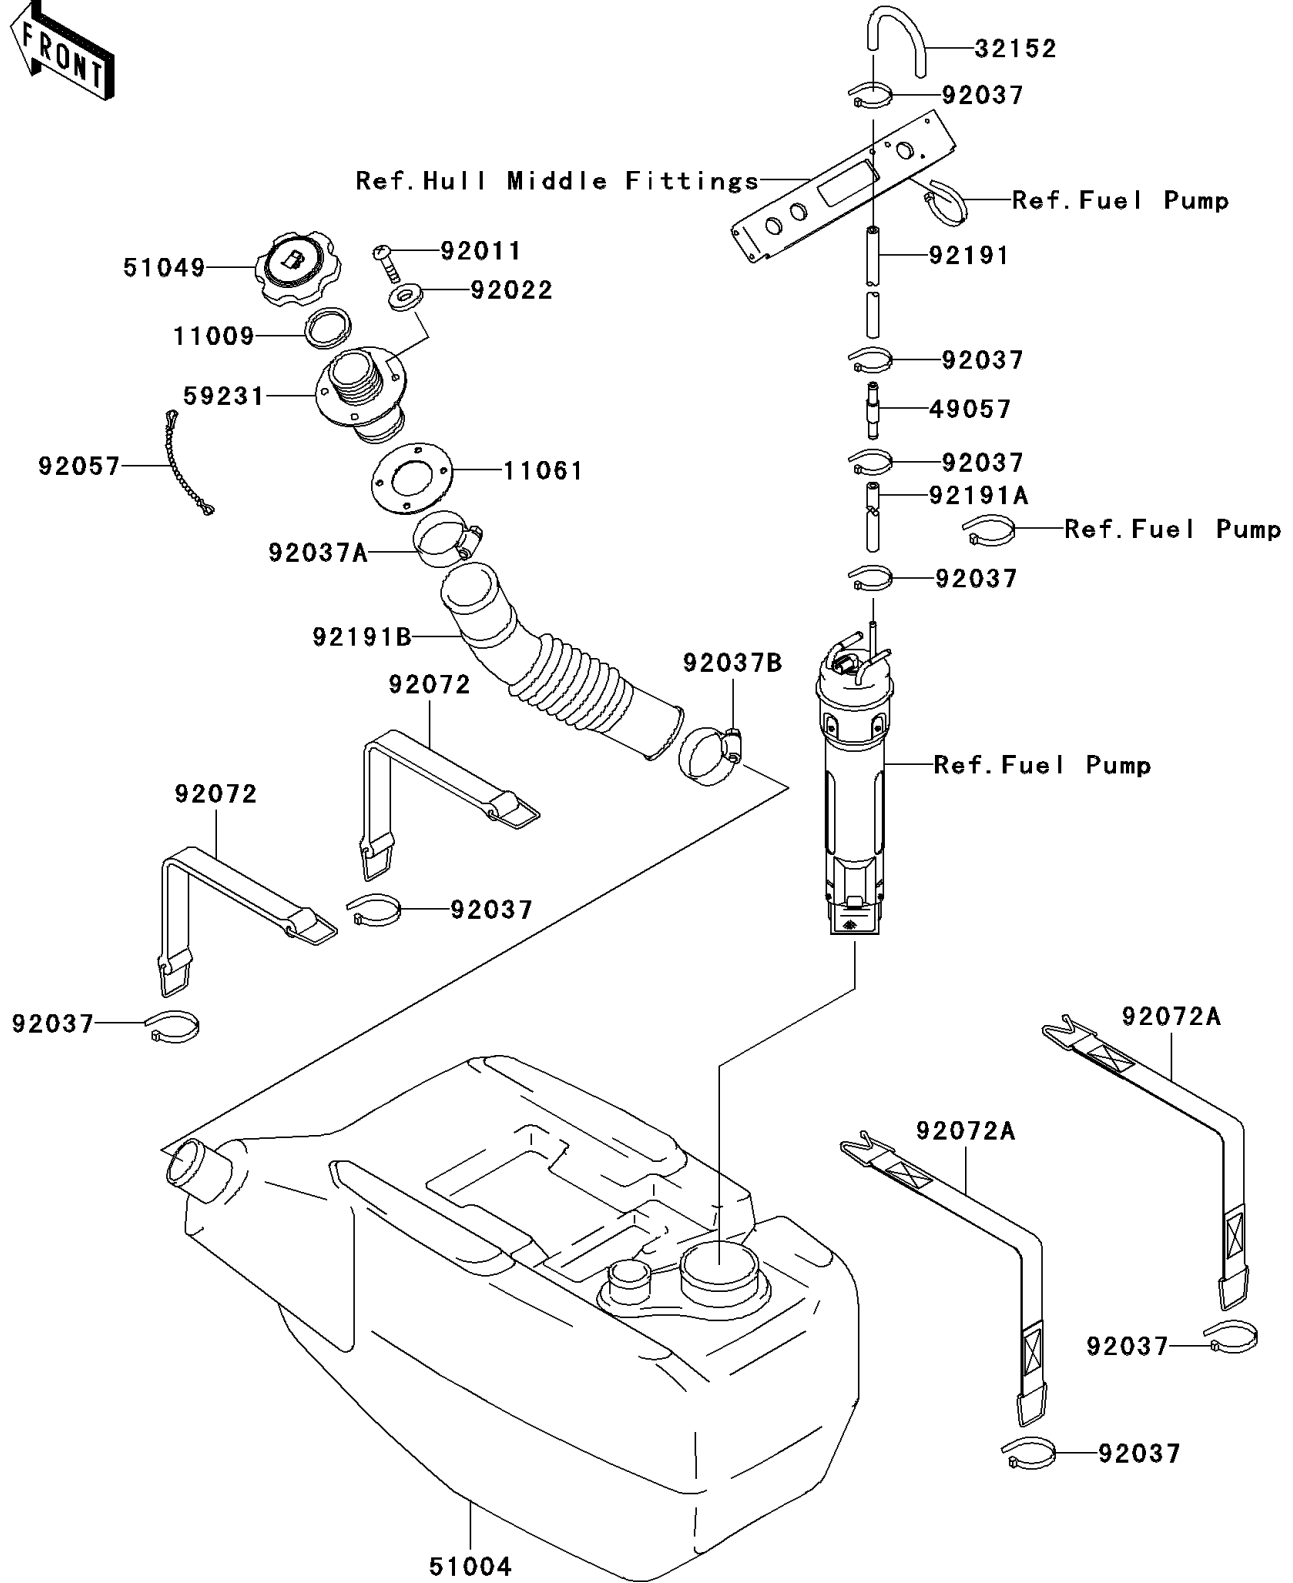

2003 JET SKI® 1100 STX® D.I. PARTS DIAGRAM

Fuel Tank

F3173

2003 JET SKI® 1100 STX® D.I. PARTS LIST

Fuel Tank

ITEM NAME	PART NUMBER	QUANTITY
GASKET,TANK CAP (Ref # 11009)	11009-3020	1
GASKET (Ref # 11061)	11061-3701	1
PIPE (Ref # 32152)	32152-3705	1
VALVE-RELIEF (Ref # 49057)	49057-3707	1
TANK-FUEL (Ref # 51004)	51004-3731	1
CAP-TANK,FUEL (Ref # 51049)	51049-3714	1
FILLER,FUEL TANK (Ref # 59231)	59231-3716	1
SCREW (Ref # 92011)	92011-562	1
WASHER (Ref # 92022)	92022-563	1
CLAMP (Ref # 92037)	92037-1173	1
CLAMP (Ref # 92037A)	92037-3009	1
CLAMP (Ref # 92037B)	92037-3738	1
CHAIN,COVER,L=100 (Ref # 92057)	92057-3704	1
BAND (Ref # 92072)	92072-3845	1
BAND (Ref # 92072A)	92072-3850	1
TUBE,5.8X10.8X1000 (Ref # 92191)	92191-3736	1
TUBE,5.8X10.8X100 (Ref # 92191A)	92191-3828	1
TUBE,FUEL TANK - FILLER (Ref # 92191B)	92191-3903	1