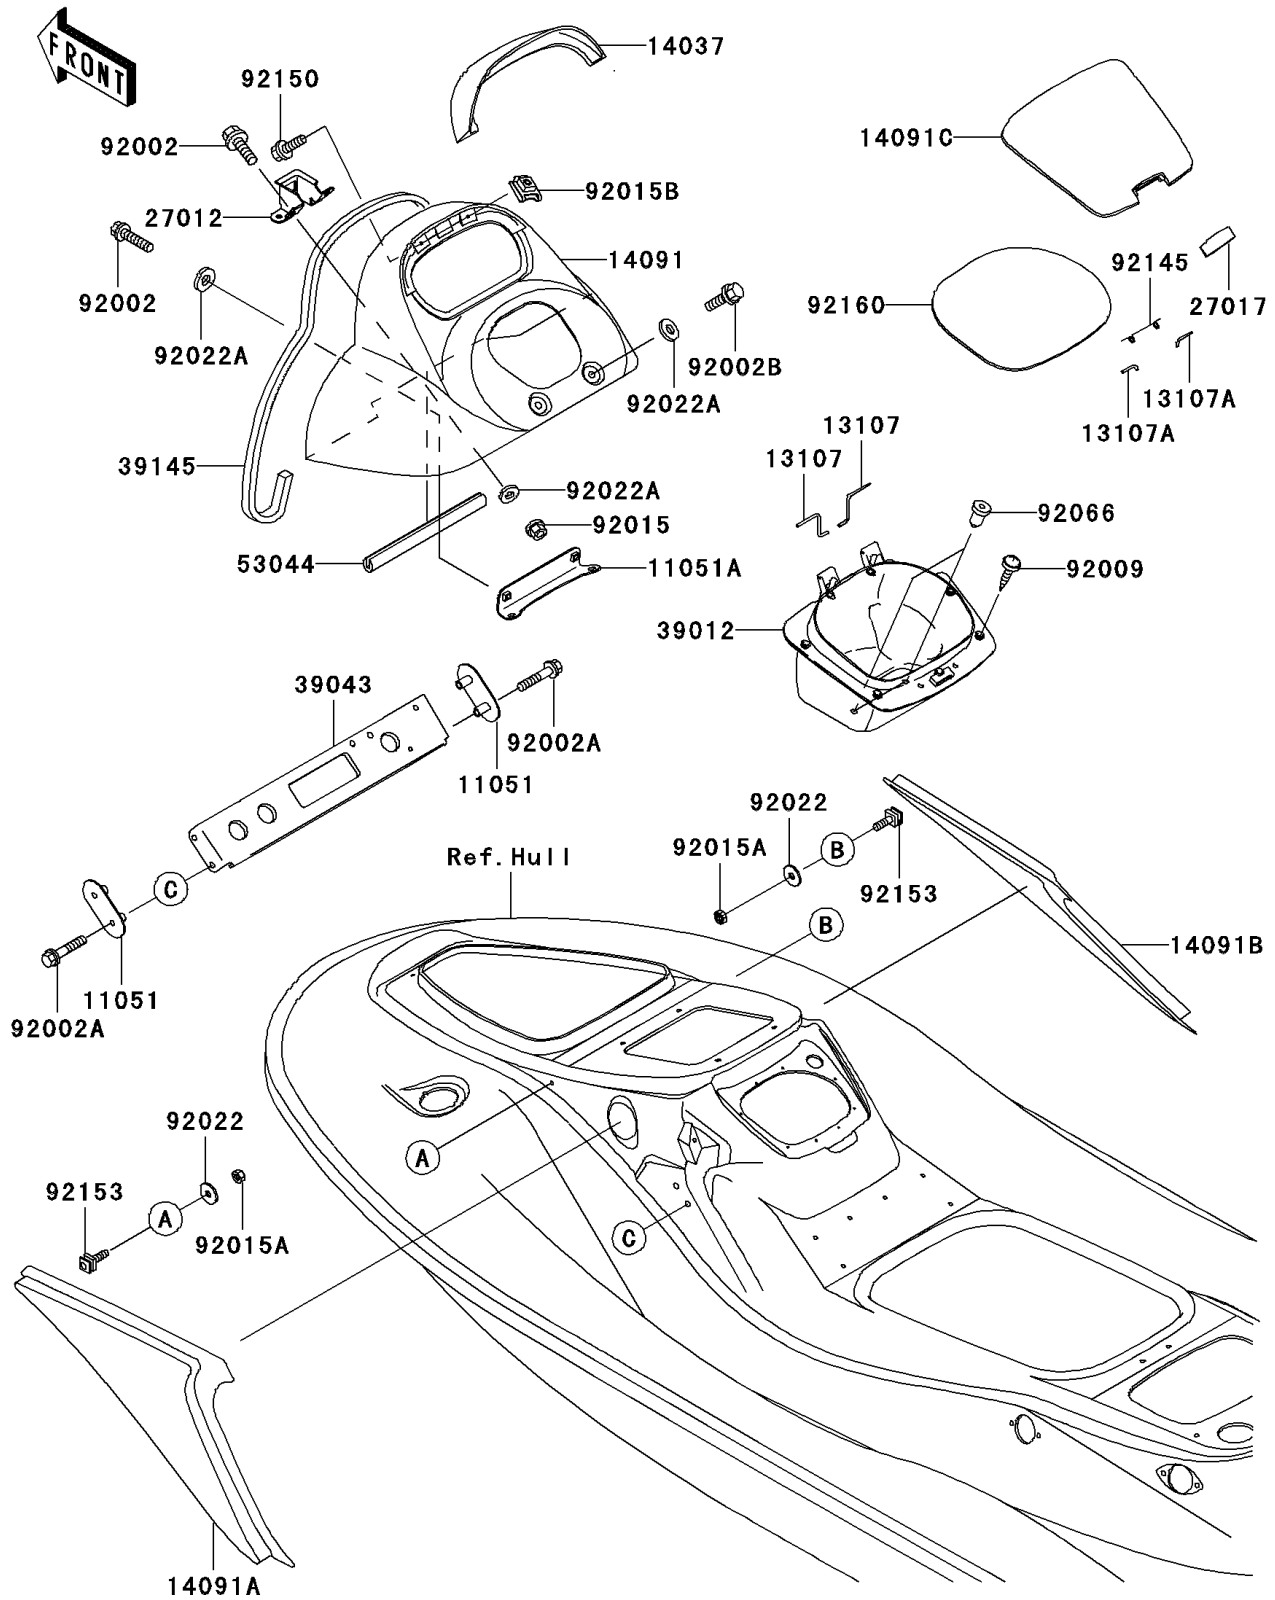

2003 JET SKI® 1100 STX® D.I. PARTS DIAGRAM

Hull Middle Fittings

F3136

2003 JET SKI® 1100 STX® D.I. PARTS LIST

Hull Middle Fittings

ITEM NAME	PART NUMBER	QUANTITY
BRACKET,CROSSMEMBER (Ref # 11051)	11051-3782	1
BRACKET (Ref # 11051A)	11051-3811	1
SHAFT (Ref # 13107)	13107-3761	1
SHAFT (Ref # 13107A)	13107-3769	1
SCREEN,METER,M.R.RED (Ref # 14037)	14037-3709-369	1
COVER,HANDLE,M.R.RED (Ref # 14091)	14091-3703-369	1
COVER,SIDE,LH,M.R.RED (Ref # 14091A)	14091-3708-369	1
COVER,SIDE,RH,M.R.RED (Ref # 14091B)	14091-3709-369	1
COVER,CENTER STORAGE,P.BEIGE (Ref # 14091C)	14091-3710-QF	1
HOOK (Ref # 27012)	27012-3830	1
LOCK,CENTER STORAGE (Ref # 27017)	27017-3725	1
CASE-STORAGE (Ref # 39012)	39012-3735	1
CROSSMEMBER-COMP (Ref # 39043)	39043-3703	1
TRIM-SEAL,L=900 (Ref # 39145)	39145-3772	1
TRIM,L=180 (Ref # 53044)	53044-3755	1
BOLT,6X25 (Ref # 92002)	92002-3714	1
BOLT,6X30 (Ref # 92002A)	92002-3726	1
BOLT,6X12 (Ref # 92002B)	92002-3763	1
SCREW,TAPPING,5X20 (Ref # 92009)	92009-3716	1
NUT,6MM (Ref # 92015)	92015-3767	1
NUT,LOCK,5MM (Ref # 92015A)	92015-3798	1
NUT,CLIP,5MM (Ref # 92015B)	92015-3830	1
WASHER,5X16X1.5 (Ref # 92022)	92022-3041	1
WASHER,6.5X20X1.5 (Ref # 92022A)	92022-3710	1
PLUG (Ref # 92066)	92066-3773	1
SPRING (Ref # 92145)	92145-3711	1
BOLT,5X16 (Ref # 92150)	92150-3778	1
BOLT,5MM (Ref # 92153)	92153-3703	1
DAMPER (Ref # 92160)	92160-3933	1