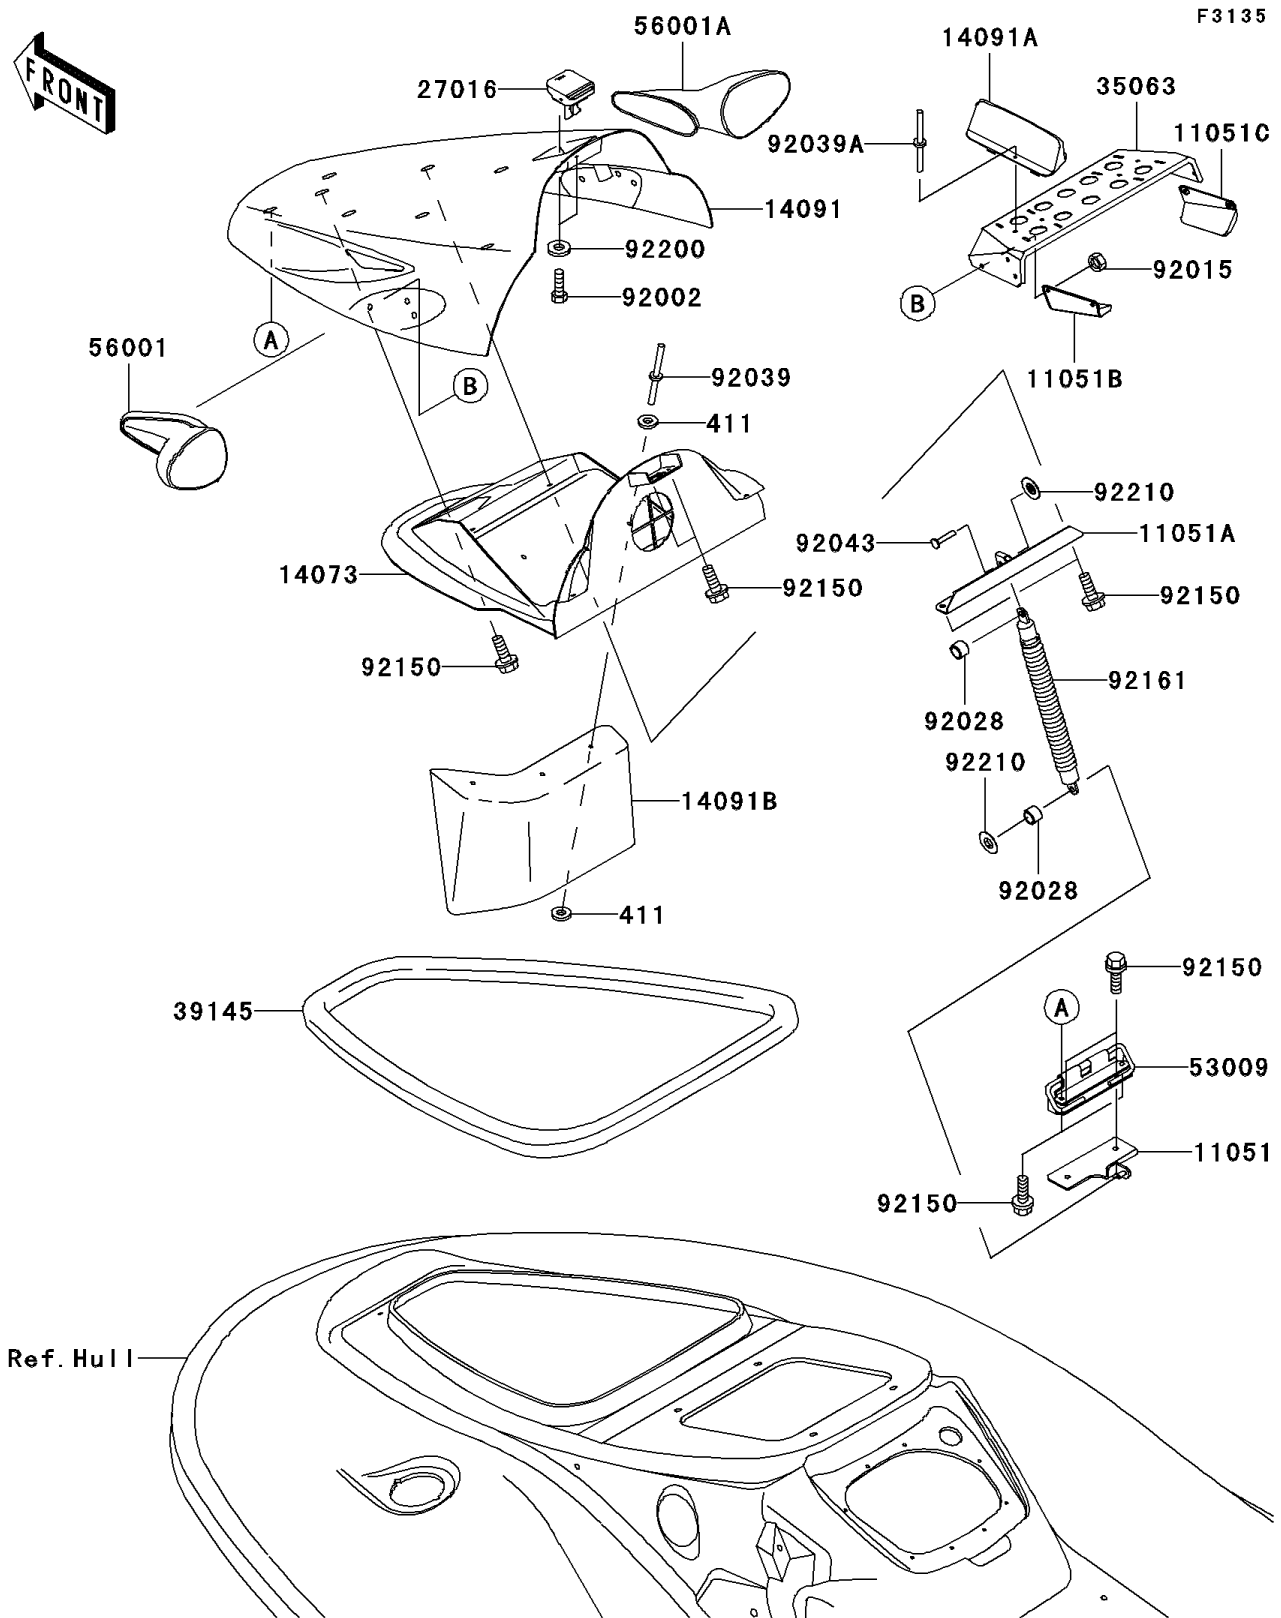

2003 JET SKI® 1100 STX® D.I. PARTS DIAGRAM

Hull Front Fittings

2003 JET SKI® 1100 STX® D.I. PARTS LIST

Hull Front Fittings

ITEM NAME	PART NUMBER	QUANTITY
WASHER-PLAIN,5MM (Ref # 411)	411S0500	1
BRACKET (Ref # 11051)	11051-3741	1
BRACKET (Ref # 11051A)	11051-3766	1
BRACKET,HATCH,LH (Ref # 11051B)	11051-3798	1
BRACKET,HATCH,RH (Ref # 11051C)	11051-3799	1
DUCT,FR (Ref # 14073)	14073-3777	1
COVER,HATCH,M.R.RED (Ref # 14091)	14091-3704-369	1
COVER (Ref # 14091A)	14091-3707	1
COVER,FRONT DUCT (Ref # 14091B)	14091-3722	1
LOCK-ASSY,HATCH COVER (Ref # 27016)	27016-3756	1
STAY,MIRROR (Ref # 35063)	35063-3703	1
TRIM-SEAL,L=1380 (Ref # 39145)	39145-3776	1
HINGE,HATCH COVER (Ref # 53009)	53009-3725	1
MIRROR-ASSY,LH,M.R.RED (Ref # 56001)	56001-3719-468	1
MIRROR-ASSY,RH,M.R.RED (Ref # 56001A)	56001-3720-468	1
BOLT,5X16 (Ref # 92002)	92002-3747	1
NUT,LOCK,6MM (Ref # 92015)	92015-3766	1
BUSHING (Ref # 92028)	92028-3765	1
RIVET (Ref # 92039)	92039-3714	1
RIVET,4.8MM (Ref # 92039A)	92039-3719	1
PIN,6X33 (Ref # 92043)	92043-3748	1
BOLT,6X18 (Ref # 92150)	92150-3729	1
DAMPER (Ref # 92161)	92161-3705	1
WASHER,5.9X16X1.5 (Ref # 92200)	92200-3714	1
NUT,SPEED,6MM (Ref # 92210)	92210-3739	1