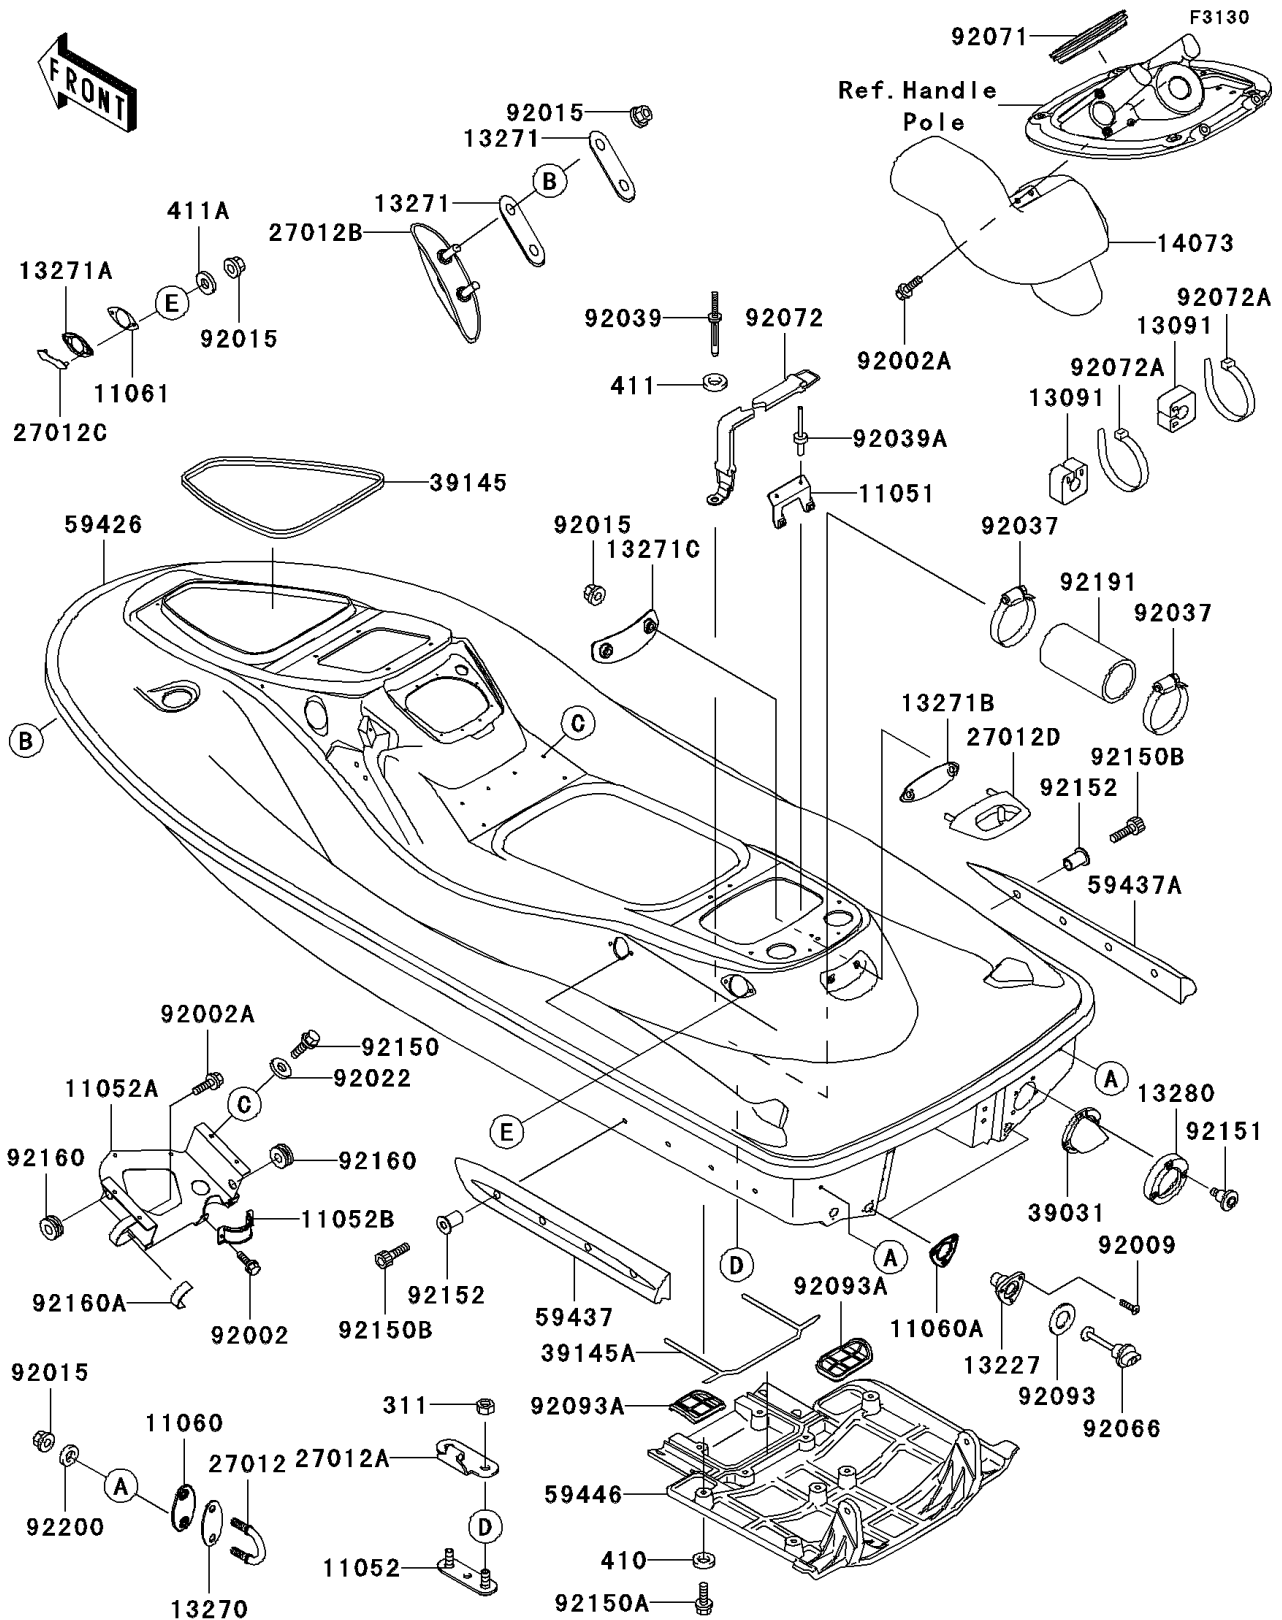

2003 JET SKI® 1100 STX® D.I. PARTS DIAGRAM

Hull