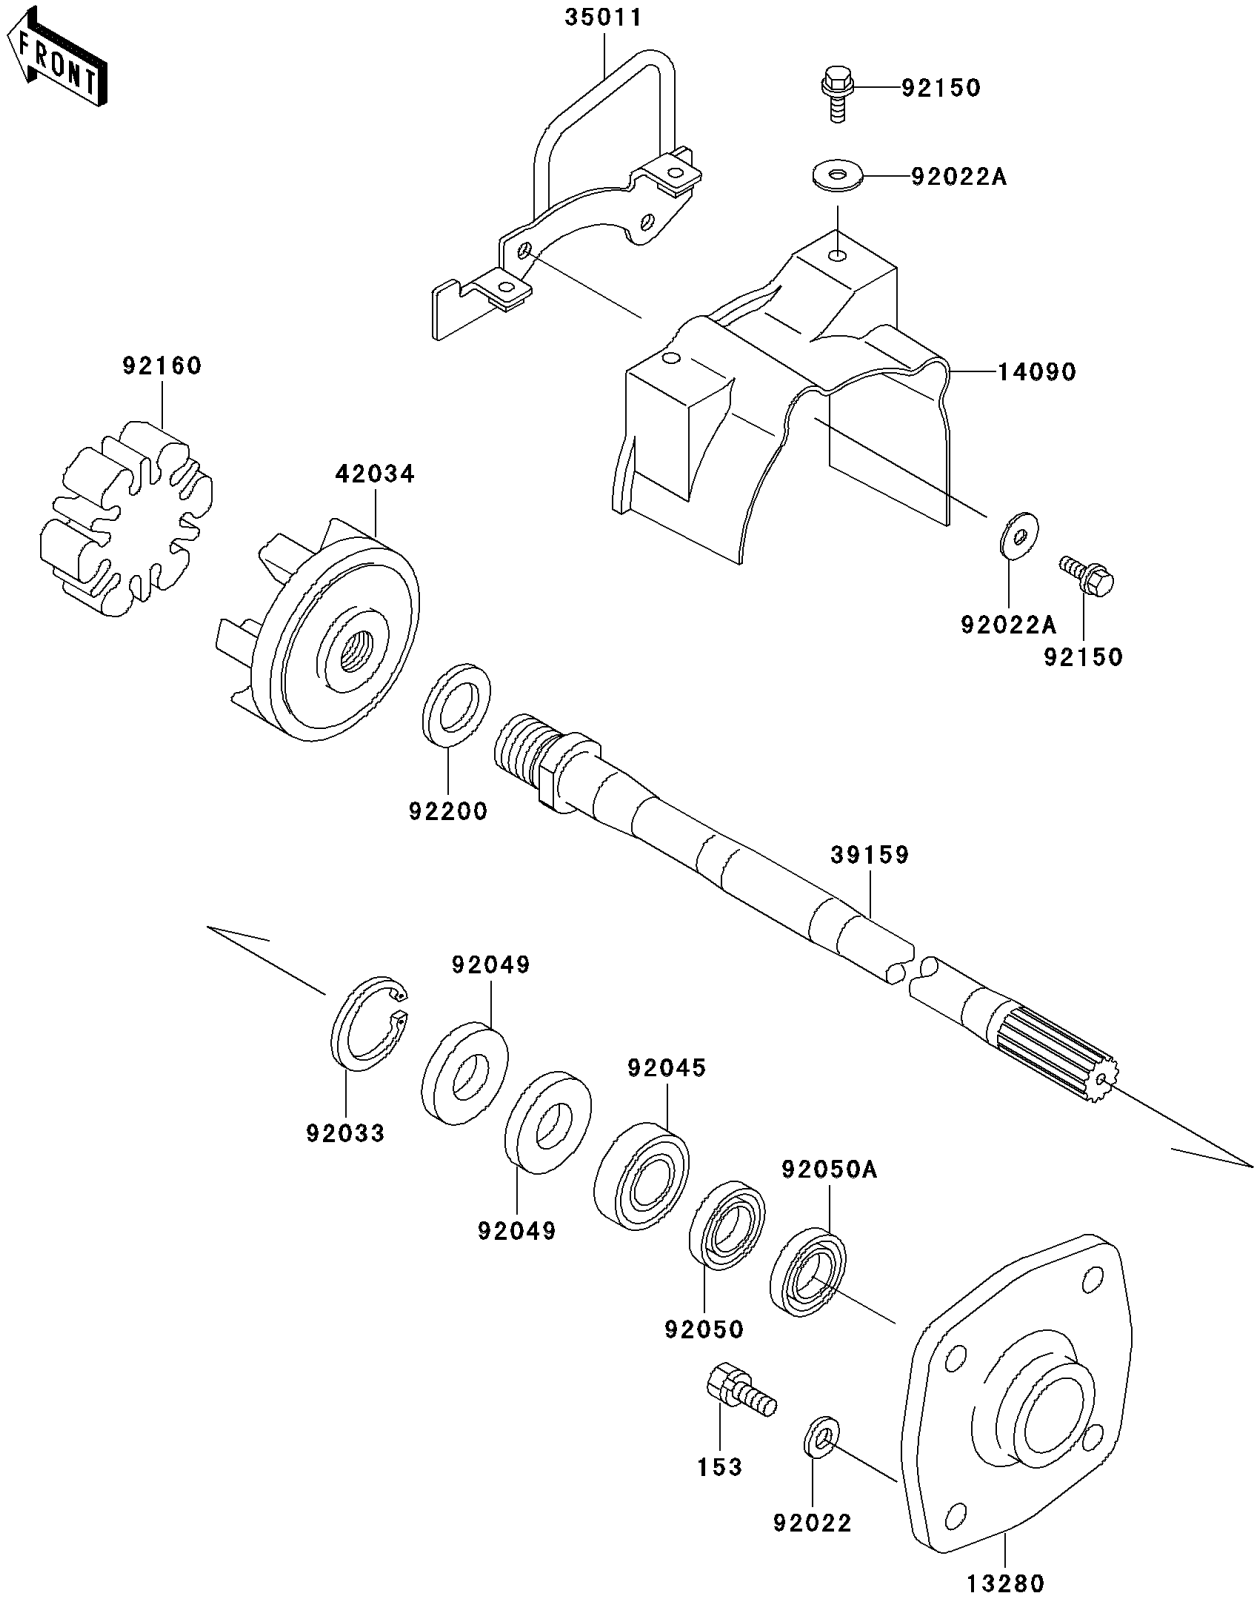

2003 JET SKI® 1100 STX® D.I. PARTS DIAGRAM

Drive Shaft

E3134

2003 JET SKI® 1100 STX® D.I. PARTS LIST

Drive Shaft

ITEM NAME	PART NUMBER	QUANTITY
BOLT-WS-SMALL (Ref # 153)	153R0830	1
HOLDER (Ref # 13280)	13280-3730	1
COVER,COUPLING (Ref # 14090)	14090-3789	1
STAY (Ref # 35011)	35011-3715	1
SHAFT-DRIVE (Ref # 39159)	39159-3732	1
COUPLING (Ref # 42034)	42034-3709	1
WASHER,8.2X18X1.5 (Ref # 92022)	92022-1964	1
WASHER,6.5X20X1.5 (Ref # 92022A)	92022-3710	1
RING-SNAP,42MM (Ref # 92033)	92033-3713	1
BEARING-BALL,60042RD (Ref # 92045)	92045-3705	1
SEAL-OIL,S620426 (Ref # 92049)	92049-3707	1
SEAL-OIL,SCY20368 (Ref # 92050)	92050-502	1
SEAL-OIL,SC20367 (Ref # 92050A)	92050-503	1
BOLT,6X18 (Ref # 92150)	92150-3729	1
DAMPER,COUPLING (Ref # 92160)	92160-3883	1
WASHER,24X32X2.0 (Ref # 92200)	92200-3739	1