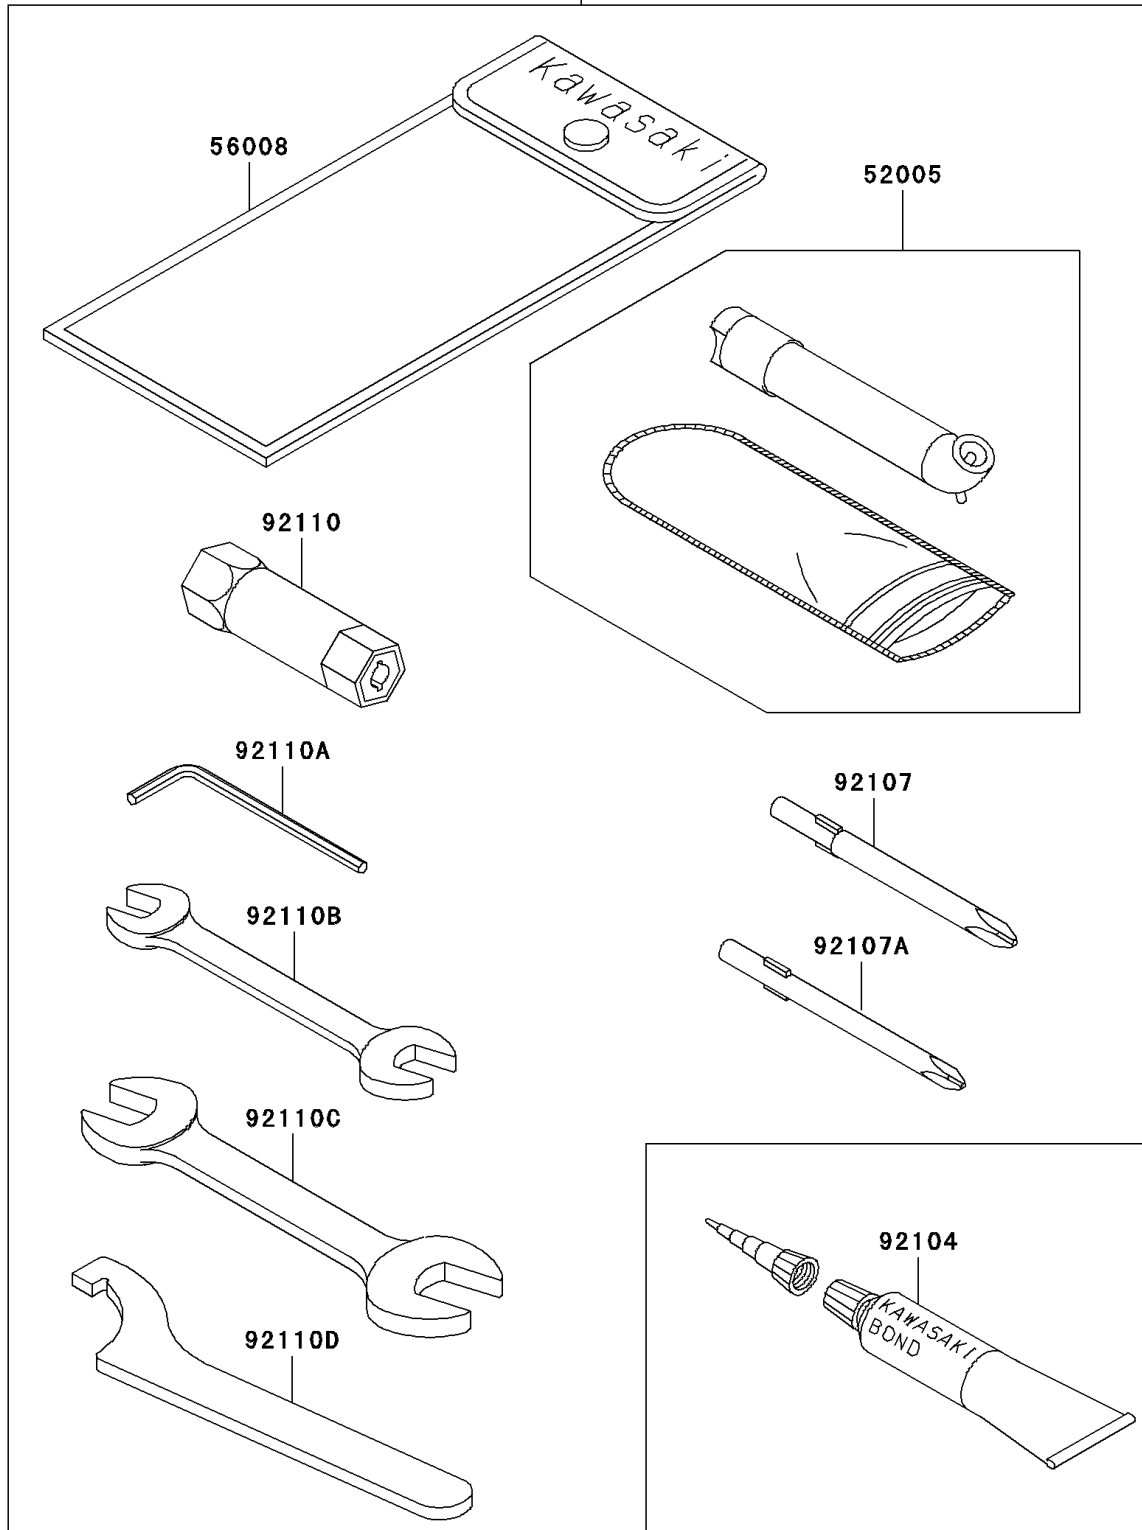

2003 Prairie® 360 4x4 Advantage Classic PARTS DIAGRAM

Owner's Tools

56007

F2810

2003 Prairie® 360 4x4 Advantage Classic PARTS LIST

Owner's Tools

ITEM NAME	PART NUMBER	QUANTITY
GAUGE,AIR (Ref # 52005)	52005-1082	1
TOOL-KIT (Ref # 56007)	56007-1497	1
BAG,TOOL (Ref # 56008)	56008-1007	1
GASKET-LIQUID,TUBE,100G,SILVER (Ref # 92104)	92104-002	1
TOOL-DRIVER,#3PHILLIPS (Ref # 92107)	92107-005	1
TOOL-DRIVER,#2PHILLIPS (Ref # 92107A)	92107-1053	1
TOOL-WRENCH,BOX,18MM (Ref # 92110)	92110-1109	1
TOOL-WRENCH,ALLEN,3MM (Ref # 92110A)	92110-1140	1
TOOL-WRENCH,OPEN END,10X12 (Ref # 92110B)	92110-1152	1
TOOL-WRENCH,OPEN END,14X17 (Ref # 92110C)	92110-1153	1
TOOL-WRENCH,HOOK (Ref # 92110D)	92110-1173	1