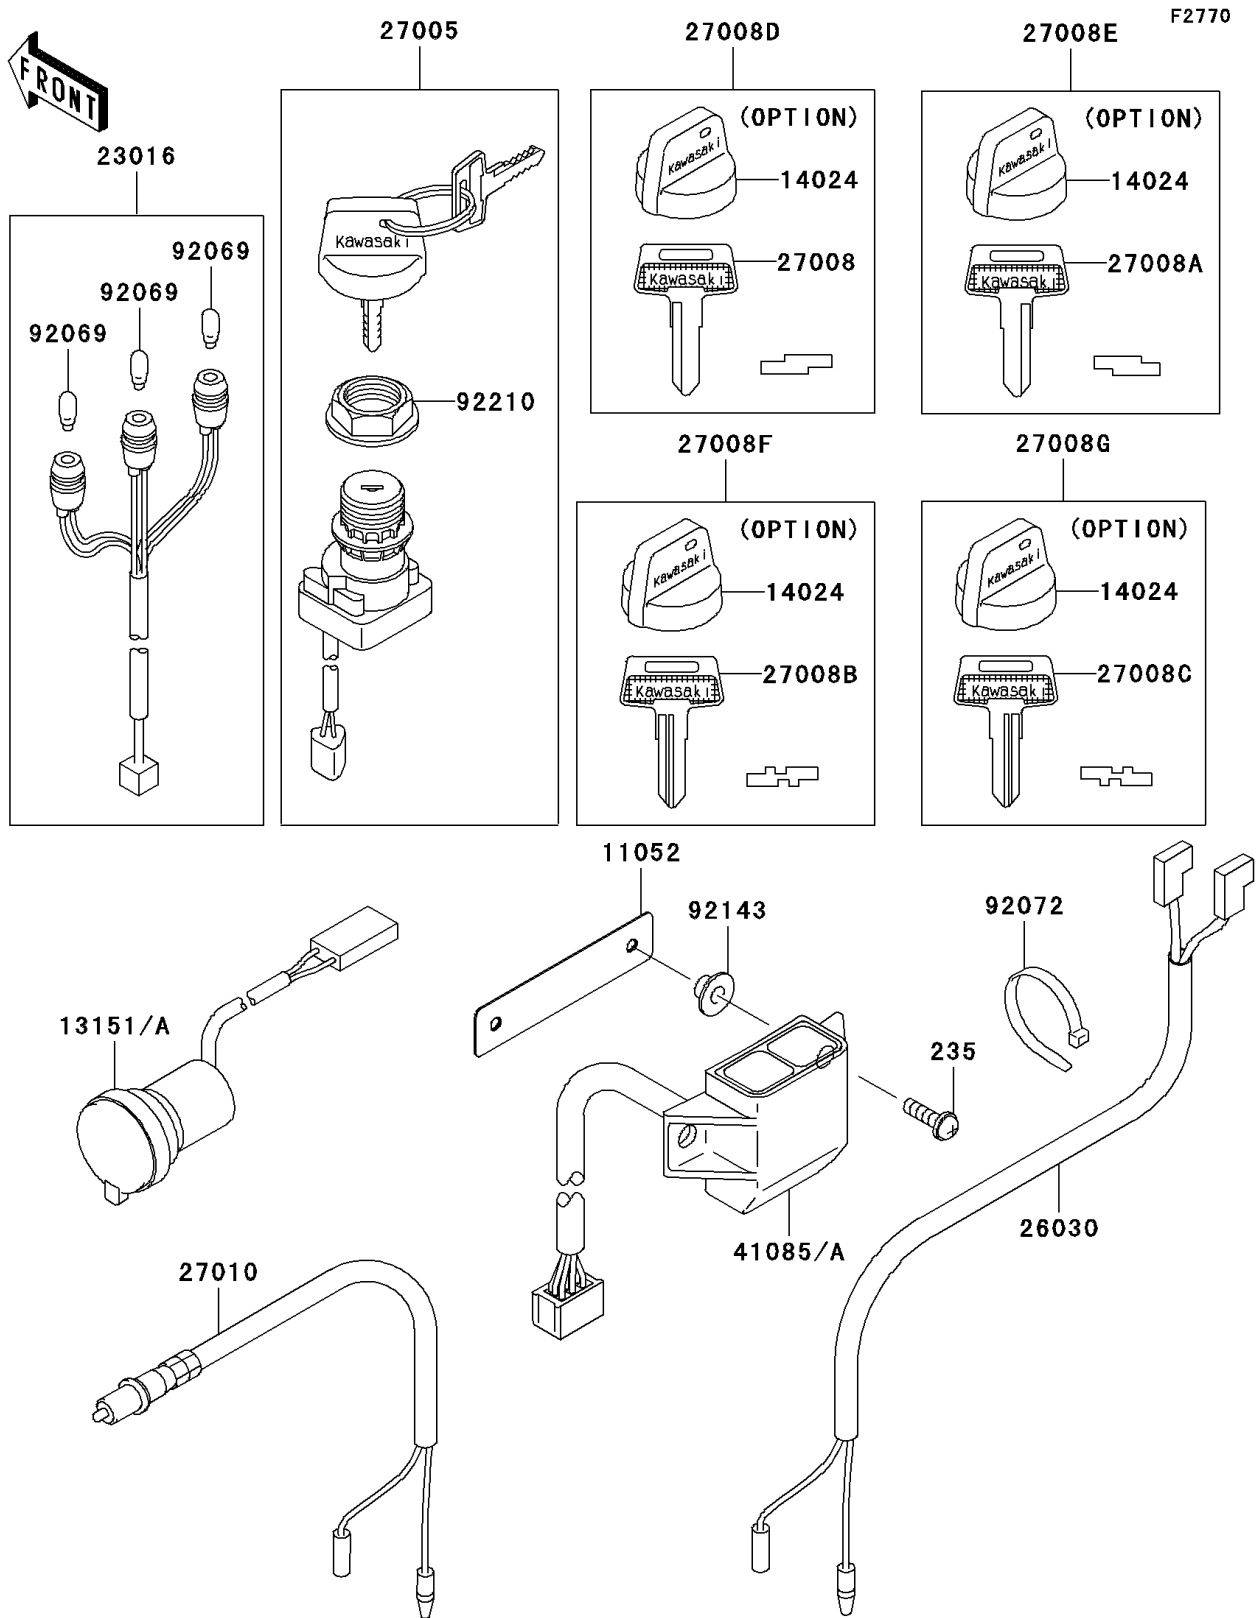

2003 Prairie® 360 4x4 Advantage Classic PARTS DIAGRAM

Ignition Switch

2003 Prairie® 360 4x4 Advantage Classic PARTS LIST

Ignition Switch

ITEM NAME	PART NUMBER	QUANTITY
SCREW-PAN-WP-CROS (Ref # 235)	235C0516	1
BRACKET (Ref # 11052)	11052-7530	1
SWITCH-COMP,D.C.TERMINAL (Ref # 13151A)	13151-7501	1
COVER,KEY (Ref # 14024)	14024-1551	1
LAMP-ASSY (Ref # 23016)	23016-1151	1
HARNESS (Ref # 26030)	26030-1058	1
SWITCH-ASSY-IGNITION (Ref # 27005)	27005-1229	1
KEY-LOCK,BLANK (Ref # 27008)	27008-1041	1
KEY-LOCK,BLANK (Ref # 27008A)	27008-1042	1
KEY-LOCK,BLANK (Ref # 27008B)	27008-1043	1
KEY-LOCK,BLANK (Ref # 27008C)	27008-1044	1
KEY-LOCK,BLANK (Ref # 27008D)	27008-1132	1
KEY-LOCK,BLANK (Ref # 27008E)	27008-1133	1
KEY-LOCK,BLANK (Ref # 27008F)	27008-1134	1
KEY-LOCK,BLANK (Ref # 27008G)	27008-1135	1
SWITCH,BRAKE (Ref # 27010)	27010-1294	1
INDICATOR (Ref # 41085A)	41085-1095	1
BULB,12V 3W,T7 (Ref # 92069)	92069-1020	1
BAND,L=149 (Ref # 92072)	92072-031	1
COLLAR (Ref # 92143)	92143-1057	1
NUT,IGNITION SWITCH (Ref # 92210)	92210-1109	1