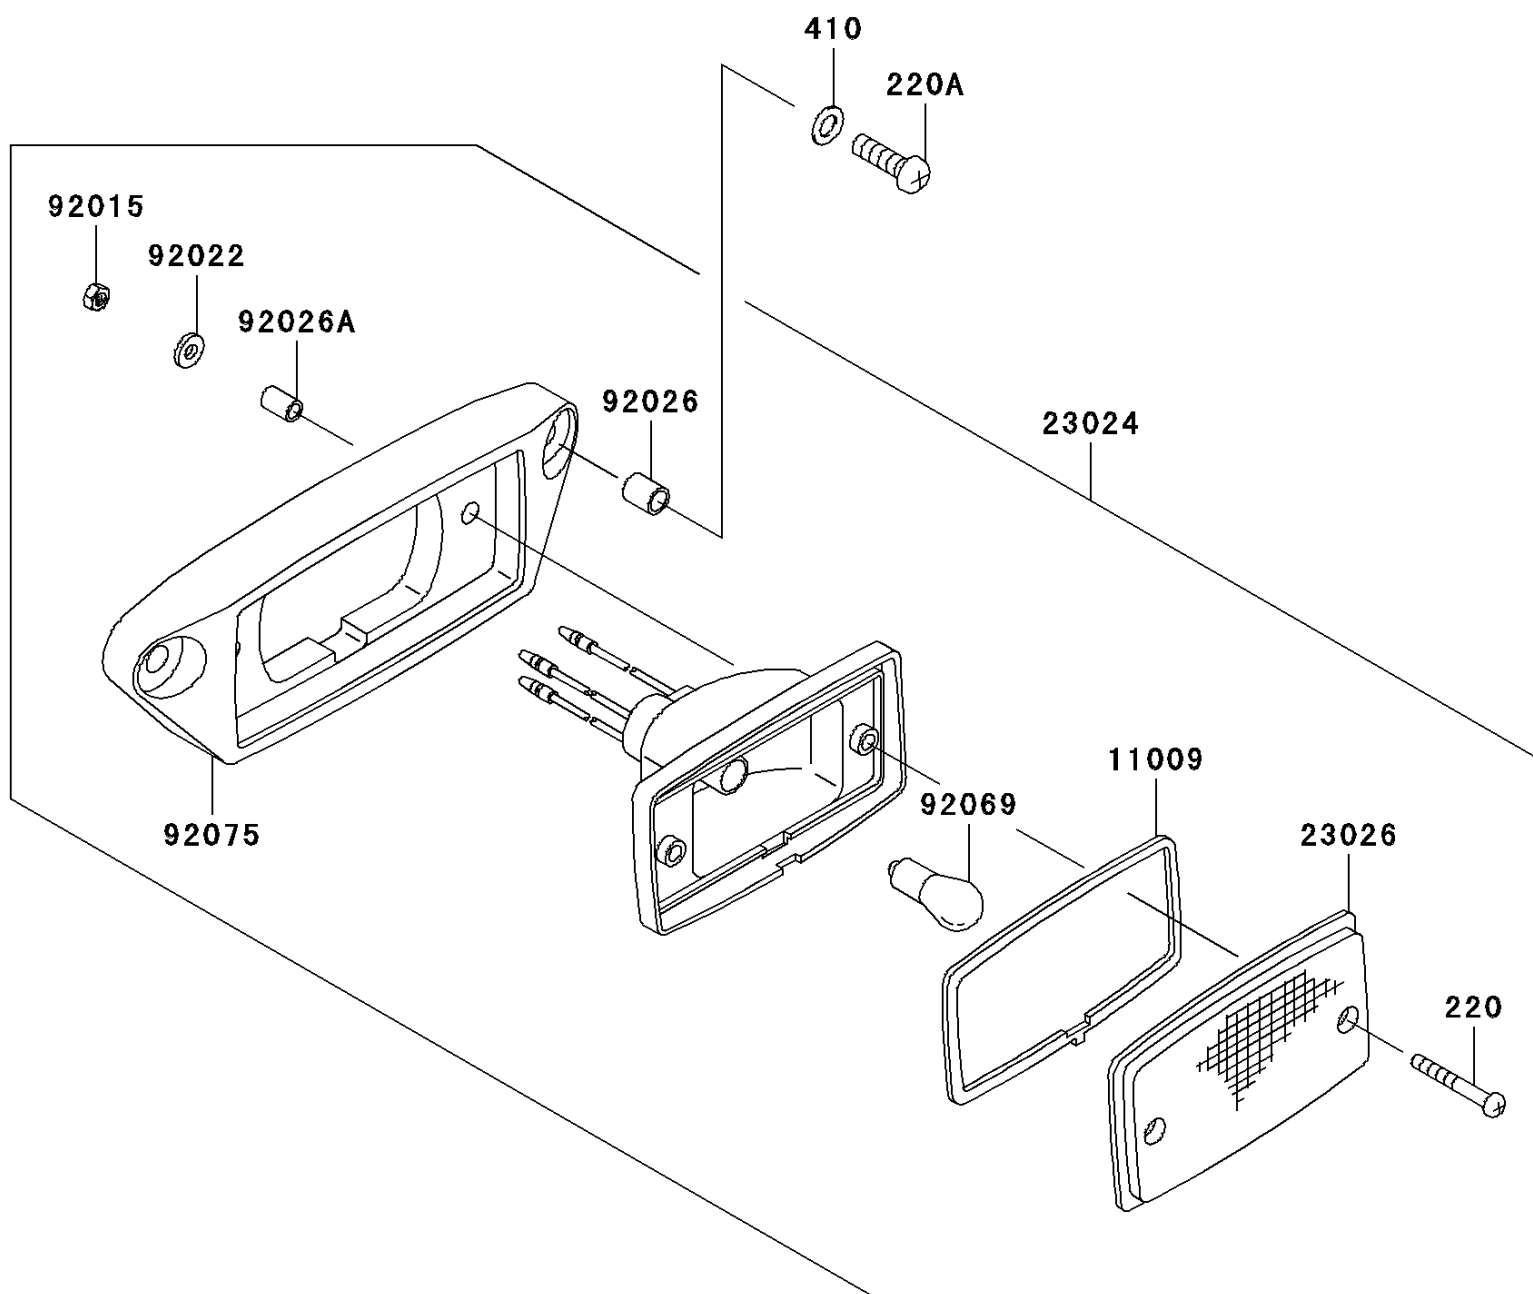

2003 Prairie® 360 4x4 Advantage Classic PARTS DIAGRAM

Taillight(s)-(JKBVFHC1 3B503074)

F2720

2003 Prairie® 360 4x4 Advantage Classic PARTS LIST

Taillight(s)-(JKBVFHC1 3B503074)

ITEM NAME	PART NUMBER	QUANTITY
SCREW-PAN-CROS (Ref # 220)	220C0430	1
SCREW-PAN-CROSS (Ref # 220A)	220F0620	1
WASHER-PLAIN-SMALL,6MM,BLACK (Ref # 410)	410F0600	1
GASKET,TAIL LAMP (Ref # 11009)	11009-4004	1
LAMP-ASSY-TAIL (Ref # 23024)	23024-7501	1
LENS,TAIL LAMP (Ref # 23026)	23026-1239	1
NUT,4MM (Ref # 92015)	92015-1550	1
WASHER,PLAIN,4MM (Ref # 92022)	92022-1762	1
SPACER,6.3X8.3X10 (Ref # 92026)	92026-1260	1
SPACER,4.5X6.5X10 (Ref # 92026A)	92026-1261	1
BULB,12V 18/5W (Ref # 92069)	92069-1089	1
DAMPER,TAIL LAMP (Ref # 92075)	92075-1782	1