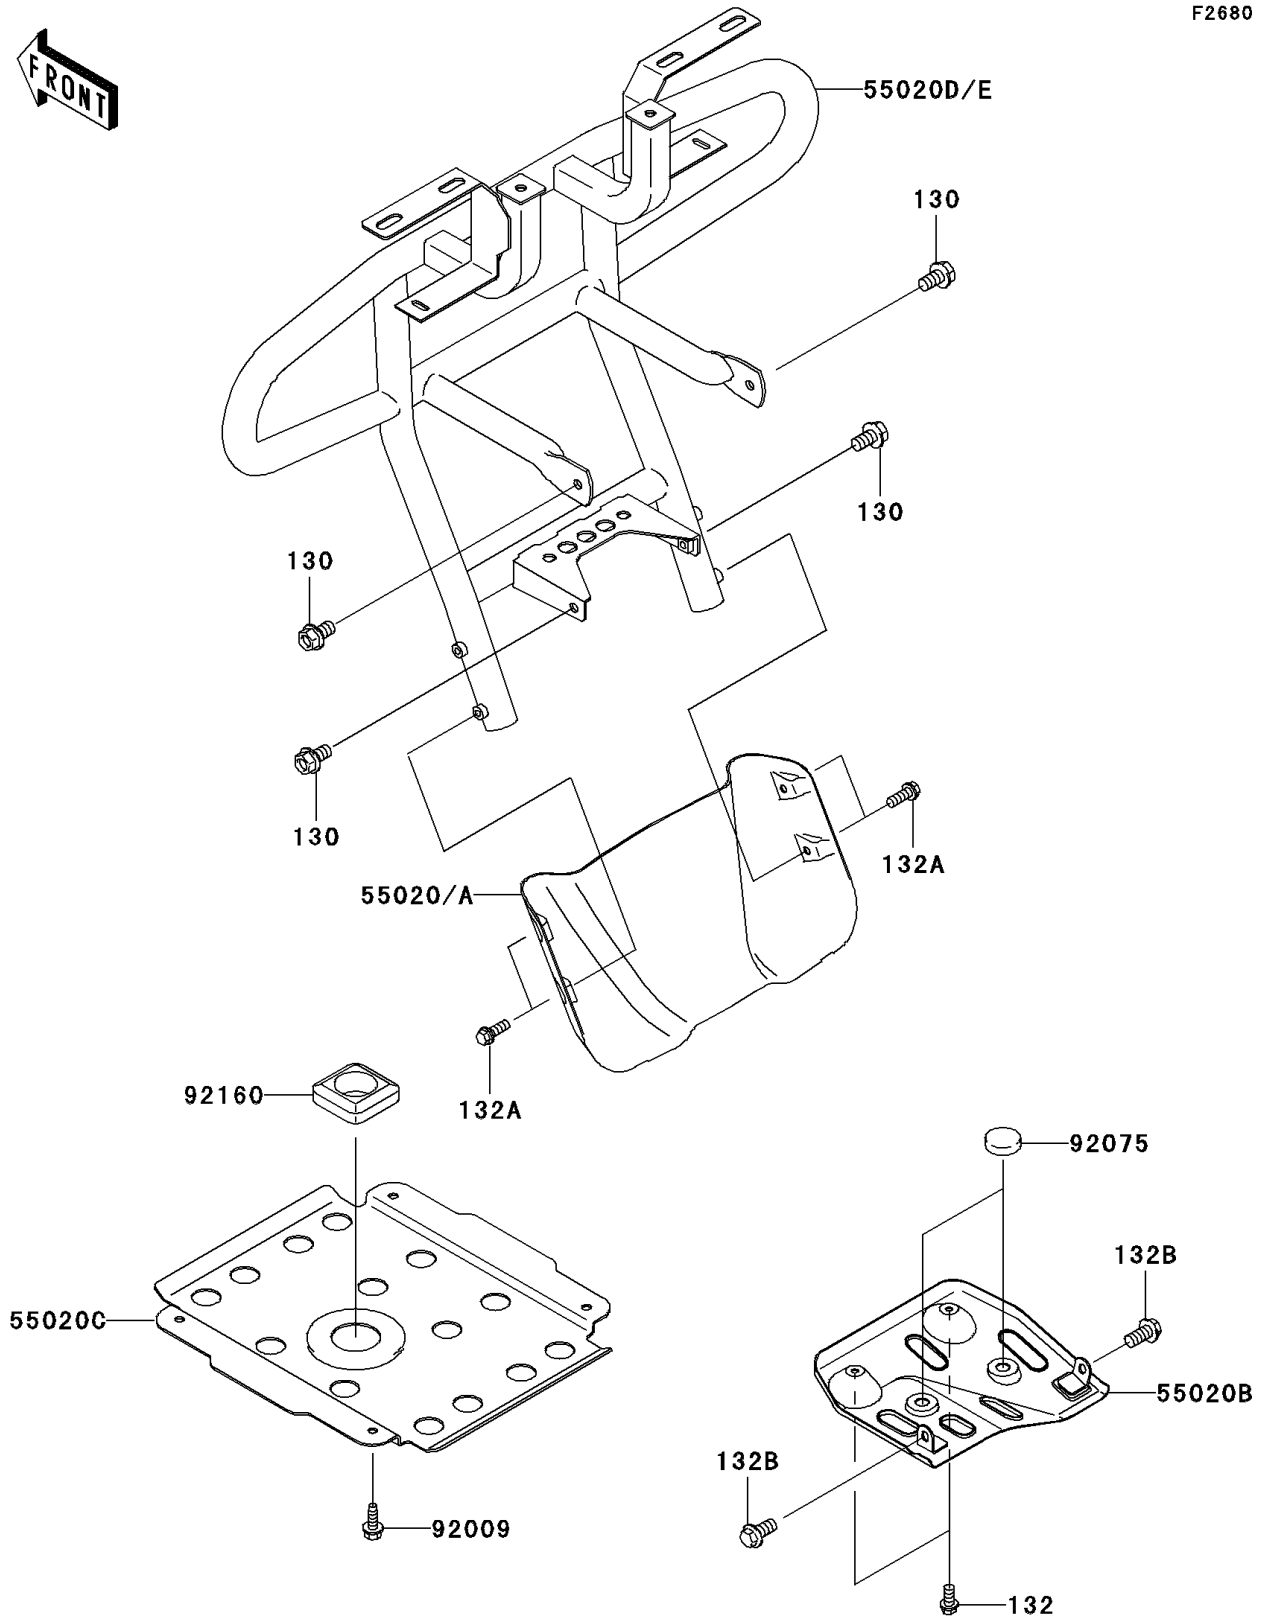

2003 Prairie® 360 4x4 Advantage Classic PARTS DIAGRAM

Guard(s)

F2680

2003 Prairie® 360 4x4 Advantage Classic PARTS LIST

Guard(s)

ITEM NAME	PART NUMBER	QUANTITY
BOLT-FLANGED,8X14 (Ref # 130)	130J0814	1
BOLT-FLANGED-SMALL (Ref # 132)	132J0612	1
BOLT-FLANGED-SMALL (Ref # 132A)	132J0616	1
BOLT-FLANGED-SMALL,8X16 (Ref # 132B)	132J0816	1
GUARD,SKID,FR,S.GOLD (Ref # 55020)	55020-1649-UF	1
GUARD,SWING ARM (Ref # 55020B)	55020-1756	1
GUARD,ENGINE (Ref # 55020C)	55020-1789	1
GUARD,FR,S.GOLD (Ref # 55020D)	55020-7504-UF	1
SCREW,TAPPING,6.35X15.5 (Ref # 92009)	92009-7501	1
DAMPER (Ref # 92075)	92075-157	1
DAMPER (Ref # 92160)	92160-1772	1