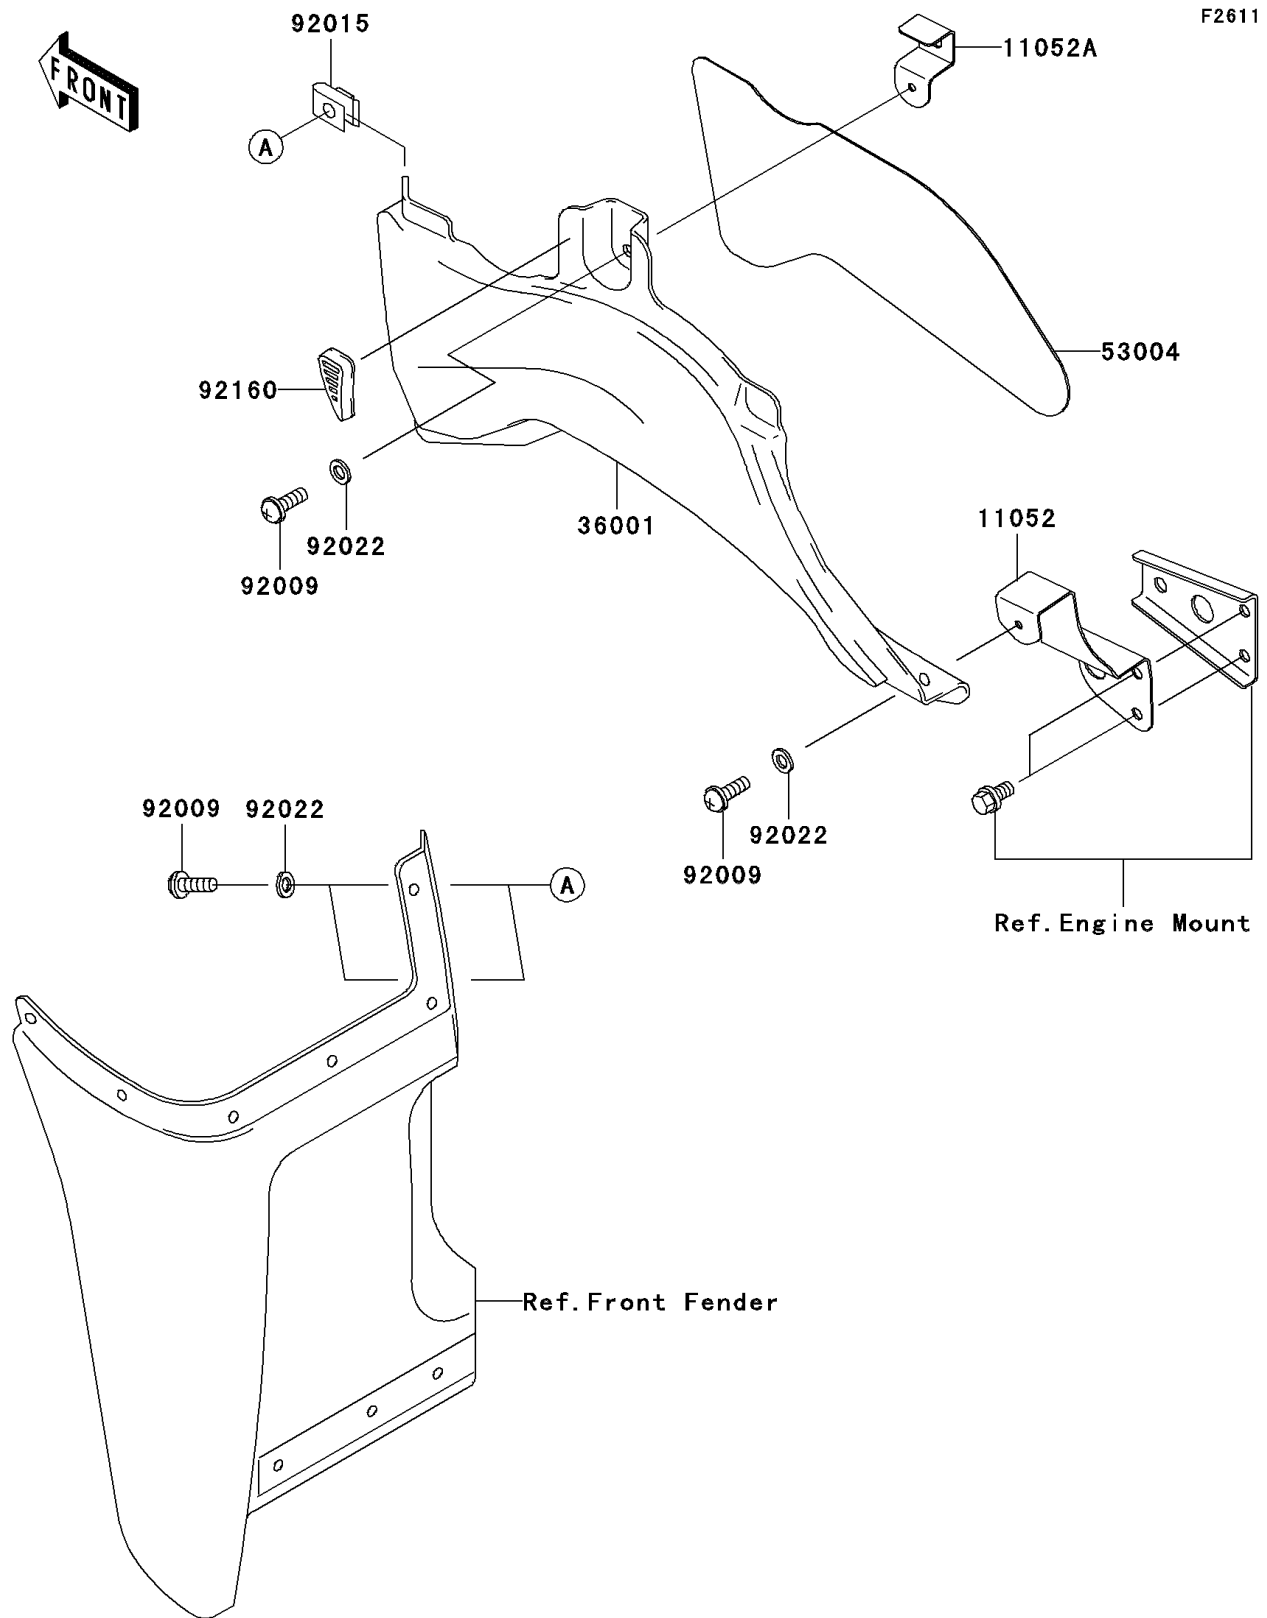

2003 Prairie® 360 4x4 Advantage Classic PARTS DIAGRAM

Side Covers

2003 Prairie® 360 4x4 Advantage Classic PARTS LIST

Side Covers

ITEM NAME	PART NUMBER	QUANTITY
BRACKET,EXHAUST PIPE COVER,LWR (Ref # 11052)	11052-1807	1
BRACKET,EXHAUST PIPE COVER,UPP (Ref # 11052A)	11052-1810	1
COVER-SIDE,EXHAUST PIPE (Ref # 36001)	36001-1678	1
MAT,EXHAUST PIPE COVER (Ref # 53004)	53004-1175	1
SCREW,6X16 (Ref # 92009)	92009-1621	1
NUT (Ref # 92015)	92015-1248	1
WASHER,6.5X20X1.6,BLACK (Ref # 92022)	92022-1346	1
DAMPER (Ref # 92160)	92160-1946	1