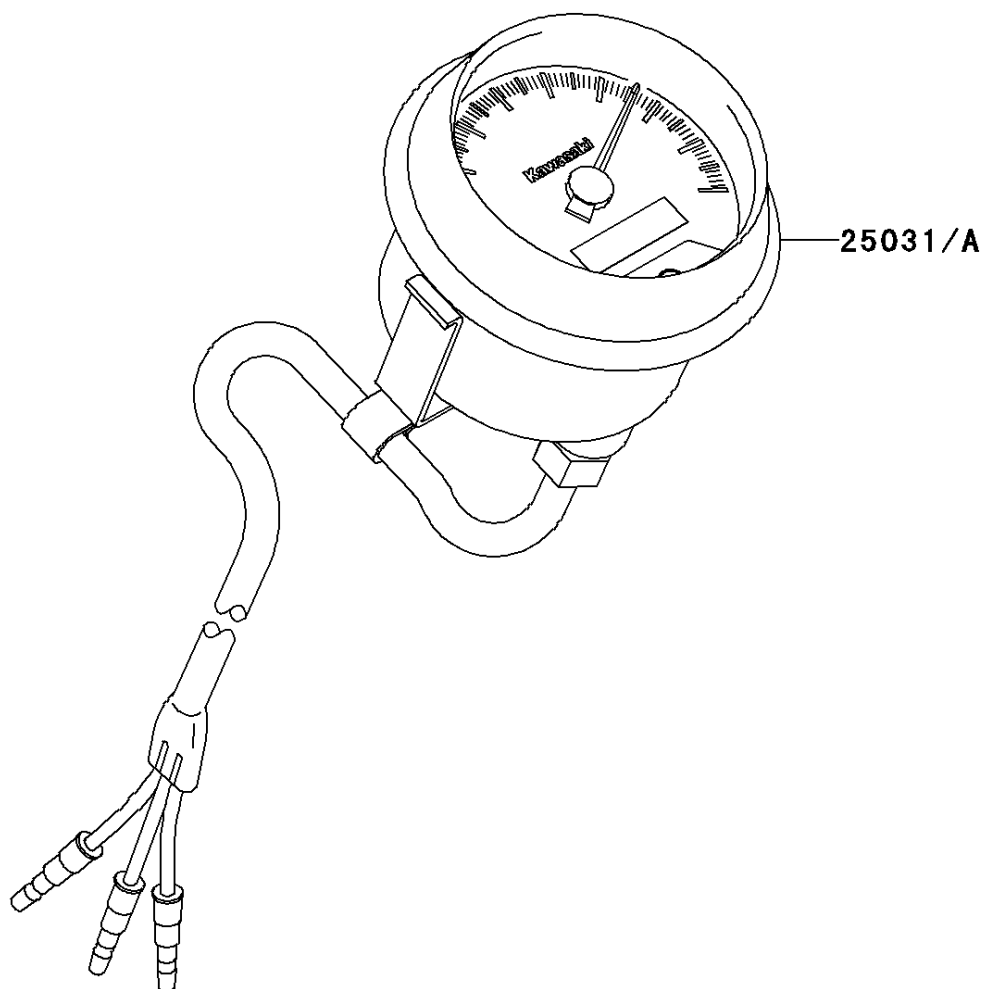

2003 Prairie® 360 4x4 Advantage Classic PARTS DIAGRAM

Meter(s)(CN)

F2530

2003 Prairie® 360 4x4 Advantage Classic PARTS LIST

Meter(s)(CN)

ITEM NAME	PART NUMBER	QUANTITY
METER-ASSY,KPH (Ref # 25031)	25031-7502	1