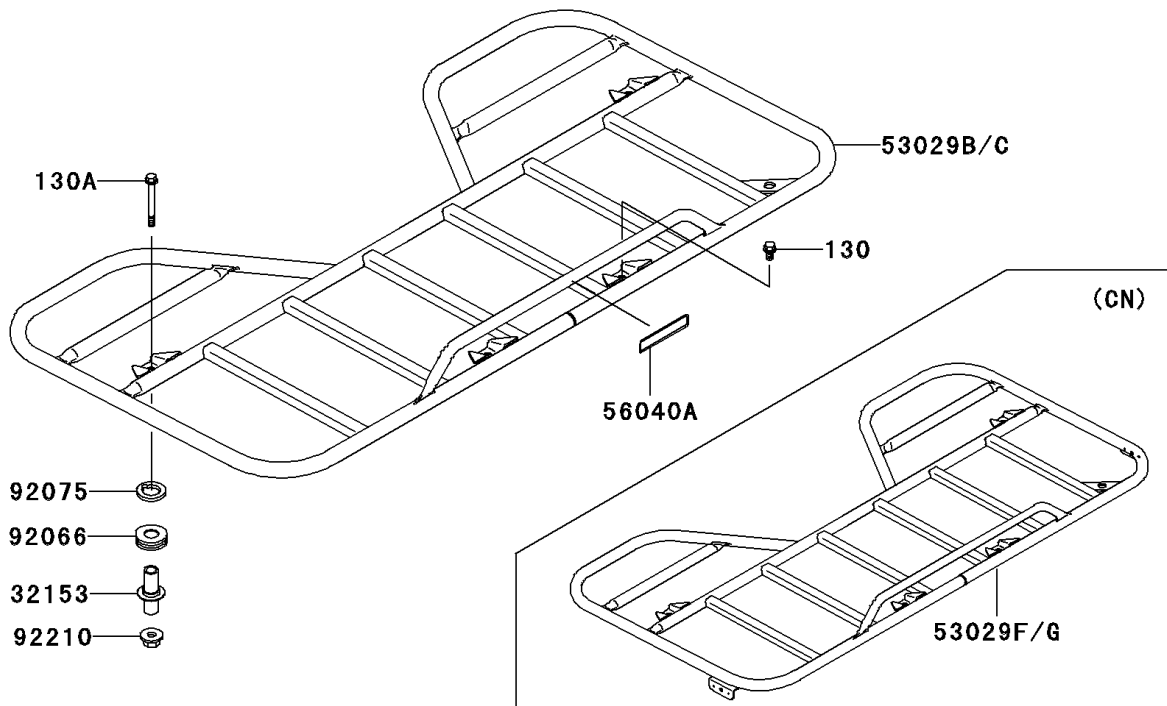

## 2003 Prairie® 360 4x4 Advantage Classic PARTS DIAGRAM

Carrier(s)

F2520

## 2003 Prairie® 360 4x4 Advantage Classic PARTS LIST

Carrier(s)

ITEM NAME	PART NUMBER	QUANTITY
BOLT-FLANGED (Ref # 130)	130S0814	1
BOLT-FLANGED (Ref # 130A)	130S0865	1
CIRCLIP-TYPE-C,17MM (Ref # 480)	480J1700	1
PIPE,FRONT CARRIER (Ref # 32152)	32152-1067	1
PIPE (Ref # 32153)	32153-7527	1
LABEL-WARNING,MAXIMUM LOAD (Ref # 56040)	56040-1321	1
LABEL-WARNING,MAXIMUM LOAD (Ref # 56040A)	56040-1322	1
PLUG (Ref # 92066)	92066-1438	1
DAMPER (Ref # 92075)	92075-1842	1
BOLT,FLANGED,8X80 (Ref # 92150)	92150-1808	1
COLLAR,L=42.5 (Ref # 92152)	92152-7504	1
WASHER,18.5X32X2.3 (Ref # 92200)	92200-1043	1
NUT,FLANGED,LOCK,8MM (Ref # 92210)	92210-0005	1
CARRIER,FR,S.GOLD (Ref # 53029)	53029-7501-UF	1
CARRIER,RR,S.GOLD (Ref # 53029B)	53029-7502-UF	1
CARRIER,FR,S.GOLD (Ref # 53029D)	53029-7503-UF	1
CARRIER,RR,S.GOLD (Ref # 53029F)	53029-7504-UF	1