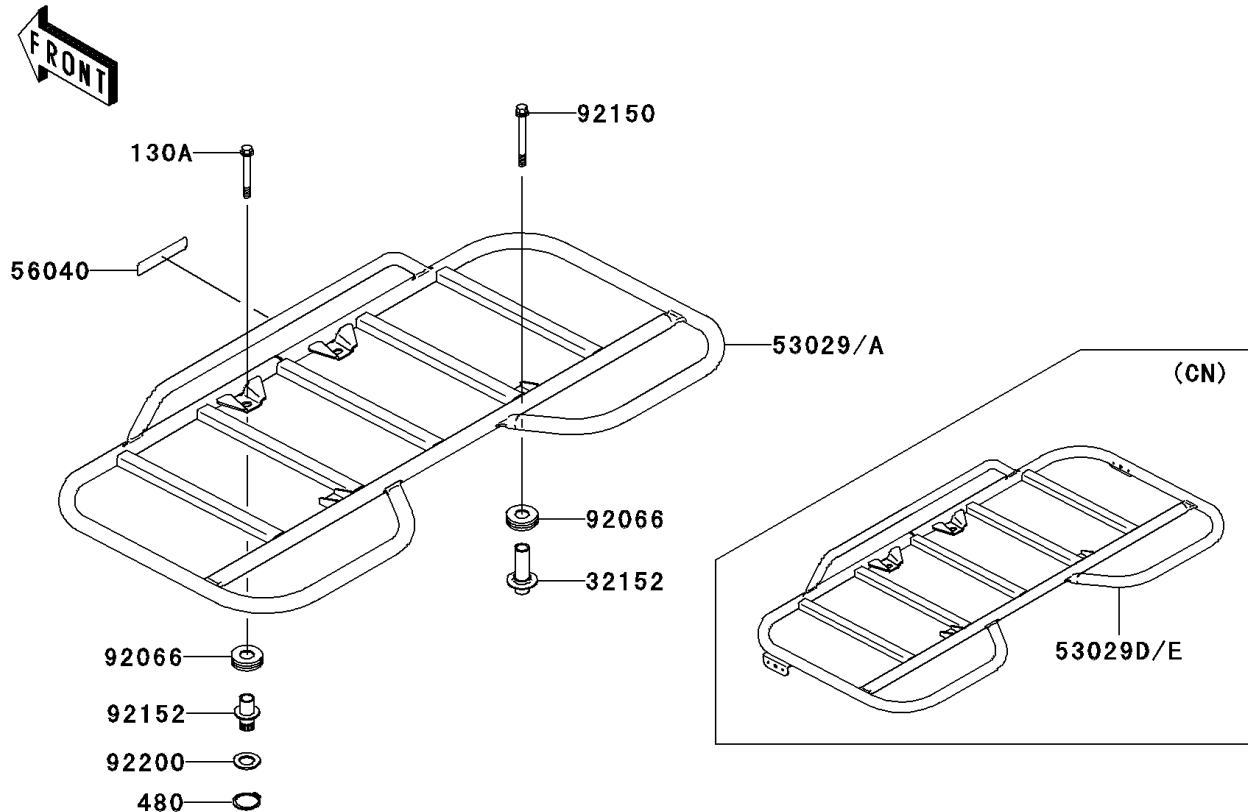

## 2003 Prairie® 360 4x4 Advantage Classic PARTS DIAGRAM

Carrier(s)

F2520

## 2003 Prairie® 360 4x4 Advantage Classic PARTS LIST

Carrier(s)

ITEM NAME	PART NUMBER	QUANTITY
BOLT-FLANGED (Ref # 130)	130S0814	1
BOLT-FLANGED (Ref # 130A)	130S0865	1
CIRCLIP-TYPE-C,17MM (Ref # 480)	480J1700	1
PIPE,FRONT CARRIER (Ref # 32152)	32152-1067	1
PIPE (Ref # 32153)	32153-7527	1
LABEL-WARNING,MAXIMUM LOAD (Ref # 56040)	56040-1321	1
LABEL-WARNING,MAXIMUM LOAD (Ref # 56040A)	56040-1322	1
PLUG (Ref # 92066)	92066-1438	1
DAMPER (Ref # 92075)	92075-1842	1
BOLT,FLANGED,8X80 (Ref # 92150)	92150-1808	1
COLLAR,L=42.5 (Ref # 92152)	92152-7504	1
WASHER,18.5X32X2.3 (Ref # 92200)	92200-1043	1
NUT,FLANGED,LOCK,8MM (Ref # 92210)	92210-0005	1
CARRIER,FR,S.GOLD (Ref # 53029)	53029-7501-UF	1
CARRIER,RR,S.GOLD (Ref # 53029B)	53029-7502-UF	1
CARRIER,FR,S.GOLD (Ref # 53029D)	53029-7503-UF	1
CARRIER,RR,S.GOLD (Ref # 53029F)	53029-7504-UF	1