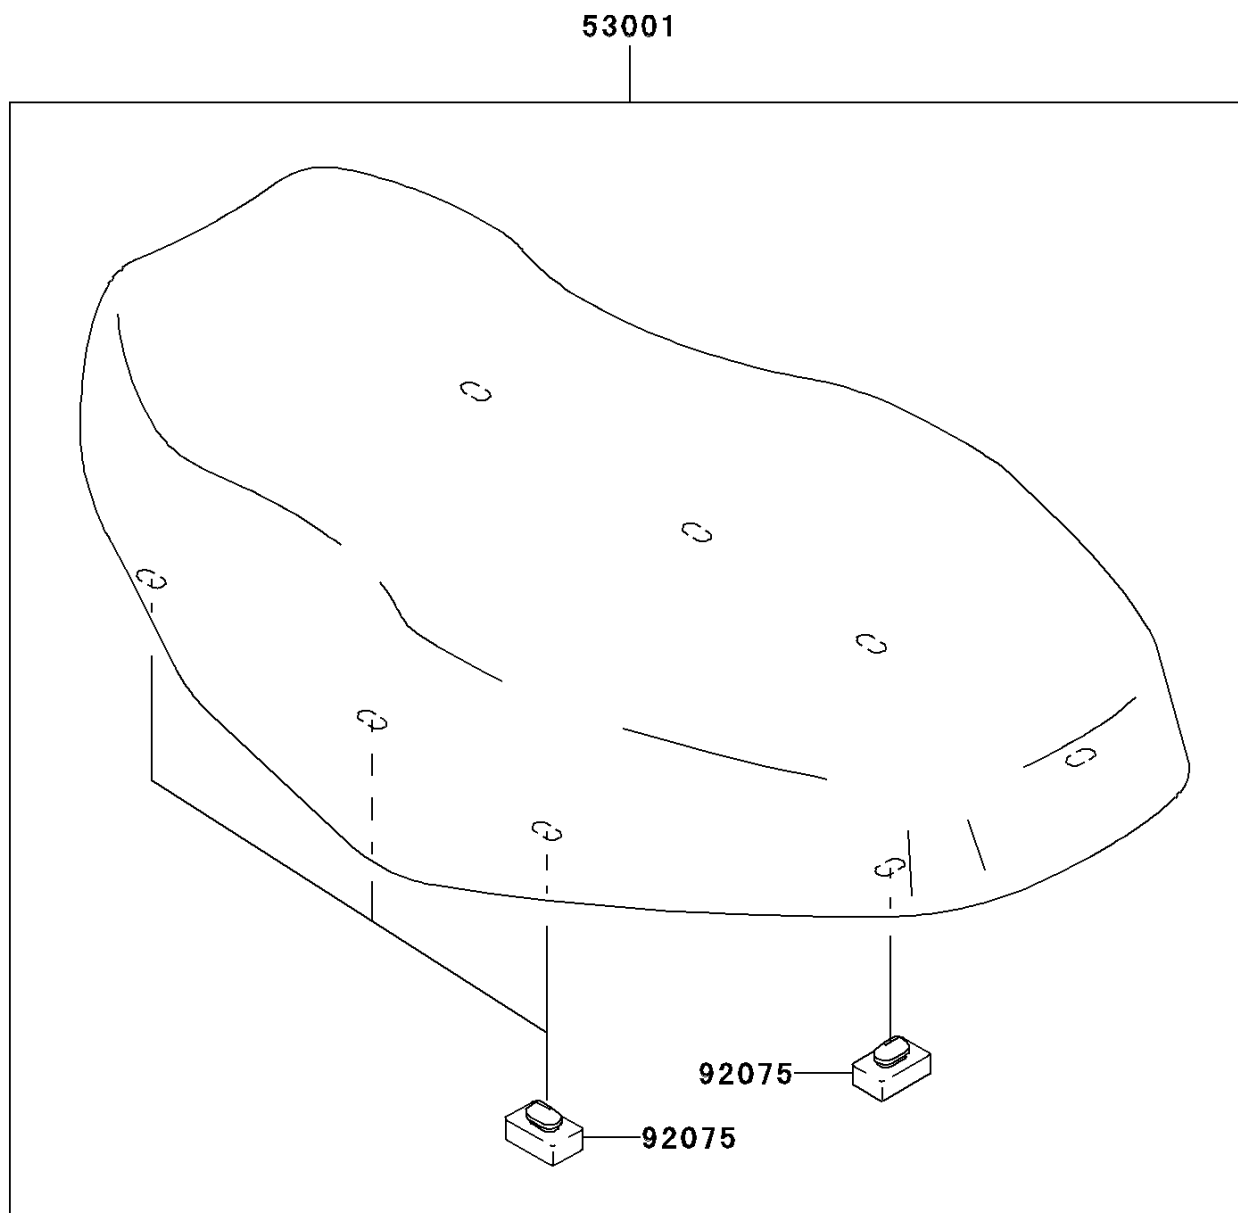

2003 Prairie® 360 4x4 Advantage Classic PARTS DIAGRAM

Seat

F2510

2003 Prairie® 360 4x4 Advantage Classic PARTS LIST

Seat

ITEM NAME	PART NUMBER	QUANTITY
SEAT-ASSY,S.M.BROWN (Ref # 53001)	53001-7502-MB	1
DAMPER (Ref # 92075)	92075-099	1