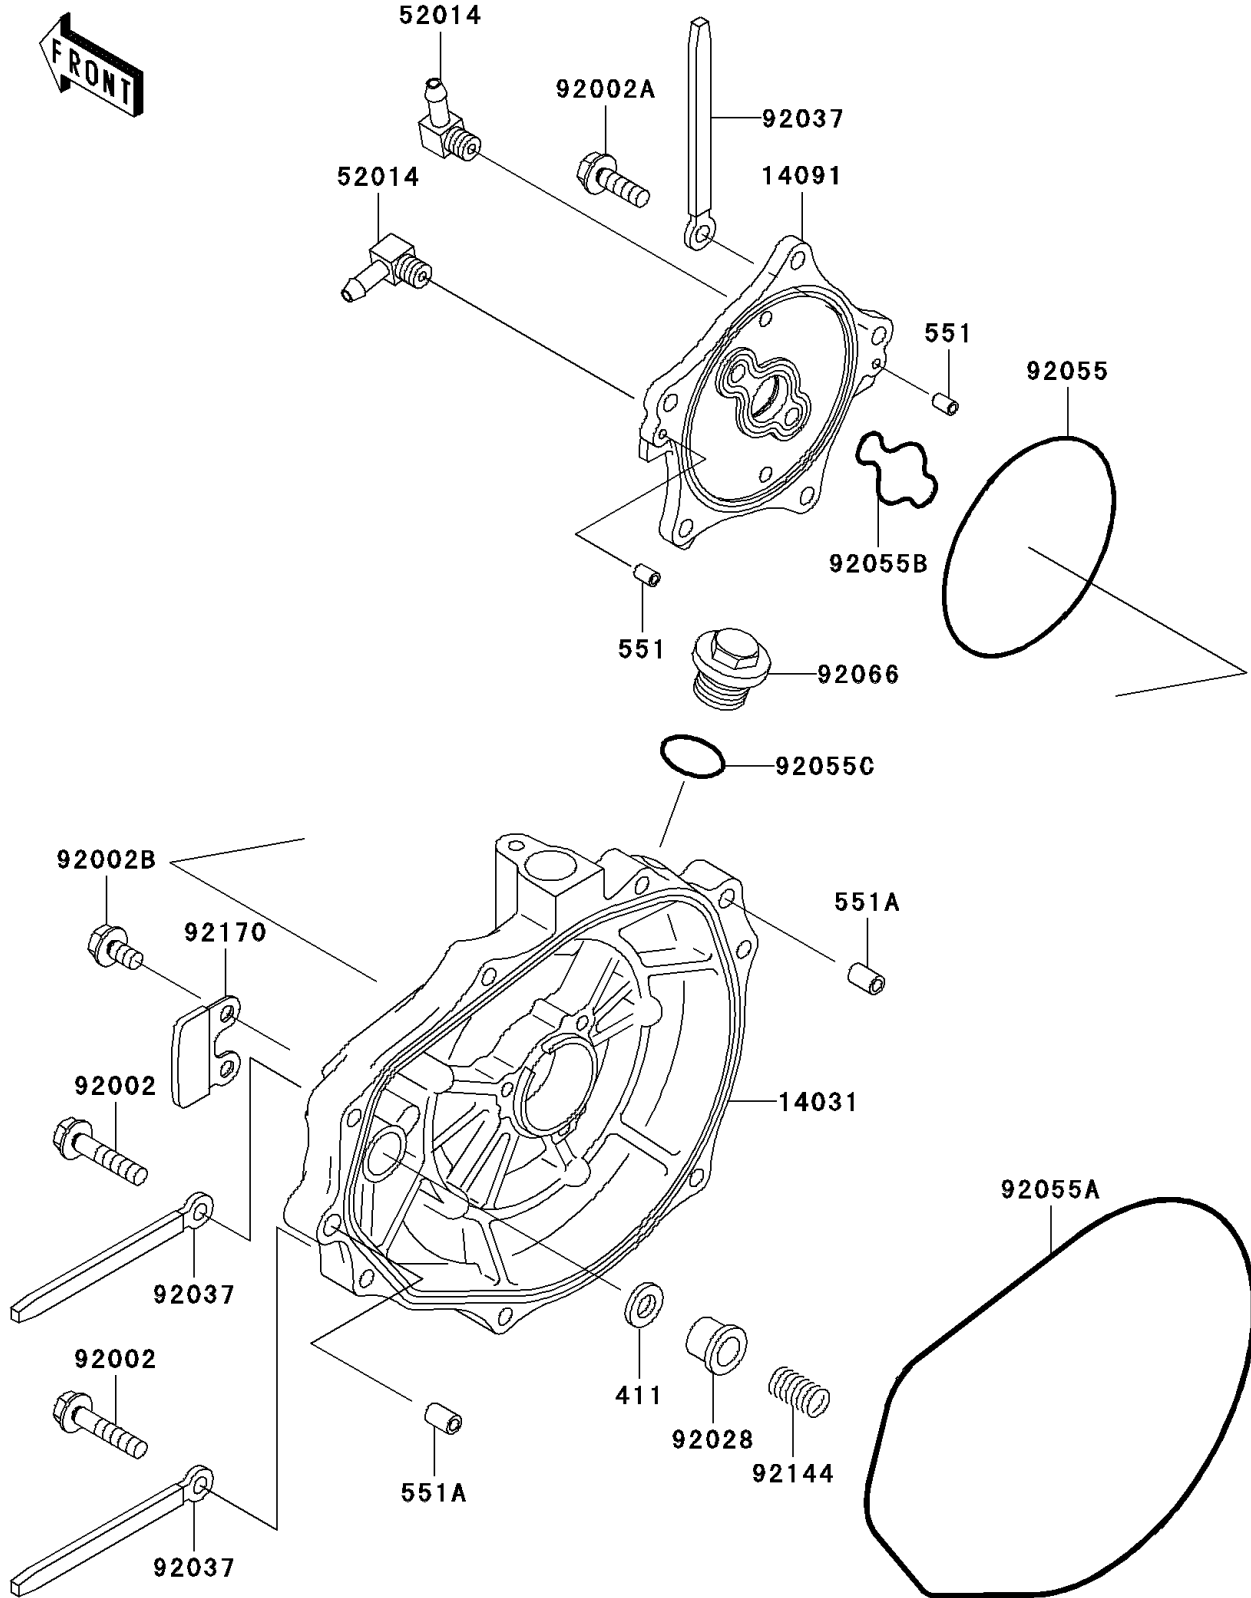

2003 JET SKI® 1100 STX® D.I. PARTS DIAGRAM

Engine Cover(s)

E1431

2003 JET SKI® 1100 STX® D.I. PARTS LIST

Engine Cover(s)

ITEM NAME	PART NUMBER	QUANTITY
WASHER-PLAIN,5MM (Ref # 411)	411S0500	1
PIN-DOWEL (Ref # 551)	551R0408	1
PIN-DOWEL (Ref # 551A)	551R0812	1
COVER-GENERATOR (Ref # 14031)	14031-3727	1
COVER (Ref # 14091)	14091-3711	1
ELBOW (Ref # 52014)	52014-3721	1
BOLT,6X30 (Ref # 92002)	92002-3726	1
BOLT,6X20 (Ref # 92002A)	92002-3755	1
BOLT,6X12 (Ref # 92002B)	92002-3763	1
BUSHING (Ref # 92028)	92028-3718	1
CLAMP,L=100 (Ref # 92037)	92037-3736	1
RING-O,BREATHER BODY (Ref # 92055)	92055-1284	1
RING-O,GENERATOR COVER (Ref # 92055A)	92055-3712	1
RING-O (Ref # 92055B)	92055-3739	1
RING-O (Ref # 92055C)	92055-515	1
PLUG (Ref # 92066)	92066-3739	1
SPRING (Ref # 92144)	92144-3728	1
CLAMP (Ref # 92170)	92170-3746	1