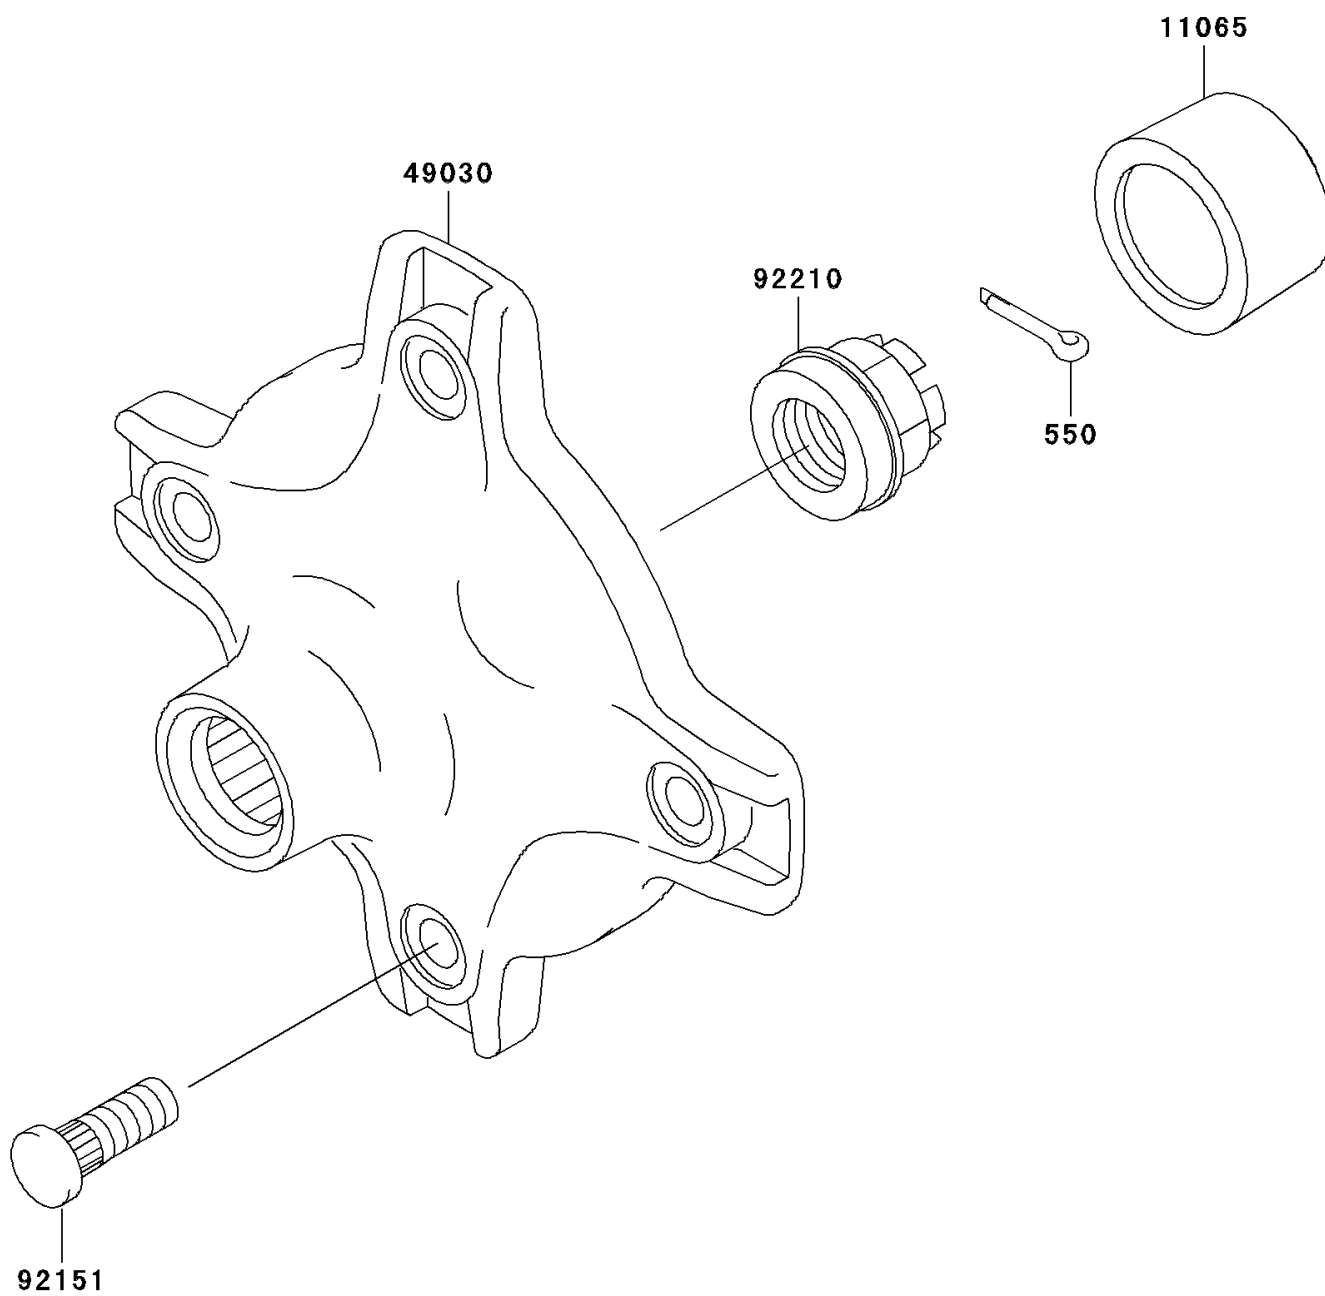

2003 Prairie® 360 4x4 Advantage Classic PARTS DIAGRAM

Rear Hub

F2240

2003 Prairie® 360 4x4 Advantage Classic PARTS LIST

Rear Hub

| ITEM NAME | PART NUMBER | QUANTITY |
|-------------------------------|-------------|----------|
| PIN-COTTER,4.0X25 (Ref # 550) | 550D4025 | 1 |
| CAP,WHEEL (Ref # 11065) | 11065-1153 | 1 |
| HUB,RR (Ref # 49030) | 49030-7507 | 1 |
| BOLT,10X29.5 (Ref # 92151) | 92151-1392 | 1 |
| NUT,CASTLE,20MM (Ref # 92210) | 92210-1381 | 1 |