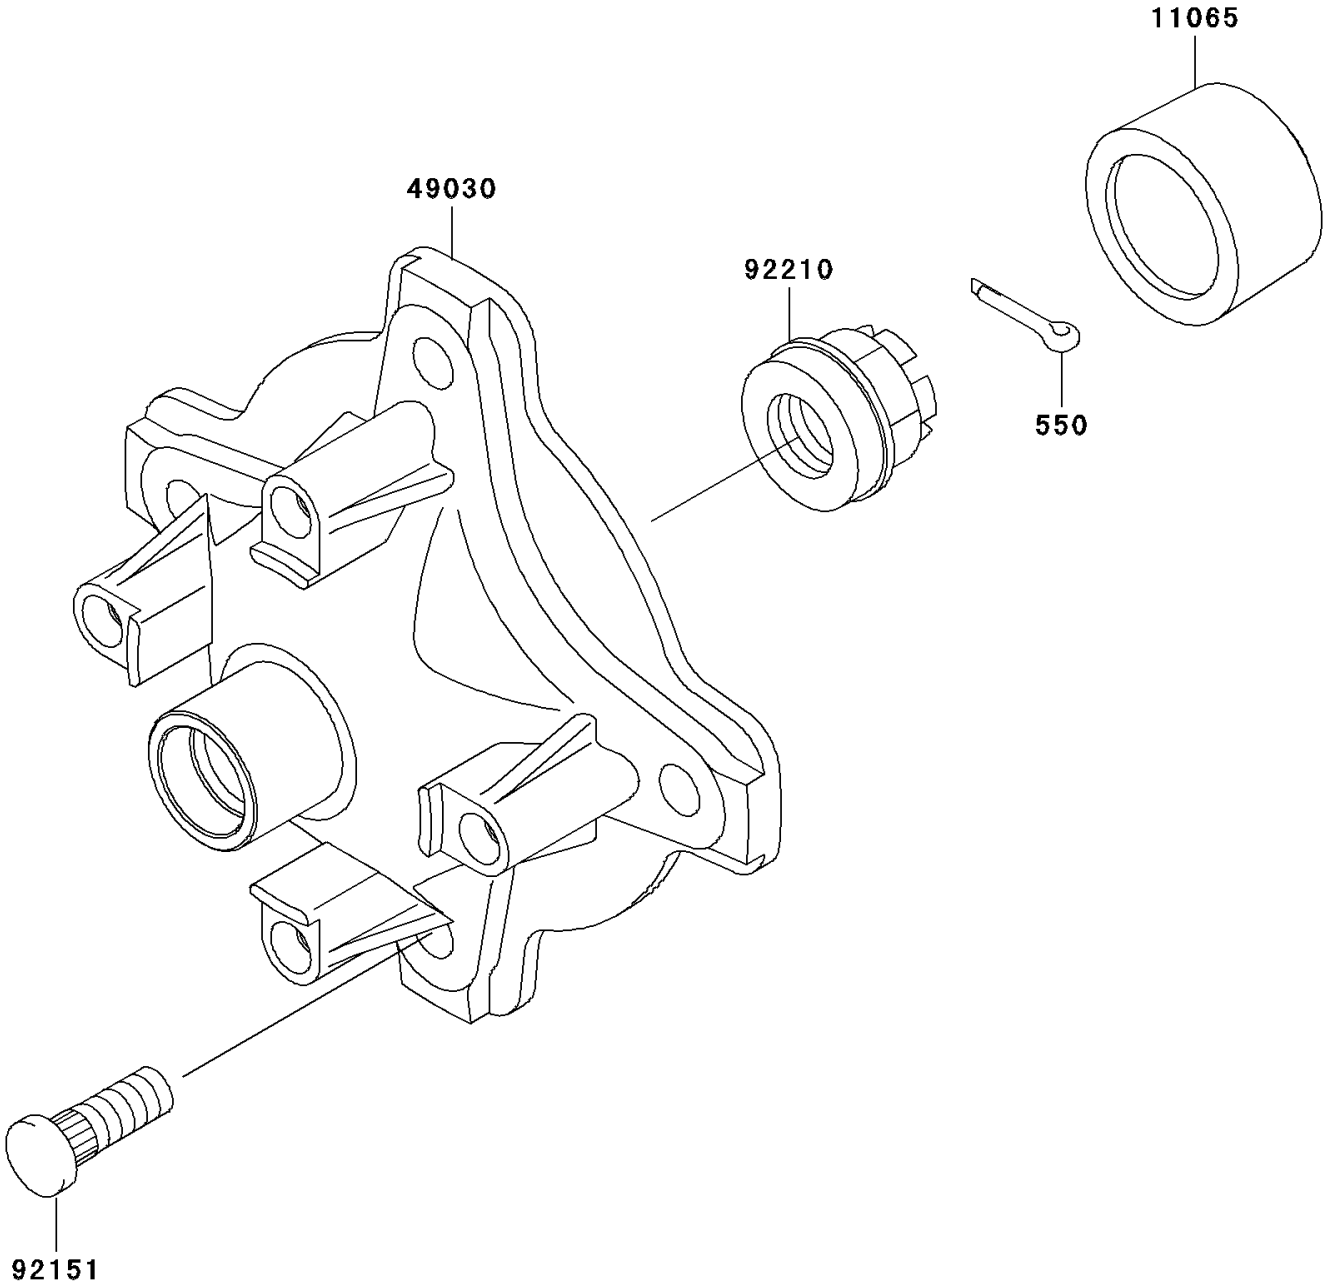

2003 Prairie® 360 4x4 Advantage Classic PARTS DIAGRAM

Front Hub

F2230

2003 Prairie® 360 4x4 Advantage Classic PARTS LIST

Front Hub

ITEM NAME	PART NUMBER	QUANTITY
PIN-COTTER,4.0X25 (Ref # 550)	550D4025	1
CAP,WHEEL (Ref # 11065)	11065-1153	1
HUB,FR (Ref # 49030)	49030-7508	1
BOLT,10X29.5 (Ref # 92151)	92151-1392	1
NUT,CASTLE,18MM (Ref # 92210)	92210-1349	1