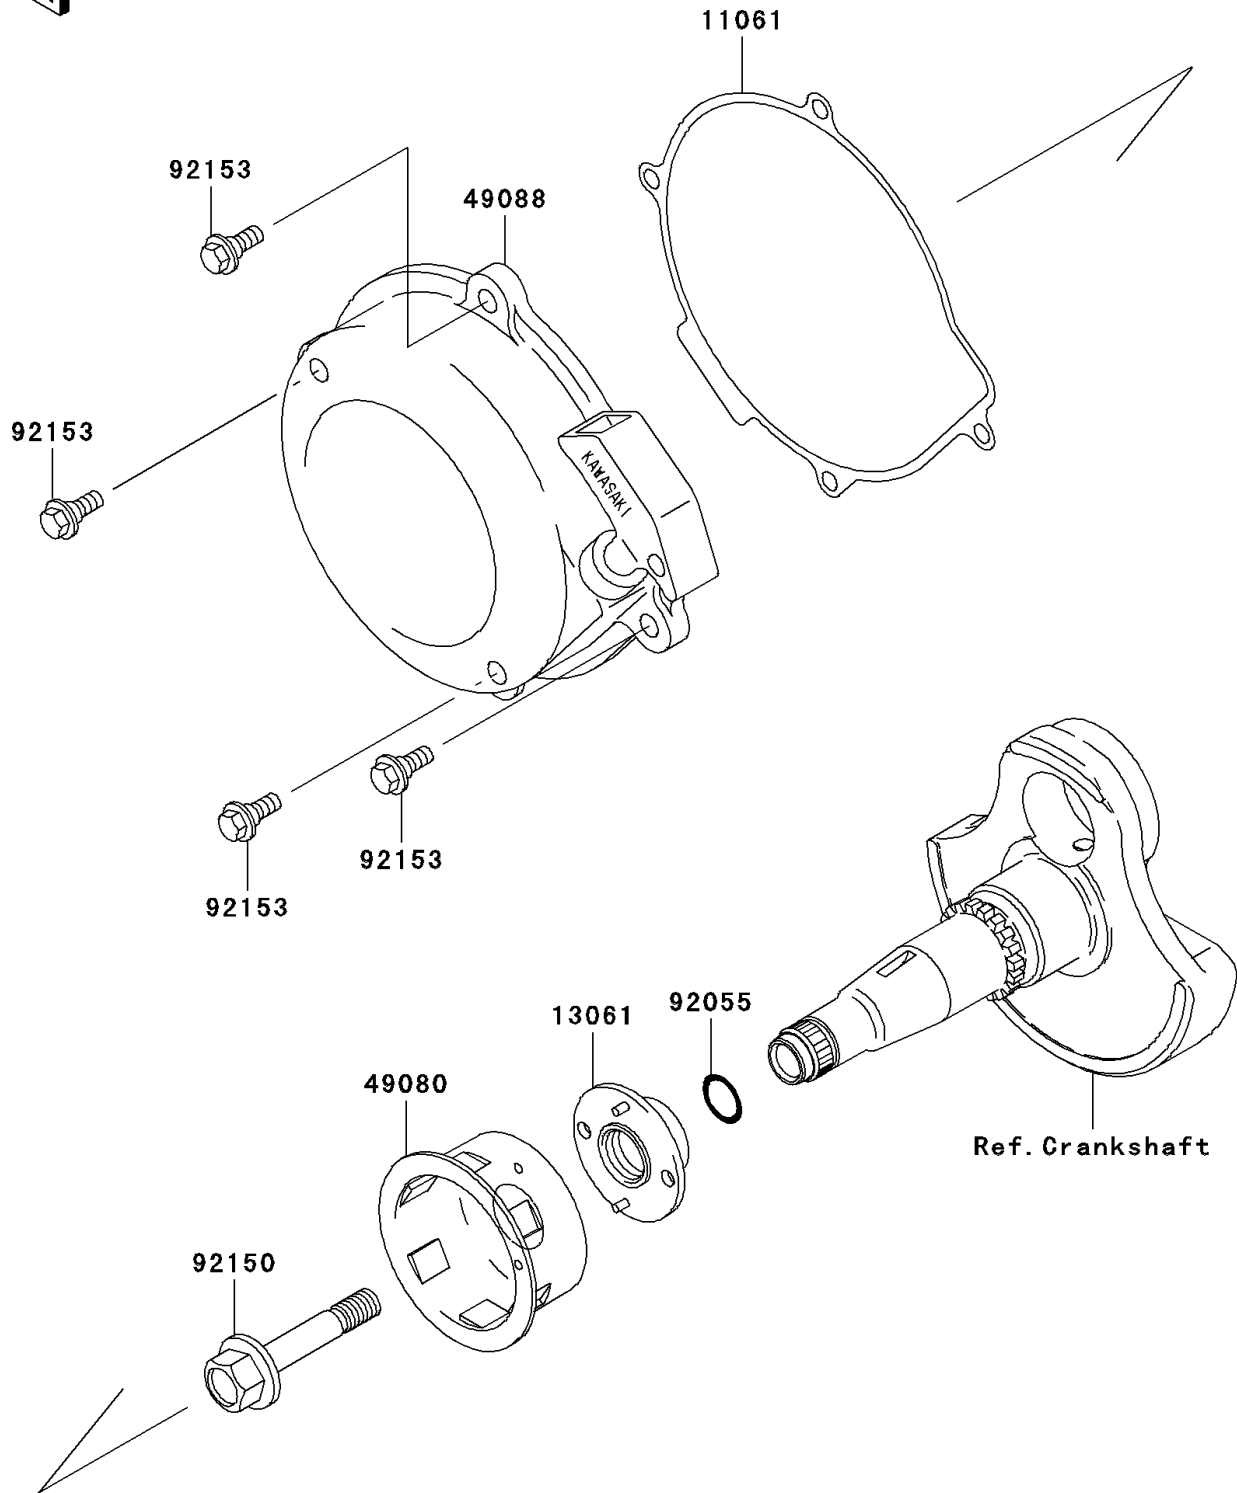

2003 Prairie® 360 4x4 Advantage Classic PARTS DIAGRAM

Recoil Starter

E3040

2003 Prairie® 360 4x4 Advantage Classic PARTS LIST

Recoil Starter

ITEM NAME	PART NUMBER	QUANTITY
GASKET,RECOIL STARTER (Ref # 11061)	11061-1153	1
BOSS,STARTING PULLEY (Ref # 13061)	13061-1867	1
PULLEY-STARTING (Ref # 49080)	49080-1060	1
STARTER-RECOIL (Ref # 49088)	49088-1058	1
RING-O,16.8X2.4 (Ref # 92055)	92055-1258	1
BOLT,PULLEY (Ref # 92150)	92150-1987	1
BOLT,RECOIL STARTER (Ref # 92153)	92153-7007	1